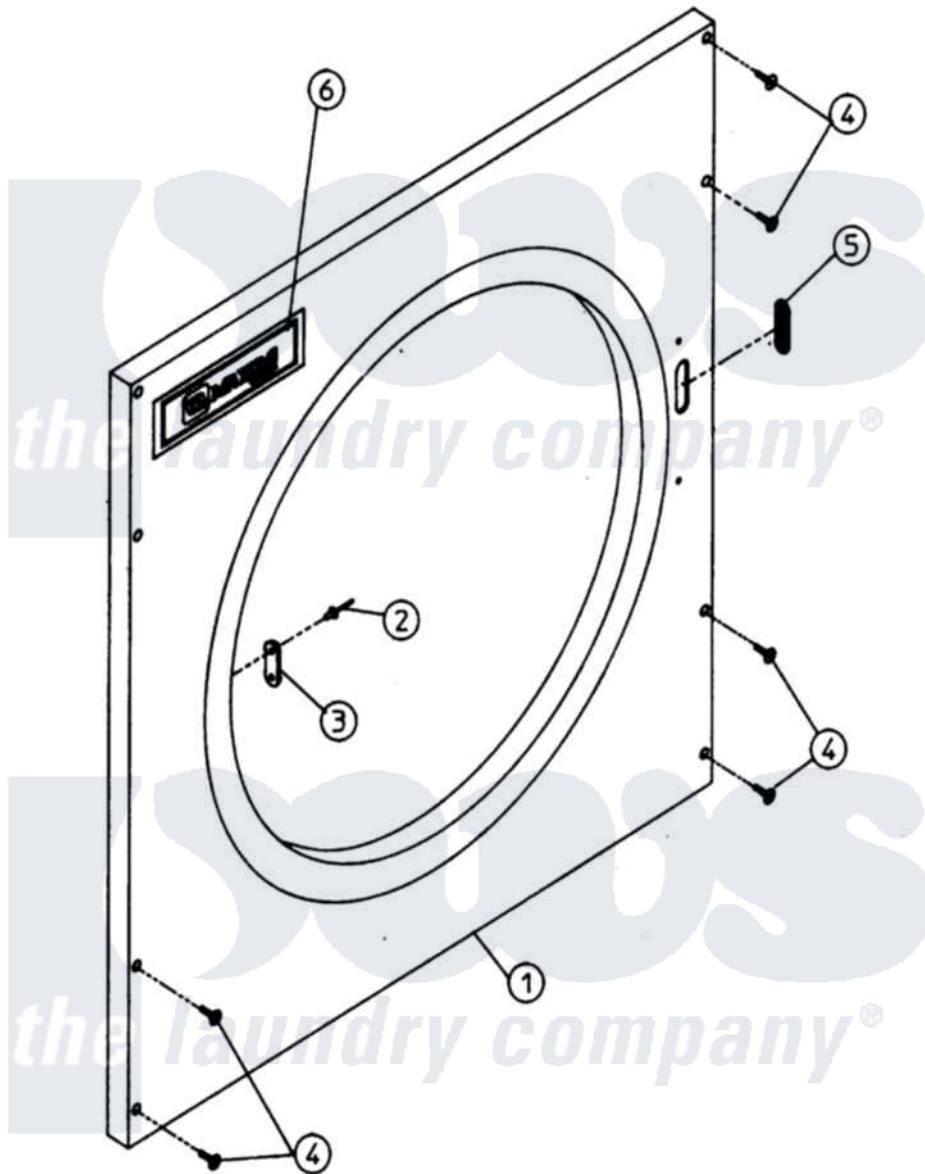

Maytag MDG32PC2 03 - CABINET - UPPER FRONT PANEL

Maytag [Residential Maytag MDG32PC2 Dryer Parts](#) Parts Diagram 03 - CABINET - UPPER FRONT PANEL
 Click on the part number to view part

Item	Original Part Number	Replaced By	Status	Part Description
000	W10124350		Not Available	ORDER PARTS FROM AMERICAN DRYER CORP AT 508-678-9000
001	A800684	800684		320 330 43
002	A154215	154215		5 32 X 1 4
003	A170330		Not Available	LATCH, DOOR (FRICTION)
004	A150415		Not Available	SCREW, CRIMPTITE (PH. RD.HD.) (No.10-16 X 1/2" PH. RD. HD.)
005	A121405	121405		Rubber Gro
006	A112343	112343		Maytag Log
"	A870011	W10147884		Logo Doubl