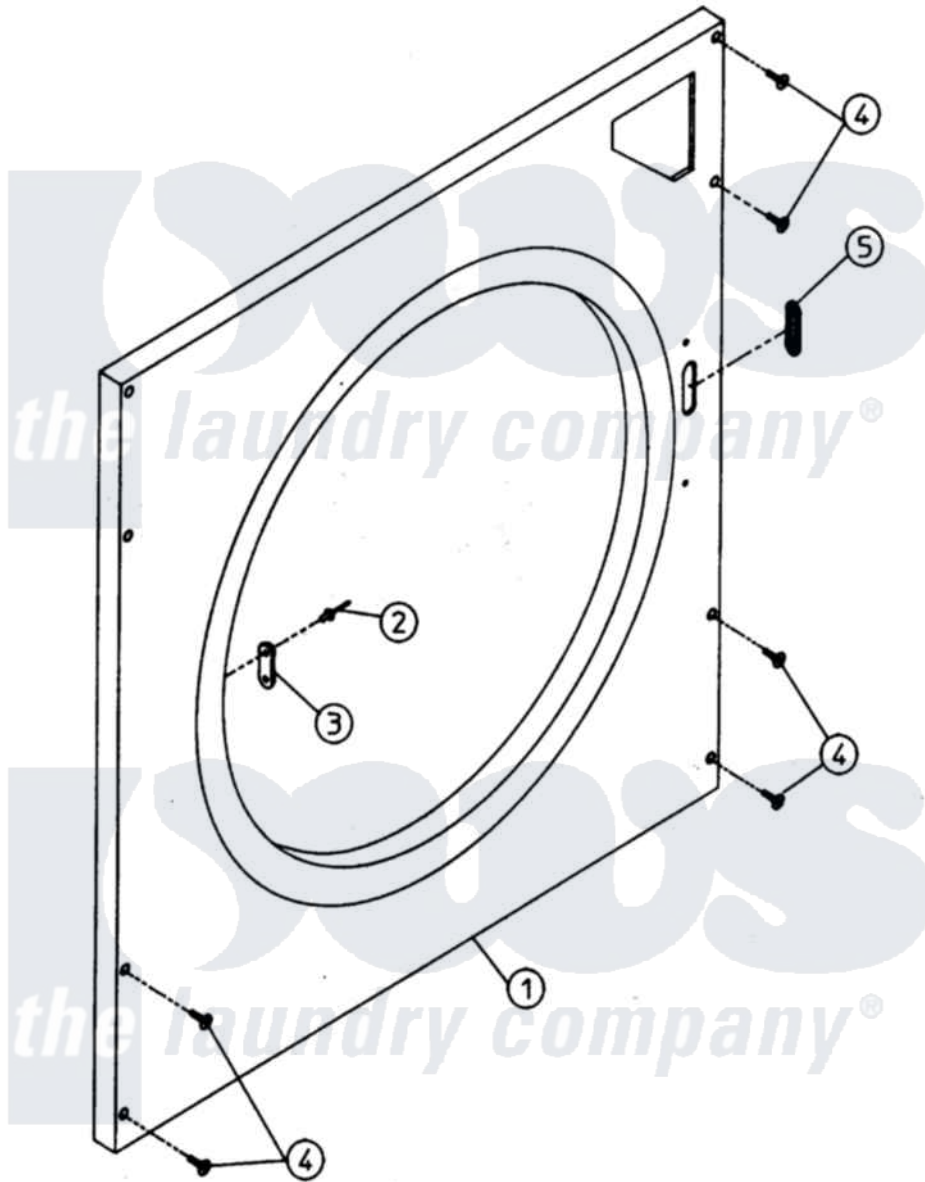

# Maytag MDG32PC2 04 - CABINET - LOWER FRONT PANEL

Maytag [Residential Maytag MDG32PC2 Dryer Parts](#) Parts Diagram 04 - CABINET - LOWER FRONT PANEL  
 Click on the part number to view part

Item	Original Part Number	Replaced By	Status	Part Description
000	W10124350		Not Available	ORDER PARTS FROM AMERICAN DRYER CORP AT 508-678-9000
001	A800689	<a href="#">800689</a>		320 330 43
002	A154215	<a href="#">154215</a>		5 32 X 1 4
003	A170330		Not Available	LATCH, DOOR (FRICTION)
004	A150415		Not Available	SCREW, CRIMPTITE (PH. RD.HD.) (No.10-16 X 1/2" PH. RD. HD.)
005	A121405	<a href="#">121405</a>		Rubber Gro