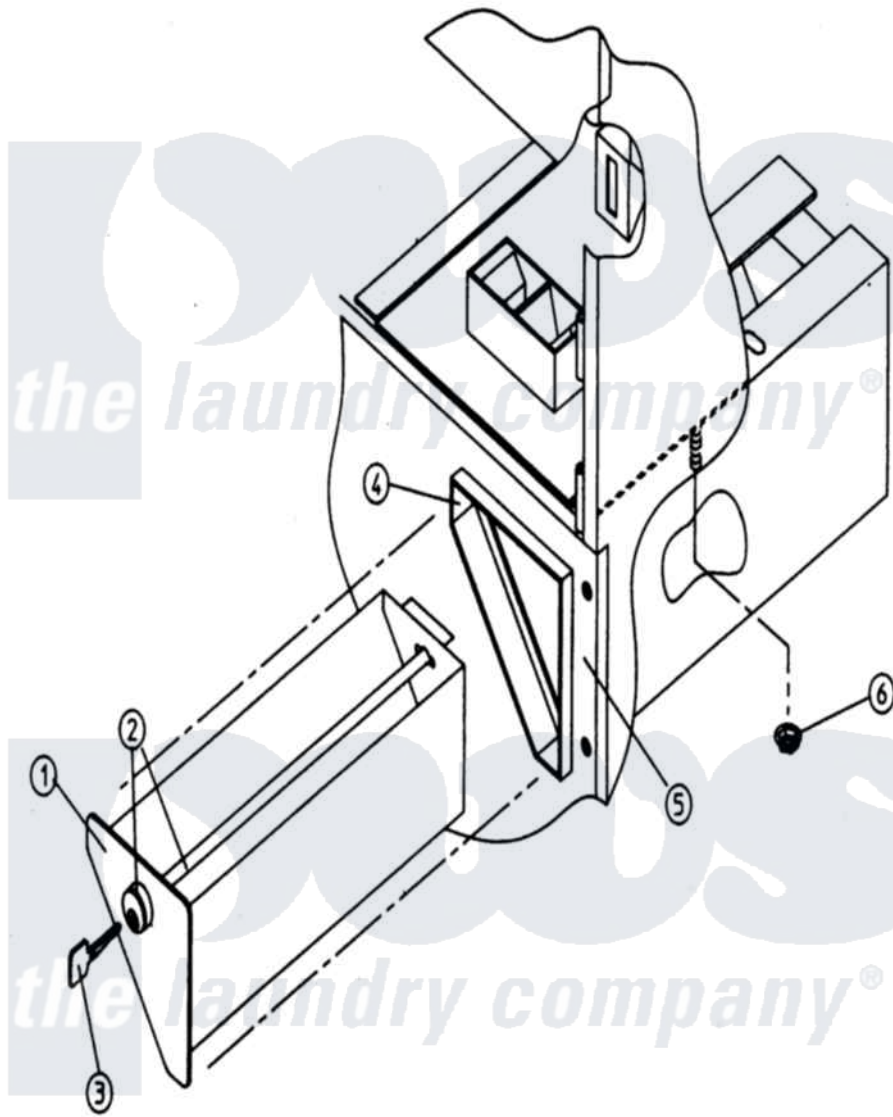

Maytag MDG32PC2 05 - COIN VAULT ASSEMBLY

Maytag [Residential Maytag MDG32PC2 Dryer Parts](#) Parts Diagram 05 - COIN VAULT ASSEMBLY
 Click on the part number to view part

Item	Original Part Number	Replaced By	Status	Part Description
000	W10124350		Not Available	ORDER PARTS FROM AMERICAN DRYER CORP AT 508-678-9000
001	A880118	W10147951		330 430 CO
002	A-----		Not Available	SAIL SWITCH (SEE S.S. ASSY.)
003	A-----		Not Available	SAIL SWITCH (SEE S.S. ASSY.)
004	A880117	887144		320 330 43
005	A800689	800689		320 330 43
006	A152014	152014		1 4-20 Ser
007	A404500	WB22X55		Switch
"	A404502	404502		White 0.6