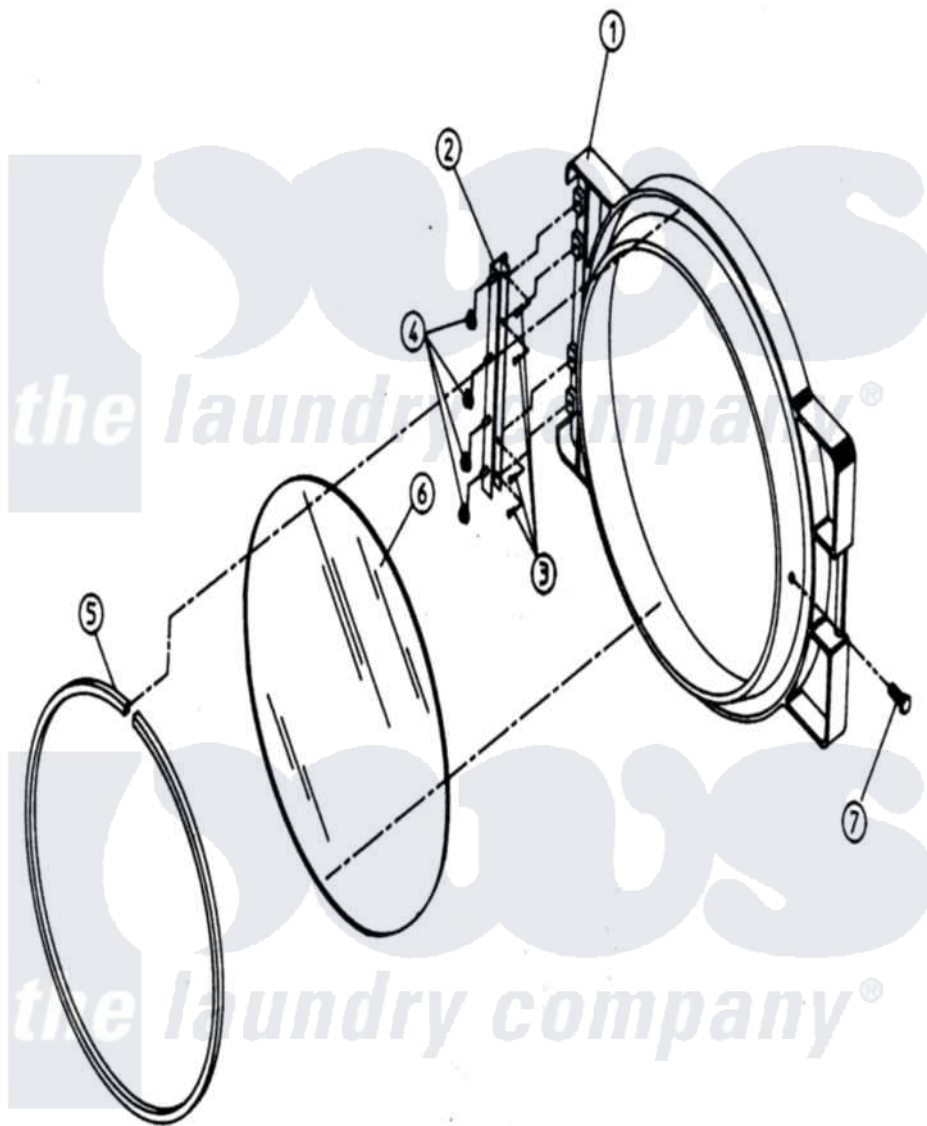

Maytag MDG32PC2 07 - DOOR ASSEMBLY

Maytag [Residential Maytag MDG32PC2 Dryer Parts](#) Parts Diagram 07 - DOOR ASSEMBLY
 Click on the part number to view part

Item	Original Part Number	Replaced By	Status	Part Description
000	W10124350		Not Available	ORDER PARTS FROM AMERICAN DRYER CORP AT 508-678-9000
001	A800287		Not Available	DOOR ASSY (ALM) (INCL 1,5,6, & 7)
"	A800288		Not Available	DOOR ASSEMBLY (WHT) (INCL. ILLUS. No.1 & 5 THRU 9)
002	A800448	800448		12 1 2 Ma
003	A15041		Not Available	TAPTITE SCREW (No.10-24 X 3/8")
004	A152014	152014		1 4-20 Ser
005	A102353		Not Available	GASKET, MAIN DOOR (69-1/2")
"	A170725		Not Available	ADHESIVE, MOUNTING (GLASS AND GASKET ADHESIVE)
006	A102210	102210		20 7 16 D
"	A170730	170730		10.3 Oz Cl
007	A150431	150431		10x7 16 D