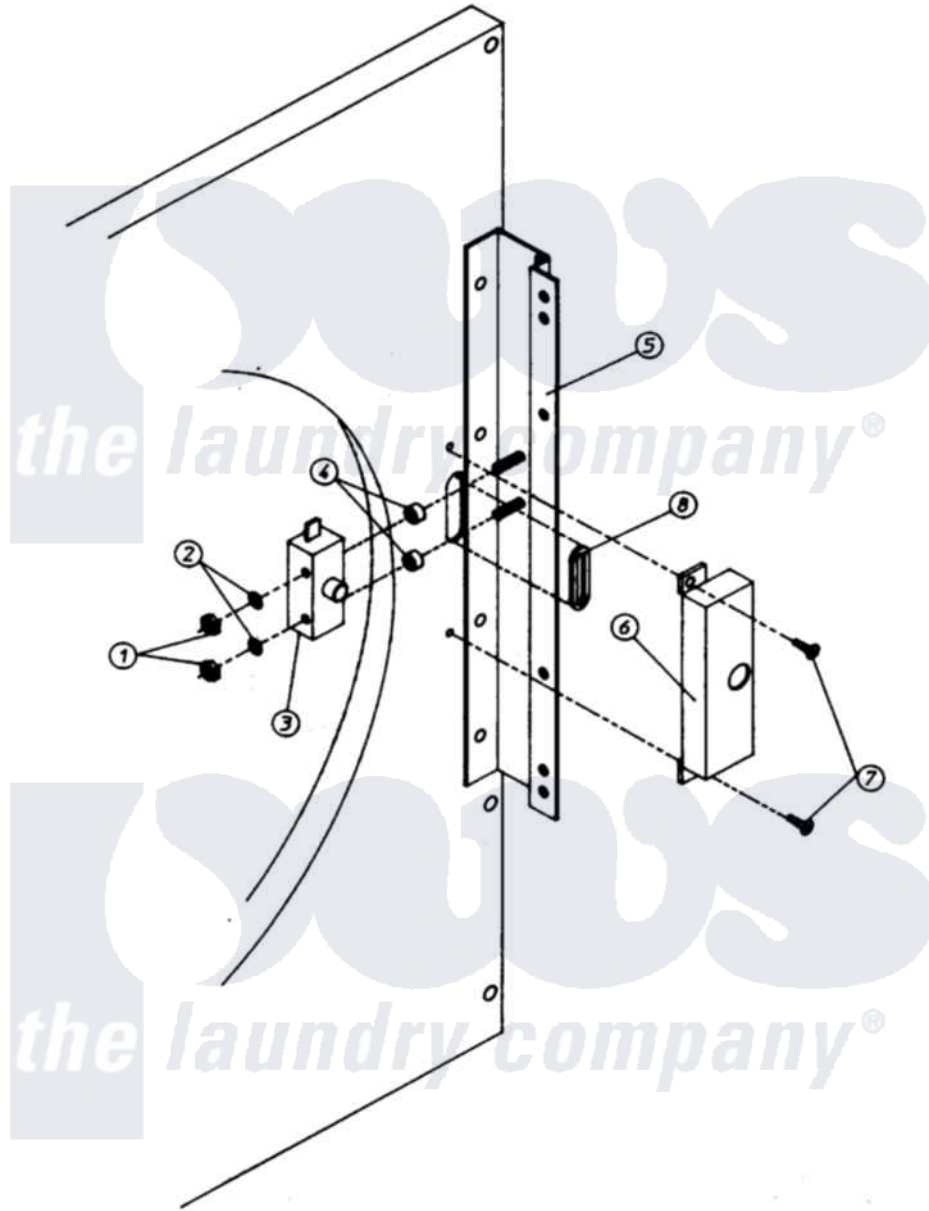

# Maytag MDG32PC2 08 - DOOR SWITCH ASSEMBLY

Maytag [Residential Maytag MDG32PC2 Dryer Parts](#) Parts Diagram 08 - DOOR SWITCH ASSEMBLY  
 Click on the part number to view part

Item	Original Part Number	Replaced By	Status	Part Description
000	W10124350		Not Available	ORDER PARTS FROM AMERICAN DRYER CORP AT 508-678-9000
001	A152013	<a href="#">152013</a>		6-32 Hex N
002	A153010	<a href="#">153010</a>		6 Internal
003	A137005	<a href="#">W10146741</a>		SDS Door S
004	A154281	<a href="#">154281</a>		3 8 Stand
005	A800448	<a href="#">800448</a>		12 1 2 Ma
006	A313218			MAIN DOOR
007	A150201	<a href="#">150201</a>		10-32 X 1
008	A121405	<a href="#">121405</a>		Rubber Gro