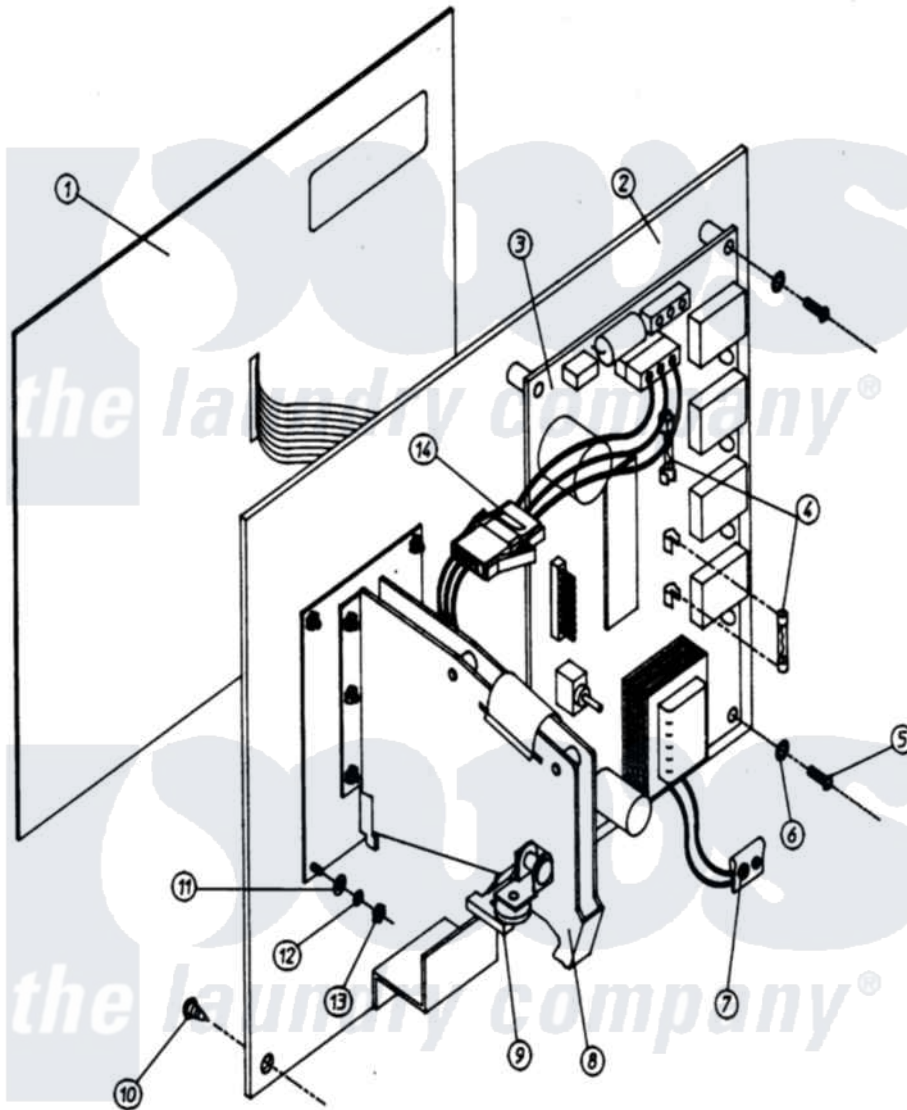

Maytag MDG32PC2 09 - CONTROL PANEL ASSEMBLY (DMC)

Maytag [Residential Maytag MDG32PC2 Dryer Parts](#) Parts Diagram 09 - CONTROL PANEL ASSEMBLY (DMC)
 Click on the part number to view part

Item	Original Part Number	Replaced By	Status	Part Description
000	W10124350		Not Available	ORDER PARTS FROM AMERICAN DRYER CORP AT 508-678-9000
001	A112540			LABEL, KEYBOARD (25C) SPECIFY COLOR WHEN ORDERING
002	A801231	801231		430 PH5 Ct
"	A801266	801266		430 PH5 CO
"	A824007		Not Available	PANEL, CONTROL ASSEMBLY (INCLUDES 1, 2, 3, 4, 5, 6, 7,
003	A137240		Not Available	CONTROLLER (DMC PHASE 5)
004	A136058	136058		25A 125V
005	A150005			6-32 X 1 4
006	A153010	153010		6 Internal
007	A824998	824998		Phase-5 BA
008	A125150	W10149163		430 .25 CO
009	A137056	W10146742		Optical SW

010	A130301	W10146732	L225 Tod3
011	A153046		Not Available WASHER, FLAT (No.4)
012	A153045	153045	4 Split L
013	A152016	152016	4-40 Hex N
014	A824867	824867	Ad 320 330