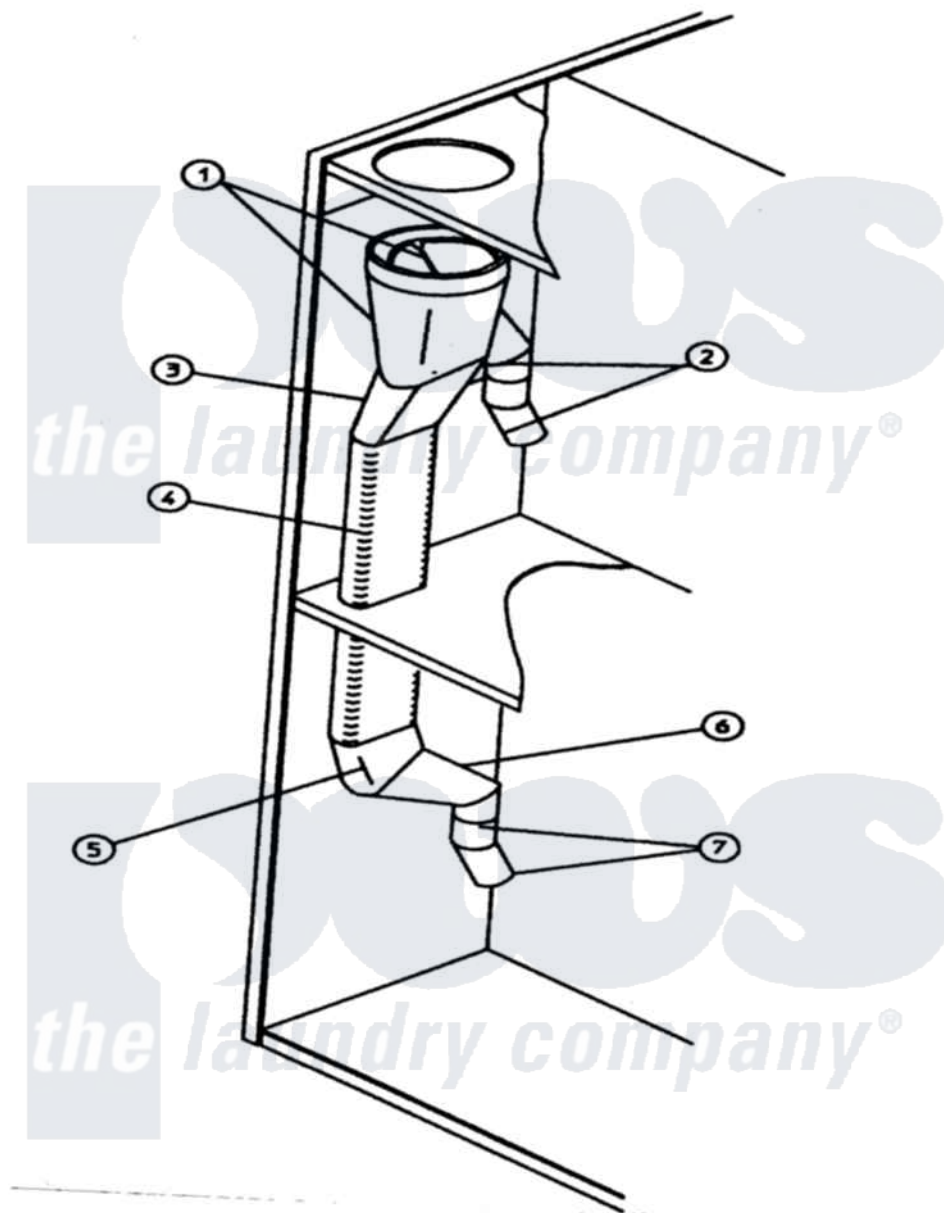

# Maytag MDG32PC2 19 - EXHAUST DUCTING ASSEMBLY

Maytag Residential Maytag MDG32PC2 Dryer Parts Parts Diagram 19 - EXHAUST DUCTING ASSEMBLY  
 Click on the part number to view part

Item	Original Part Number	Replaced By	Status	Part Description
000	W10124350		Not Available	ORDER PARTS FROM AMERICAN DRYER CORP AT 508-678-9000
001	A880505	<a href="#">W10148014</a>		215 430 Da
002	A143536	<a href="#">143536</a>		6 Diameter 45
003	A145327		Not Available	BOOT, STRAIGHT (6" RD X 7" OV)
004	A143539	<a href="#">143539</a>		7 Oval 15
005	A143537	<a href="#">143537</a>		7 Oval 45
006	A143538	<a href="#">143538</a>		6 Diameter X 7
007	A117505	<a href="#">117505</a>		Aluminum H
"	A143536	<a href="#">143536</a>		6 Diameter 45