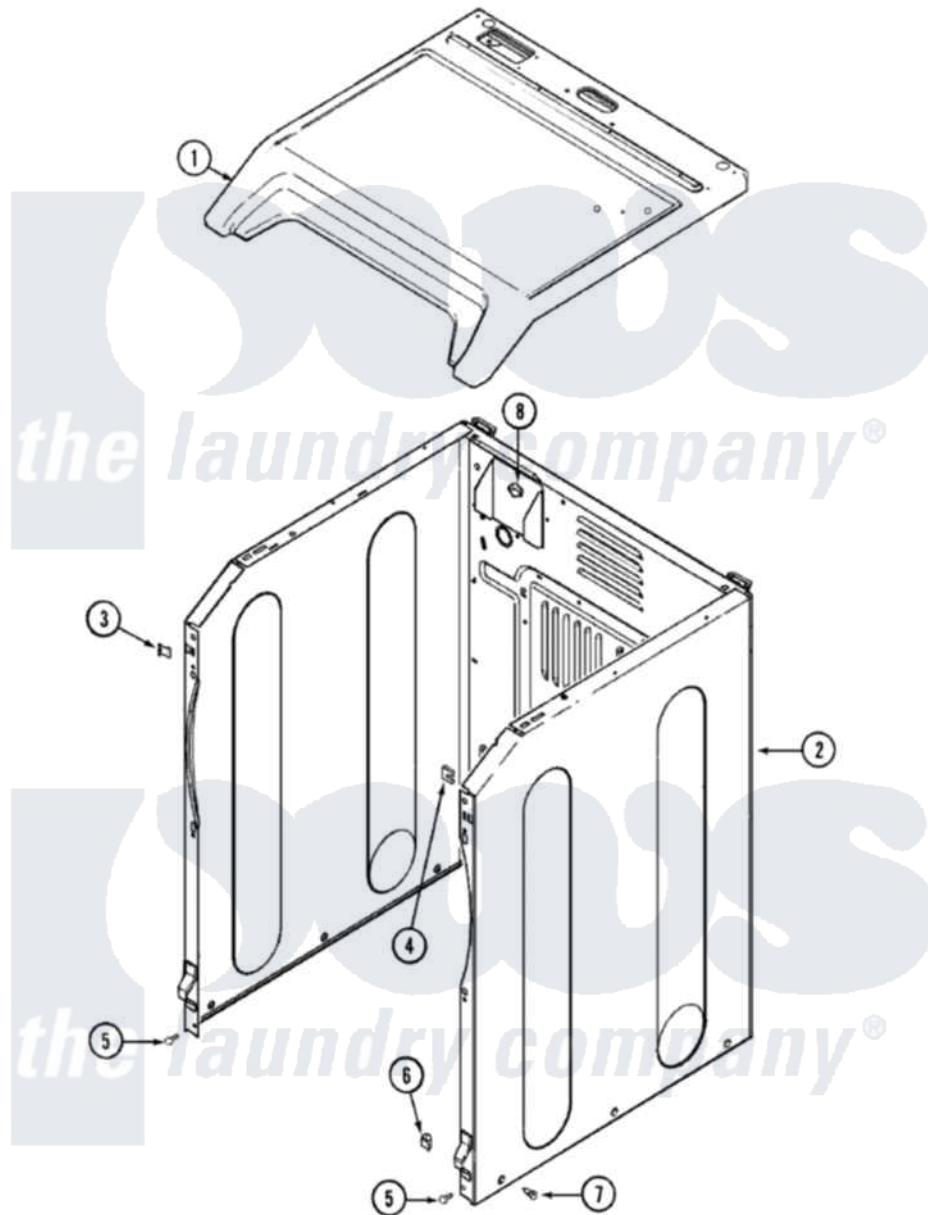

# Maytag MDG4000BWQ 01 - CABINET-FRONT

Maytag [Residential Maytag MDG4000BWQ Dryer Parts](#) Parts Diagram 01 - CABINET-FRONT  
 Click on the part number to view part

Item	Original Part Number	Replaced By	Status	Part Description
1	<a href="#">33002628</a>			Cover, Top
"	<a href="#">33002367</a>			Cover, Top
"	33001872	<a href="#">33002891</a>		Pin, Locator
2	<a href="#">22003640</a>			Cabinet Assembly
"	22003583		Not Available	CABINET, ASSY. (BSQ-AS PK)
"	22002659	<a href="#">22003640</a>		Cabinet Assembly
3	<a href="#">22002049</a>			Clip Note: Clip, Front Panel
4	213280	<a href="#">204439</a>		Screw And Fstner Assembly
5	<a href="#">22001995</a>			Screw Note: Screw, Tumbler Front And Shroud
6	<a href="#">22003298</a>			Retainer, Wire
7	22003409	<a href="#">213007</a>		Xfor Cabinet See Cabinet, Back
"	<a href="#">213007</a>			Xfor Cabinet See Cabinet, Back
8	<a href="#">22003298</a>			Retainer, Wire