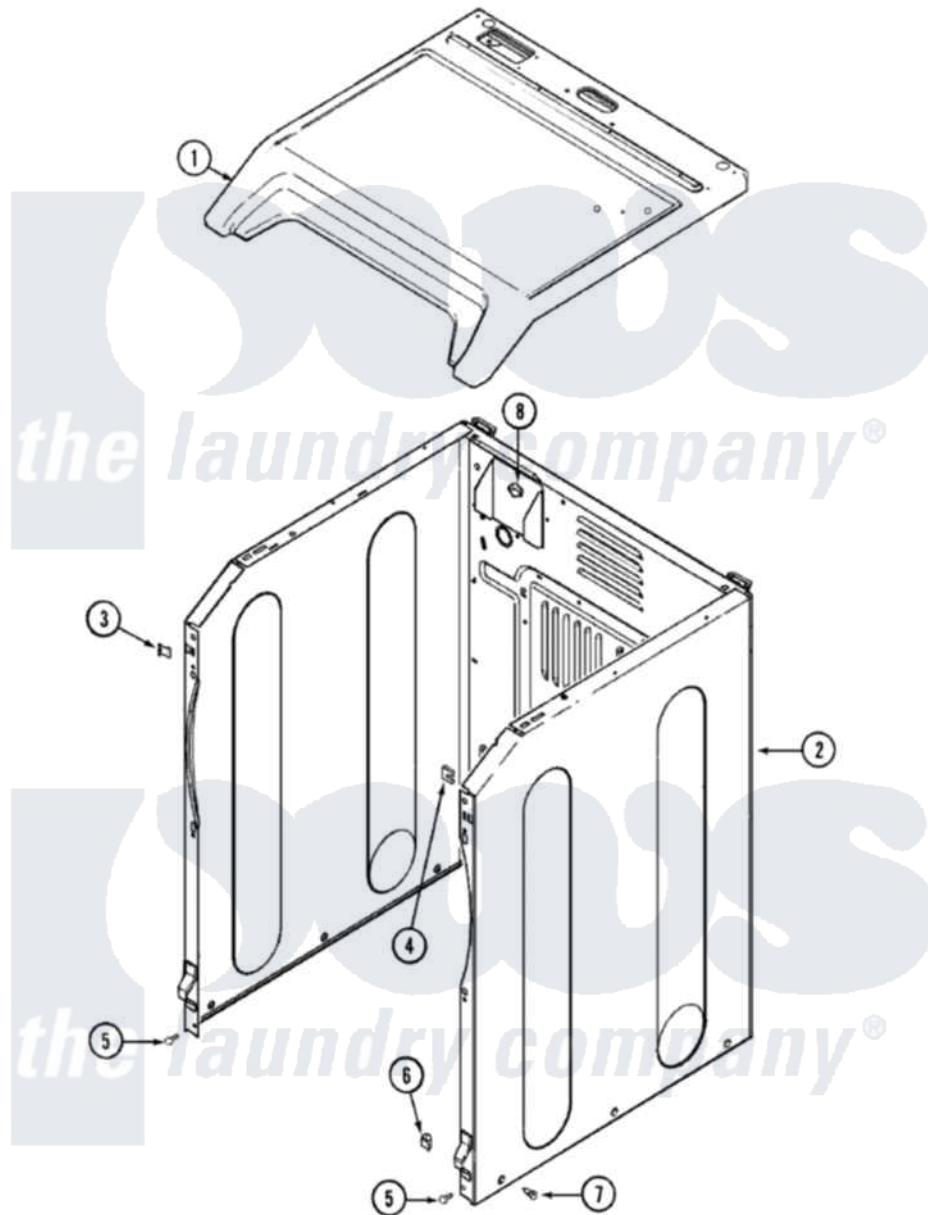

# Maytag MDG4000BWW 01 - CABINET-FRONT

Maytag [Residential Maytag MDG4000BWW Dryer Parts](#) Parts Diagram 01 - CABINET-FRONT  
 Click on the part number to view part

Item	Original Part Number	Replaced By	Status	Part Description
1	<a href="#">33002627</a>			Cover, Top
"	33001872	<a href="#">33002891</a>		Pin, Locator
"	<a href="#">33001865</a>			Cover, Top
2	<a href="#">22003640</a>			Cabinet Assembly
"	<a href="#">22003639</a>			Cabinet Assembly
"	22003582		Not Available	CABINET, ASSY. (WHT-AS PK)
"	22002548	<a href="#">22003639</a>		Cabinet Assembly
3	<a href="#">22002049</a>			Clip Note: Clip, Front Panel
4	213280	<a href="#">204439</a>		Screw And Fstner Assembly
5	<a href="#">22001995</a>			Screw Note: Screw, Tumbler Front And Shroud
6	<a href="#">22003298</a>			Retainer, Wire
7	22003409	<a href="#">213007</a>		Xfor Cabinet See Cabinet, Back
"	<a href="#">213007</a>			Xfor Cabinet See Cabinet, Back
8	<a href="#">22003298</a>			Retainer, Wire