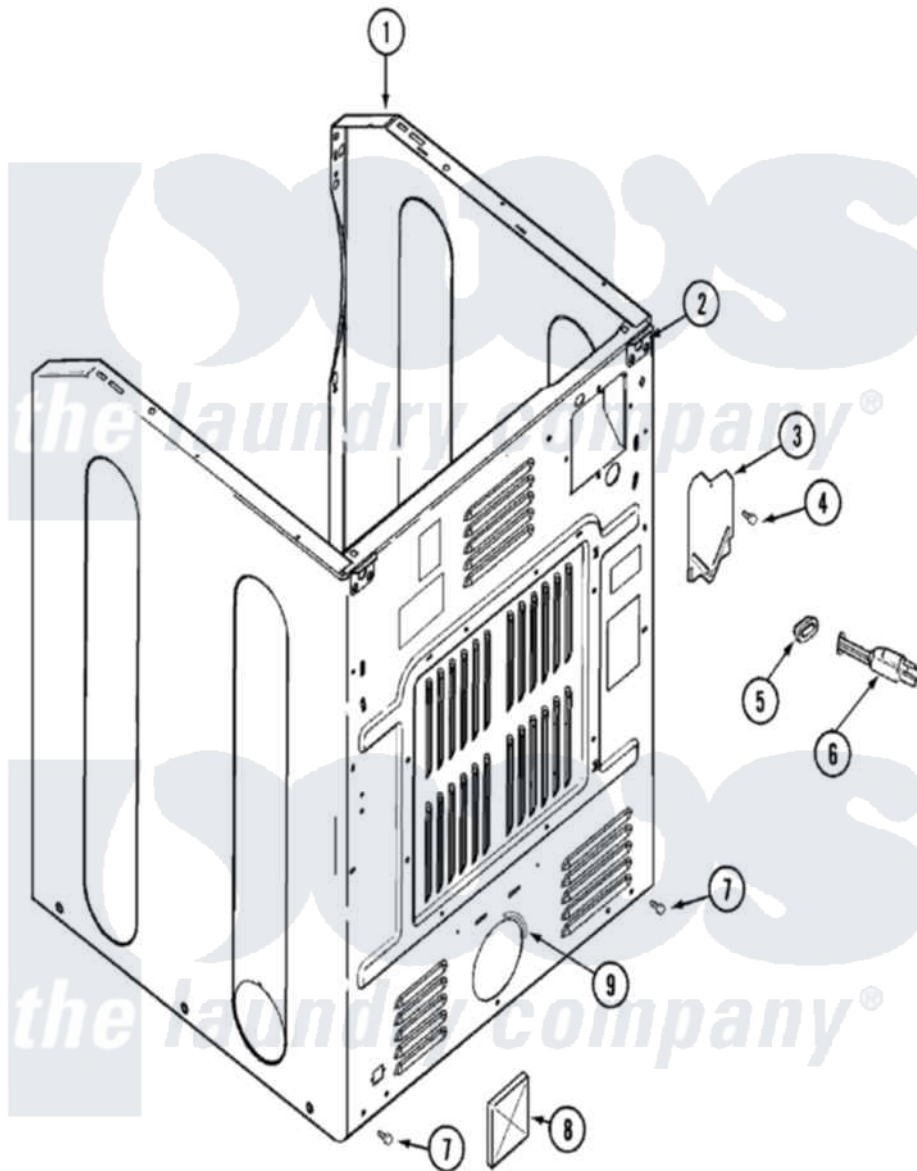

# Maytag MDG4000BWW 02 - CABINET-REAR

Maytag Residential Maytag MDG4000BWW Dryer Parts Parts Diagram 02 - CABINET-REAR  
 Click on the part number to view part

Item	Original Part Number	Replaced By	Status	Part Description
1	<a href="#">22003639</a>			Cabinet Assembly
"	22003582		Not Available	CABINET, ASSY. (WHT-AS PK)
"	22003367	<a href="#">22004095</a>		Hinge, Plastic
"	22002548	<a href="#">22003639</a>		Cabinet Assembly
"	<a href="#">22001995</a>			Screw Note: Screw, Tumbler Front And Shroud
2	33001827		Not Available	BRACKET, CABINET HINGE
3	<a href="#">33001795</a>			Cover, Terminal Block
4	<a href="#">22001995</a>			Screw Note: Screw, Tumbler Front And Shroud
5	<a href="#">211881</a>			Grommet, Cord Part Not Used-Gas Models Only
6	33001246		Not Available	CORD, POWER
7	<a href="#">22001995</a>			Screw Note: Screw, Tumbler Front And Shroud
8	<a href="#">33001702</a>			Flap, Pipe
9	<a href="#">33002283</a>			Guard, Exhaust Duct