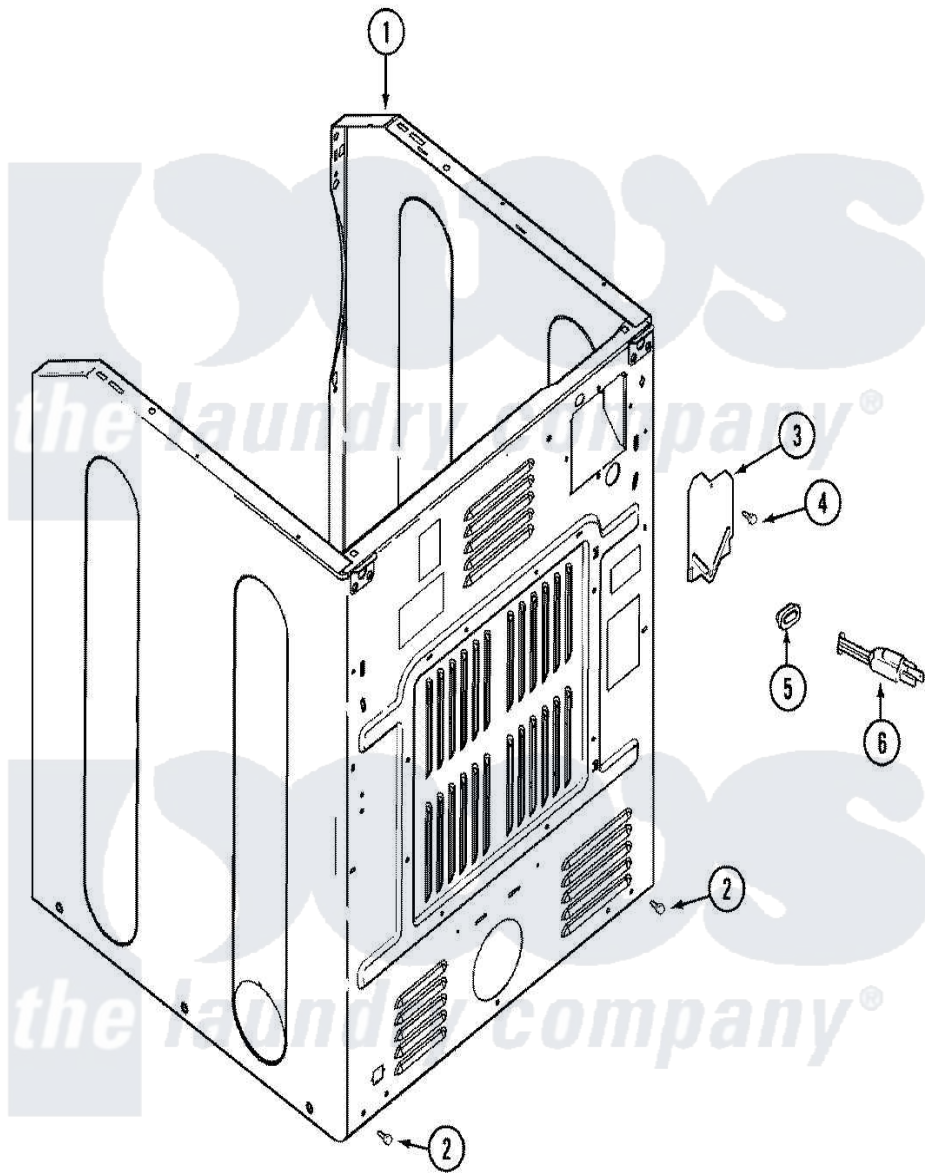

Maytag MDG5000BWW 02 - CABINET-REAR

Maytag Residential Maytag MDG5000BWW Dryer Parts Parts Diagram 02 - CABINET-REAR
 Click on the part number to view part

Item	Original Part Number	Replaced By	Status	Part Description
1	12001424	22003639		Cabinet Assembly
2	22001995			Screw Note: Screw, Tumbler Front And Shroud
3	33001795			Cover, Terminal Block
4	22001995			Screw Note: Screw, Tumbler Front And Shroud
5	211881			Grommet, Cord Part Not Used-Gas Models Only
6	33002494	33002778		Power Cord