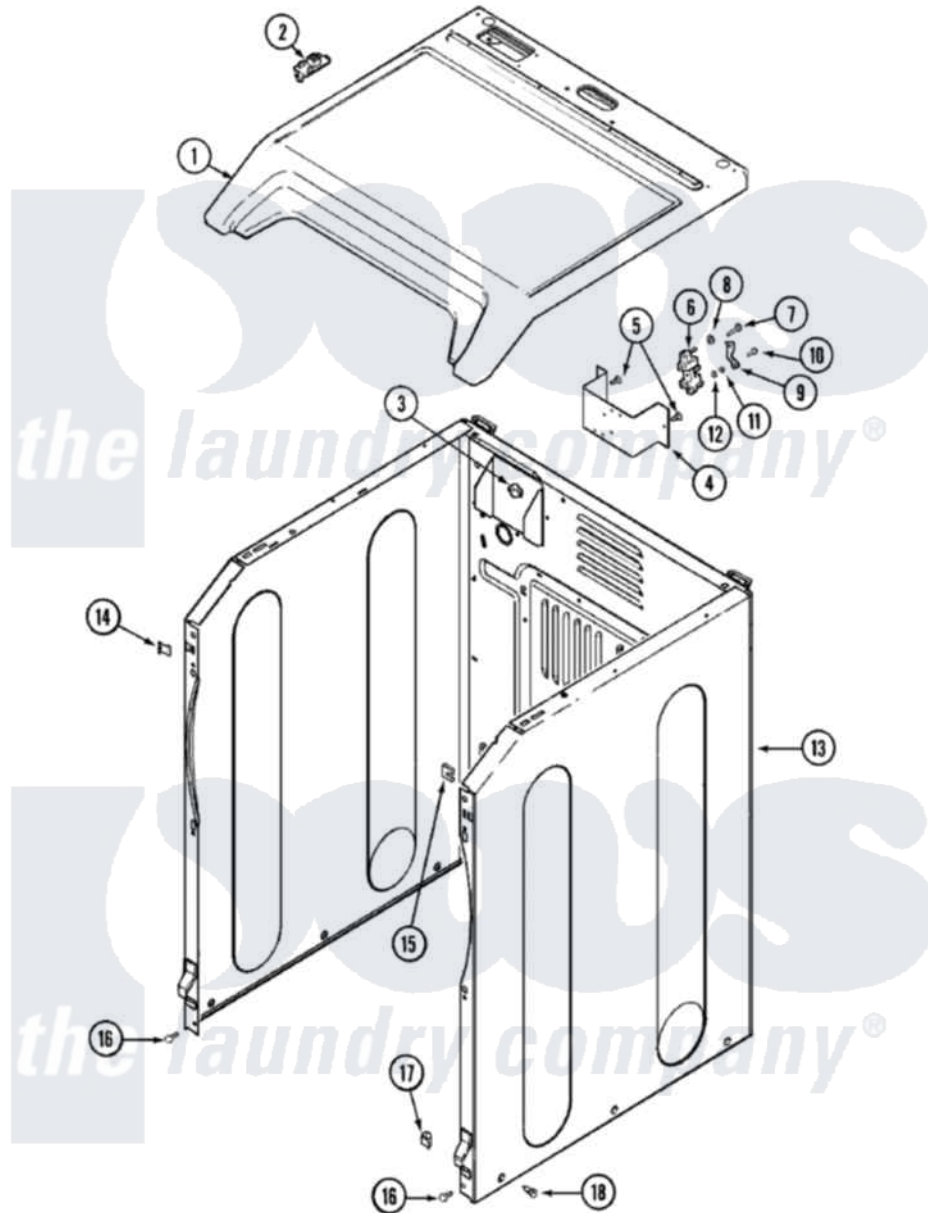

Maytag MDG5960BWW 01 - CABINET-FRONT

Maytag Residential Maytag MDG5960BWW Dryer Parts Parts Diagram 01 - CABINET-FRONT
 Click on the part number to view part

Item	Original Part Number	Replaced By	Status	Part Description
1	33002627			Cover, Top
"	33001865			Cover, Top
2	33001872	33002891		Pin, Locator
3	22003409	213007		Xfor Cabinet See Cabinet, Back
"	213007			Xfor Cabinet See Cabinet, Back
13	22003639			Cabinet Assembly
"	22003582		Not Available	CABINET, ASSY. (WHT-AS PK)
"	22003367	22004095		Hinge, Plastic
"	22002548	22003639		Cabinet Assembly
"	22001995			Screw Note: Screw, Tumbler Front And Shroud
14	22002049			Clip Note: Clip, Front Panel
15	213280	204439		Screw And Fstner Assembly
16	22001995			Screw Note: Screw, Tumbler Front And Shroud