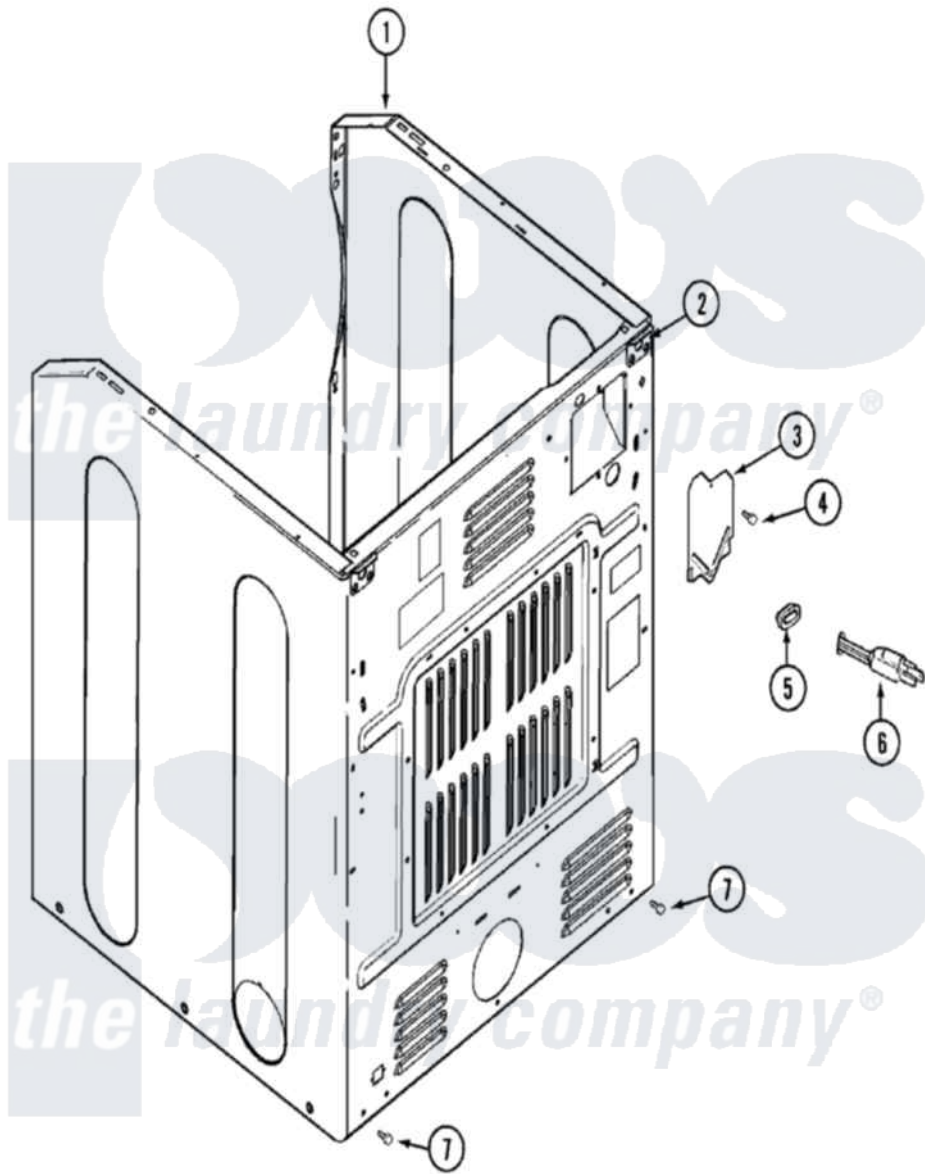

Maytag MDG6000BWW 02 - CABINET-REAR

Maytag Residential Maytag MDG6000BWW Dryer Parts Parts Diagram 02 - CABINET-REAR
 Click on the part number to view part

Item	Original Part Number	Replaced By	Status	Part Description
1	22002548	22003639		Cabinet Assembly
2	33001827		Not Available	BRACKET, CABINET HINGE
3	33001795			Cover, Terminal Block
4	22001995			Screw Note: Screw, Tumbler Front And Shroud
5	211881			Grommet, Cord Part Not Used-Gas Models Only
6	33001246		Not Available	CORD, POWER
7	22001995			Screw Note: Screw, Tumbler Front And Shroud