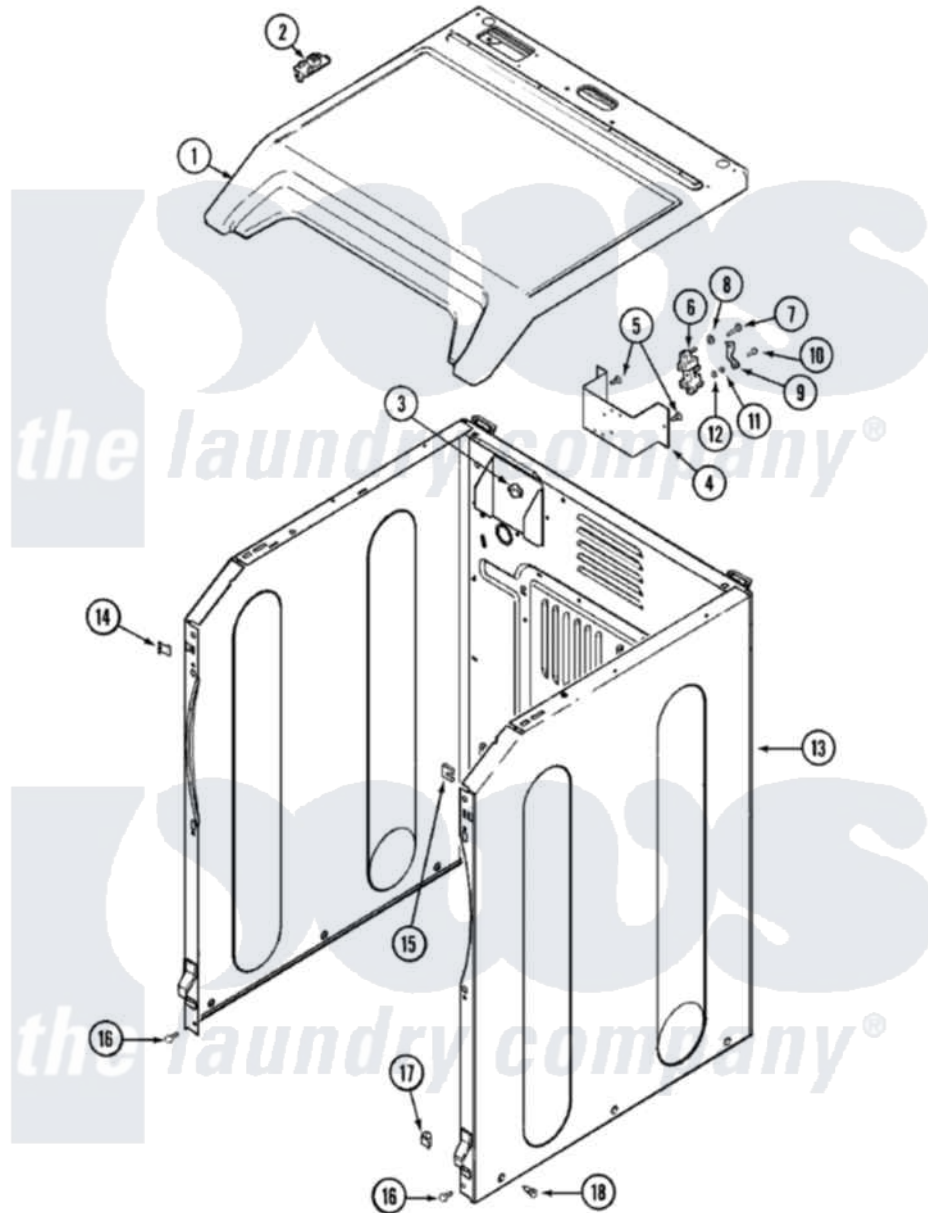

# Maytag MDG6200AWQ 01 - CABINET

Maytag Residential Maytag MDG6200AWQ Dryer Parts Parts Diagram 01 - CABINET  
 Click on the part number to view part

Item	Original Part Number	Replaced By	Status	Part Description
1	22003367	<a href="#">22004095</a>		Hinge, Plastic
"	<a href="#">33002367</a>			Cover, Top
"	<a href="#">33002628</a>			Cover, Top
2	33001872	<a href="#">33002891</a>		Pin, Locator
4	33001826		Not Available	BRACKET, TERMINAL BLOCK---NA
13	<a href="#">22001995</a>			Screw Note: Screw, Tumbler Front And Shroud
"	22002659	<a href="#">22003640</a>		Cabinet Assembly
"	22003367	<a href="#">22004095</a>		Hinge, Plastic
"	22003583		Not Available	CABINET, ASSY. (BSQ-AS PK)
"	<a href="#">22003640</a>			Cabinet Assembly
14	<a href="#">22002049</a>			Clip Note: Clip, Front Panel
15	213280	<a href="#">204439</a>		Screw And Fstner Assembly
16	<a href="#">22001995</a>			Screw Note: Screw, Tumbler Front And Shroud
17	<a href="#">Y310376</a>			Clip, Door Switch Harness