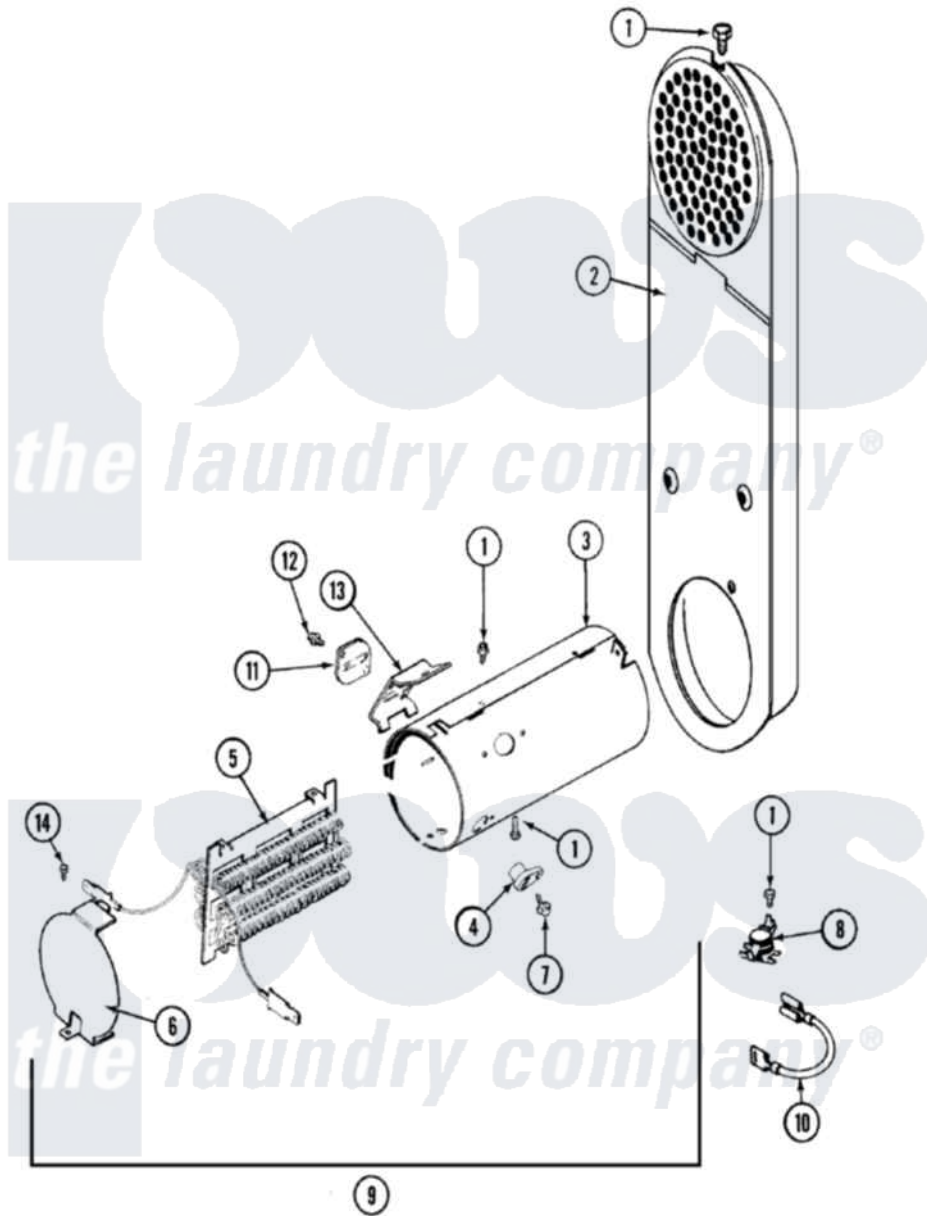

Maytag MDG6200AWQ 06 - HEATER

Maytag [Residential Maytag MDG6200AWQ Dryer Parts](#) Parts Diagram 06 - HEATER
 Click on the part number to view part

Item	Original Part Number	Replaced By	Status	Part Description
2	33001803	33003038		Assembly, Inlet Duct-Elec
3	314995			Enclosure, Heater
4	314998			Insulator, Terminal
5	307184	Y308612		Heater Sub-Assembly
6	314999			Shield, Radiant
7	314554		Not Available	SCREW
8	303396			Thermostat, Hi-Limit
9	307178			Heater Assembly
10	Y307173			Wire, Jumper
11	307473			Fuse, Thermal
12	33001860	W10116760		Screw
13	315346			Bracket, Thermal Fuse
14	Y308590	W10116795		Heater
"	22001996	3370225		Screw