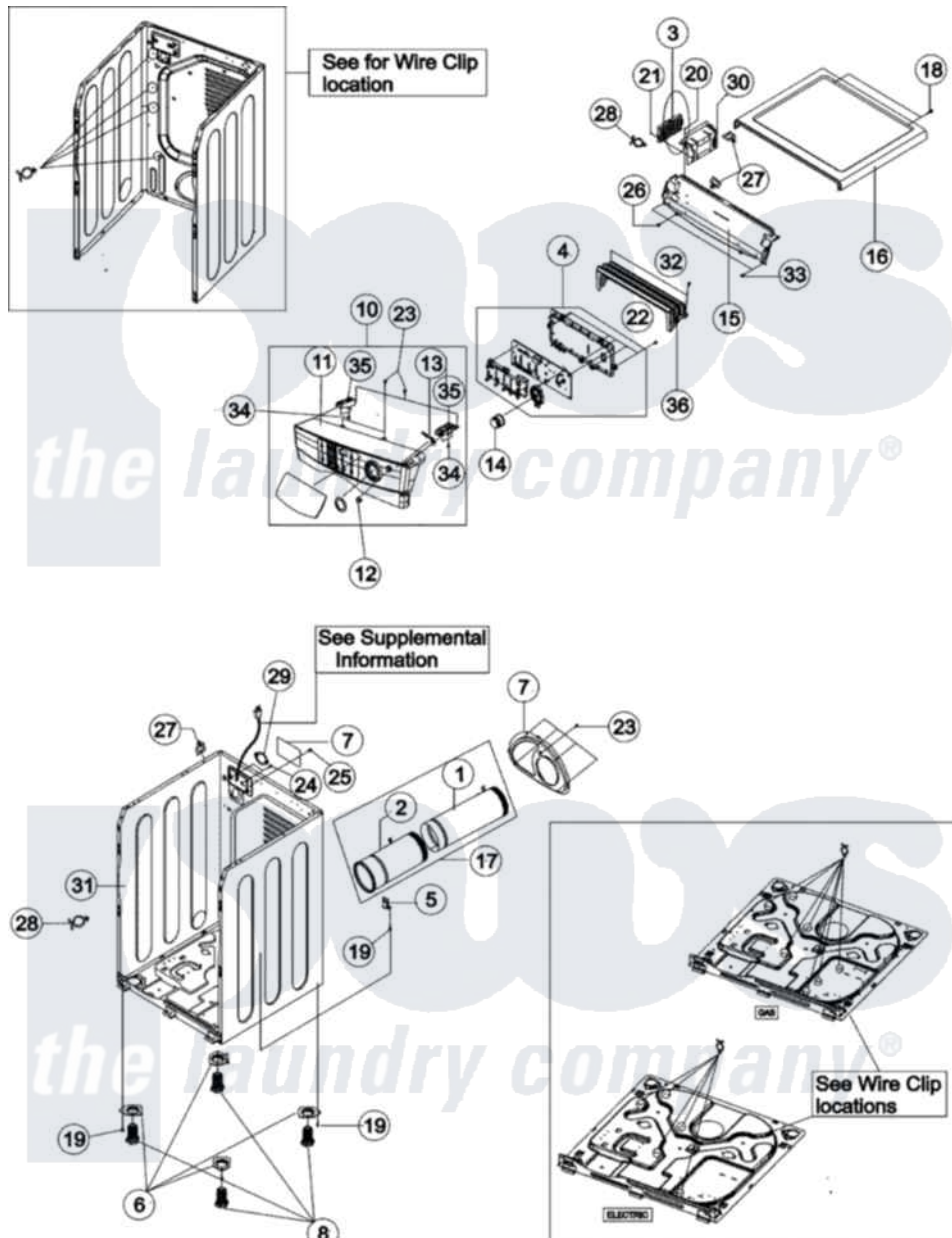

# Maytag MDG6700AWW 01 - CABINET - CONTROL PANEL

Maytag Residential Maytag MDG6700AWW Dryer Parts Parts Diagram 01 - CABINET - CONTROL PANEL  
 Click on the part number to view part

Item	Original Part Number	Replaced By	Status	Part Description
1	<a href="#">35001204</a>			Duct, Exhaust
2	<a href="#">35001205</a>			Duct, Exhaust
3	<a href="#">35001153</a>			Assembly Pcb Parts
4	<a href="#">35001269</a>			Board, Control Console
5	<a href="#">35001155</a>			Guide-Exhaust
6	<a href="#">35001156</a>			Bracket, Dryer Foot
7	<a href="#">35001157</a>			Cover, Terminal Block
8	<a href="#">35001158</a>			Foot, Dryer
9	35001159	<a href="#">12002640</a>		Duct, Exhaust Assembly
10	<a href="#">35001228</a>			Assembly-Panel Control
11	<a href="#">35001229</a>			Panel-Control
12	<a href="#">34001235</a>			Button-Push
13	<a href="#">34001279</a>			Lever-Power
14	<a href="#">34001233</a>			Knob-Encoder
15	<a href="#">35001162</a>			Frame-Plate
16	<a href="#">35001163</a>			Cover-Top Lu

17	<a href="#">12002640</a>		Duct, Exhaust Assembly
18	35001118	<a href="#">61002031</a>	Screw, Handle
19	6002-000239		Not Available Screw-Tapping (10)
20	35001108		Not Available SCREW-TAPPING
21	35001108		Not Available SCREW-TAPPING
22	6002-000213		Not Available Screw-Tapping (5)
23	35001108		Not Available SCREW-TAPPING
24	35001108		Not Available SCREW-TAPPING
25	35001166	<a href="#">34001211</a>	Screw-Pump Bracket
26	<a href="#">6006-001170</a>		Screw-Tapping
27	<a href="#">35001171</a>		Clamper-Wire Saddle
28	35001004	<a href="#">M0585401</a>	Tie, Wire
29	<a href="#">35001167</a>		Strain-Relief Power Cord
30	<a href="#">35001168</a>		Bracket, Control Board
31	<a href="#">35001170</a>		Assembly-Frame White
32	35001234		Not Available SCREW-TAPPING
33	<a href="#">34001211</a>		Screw-Pump Bracket
34	35001233		Not Available SCREW-TAPPING
35	<a href="#">35001231</a>		Bracket, Panel
36	<a href="#">35001232</a>		Support - Panel