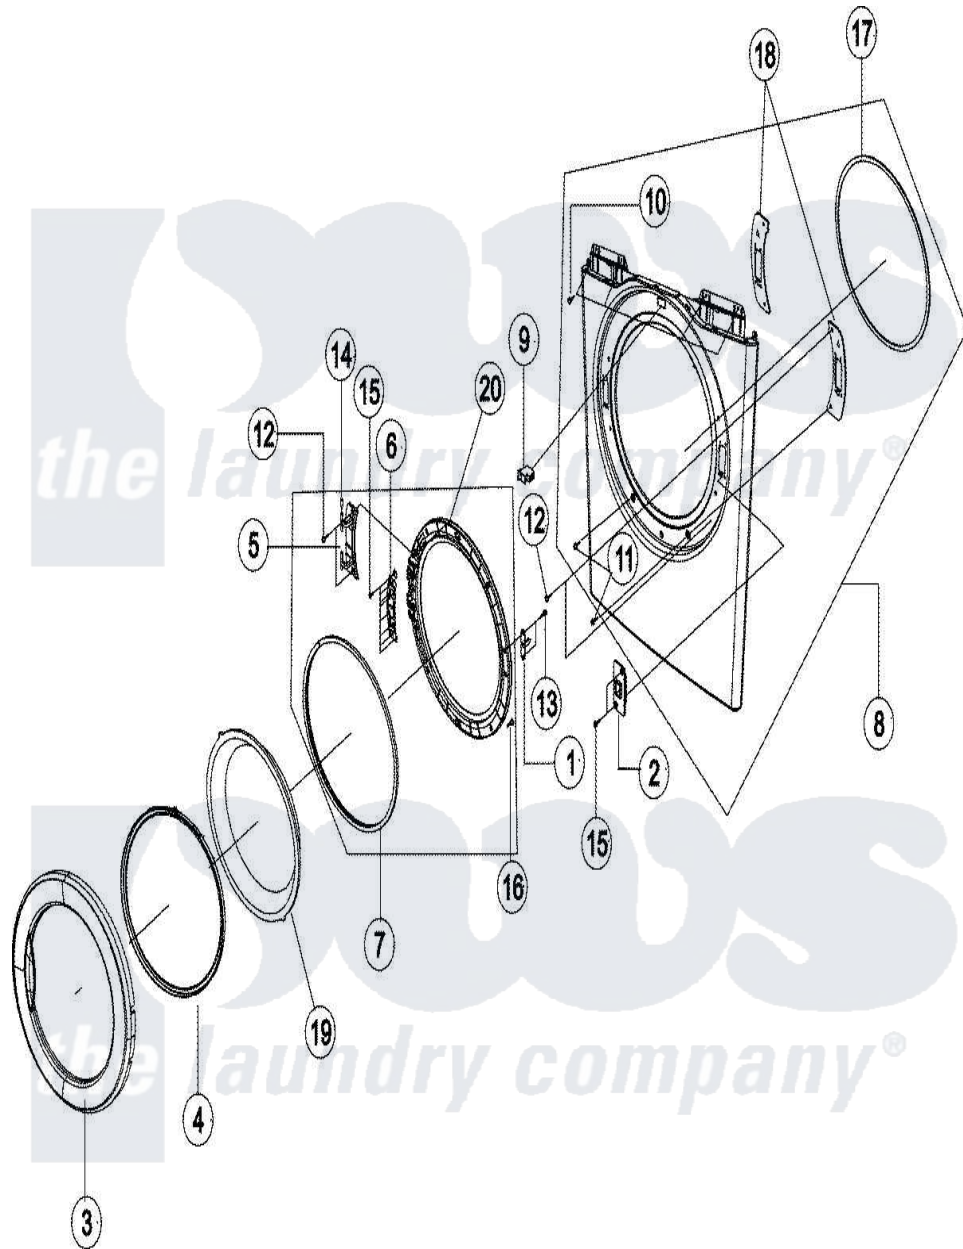

Maytag MDG6700AWW 02 - DOOR - FRONT PANEL

Maytag [Residential Maytag MDG6700AWW Dryer Parts](#) Parts Diagram 02 - DOOR - FRONT PANEL
 Click on the part number to view part

Item	Original Part Number	Replaced By	Status	Part Description
1	35001111			Lever-Door
2	35001112			Catch, Door Assembly
3	35001235			Door-Outer Ring
4	35001236			Door-Safety
5	35001115			Hinge-Door
6	35001120			Support-Hinge
7	35001122	35001250		Seal-Door
8	35001237			Assembly-Frame Front
9	35001125			Door-Switch
10	34001211			Screw-Pump Bracket
11	6002-001006		Not Available	SCREW
12	35001126			Screw-Machine
13	6002-001204		Not Available	SCREW-TAPPING
14	35001127			Bearing-Hinge
15	6002-000213		Not Available	Screw-Tapping (5)
16	6002-000525			Screw-Tapping

17

[35001128](#)

Sponge-Epdm

18

[35001129](#)

Bracket-Hinge

19

[35001182](#)

Door-Glass

20

[35001183](#)

Holder-Glass