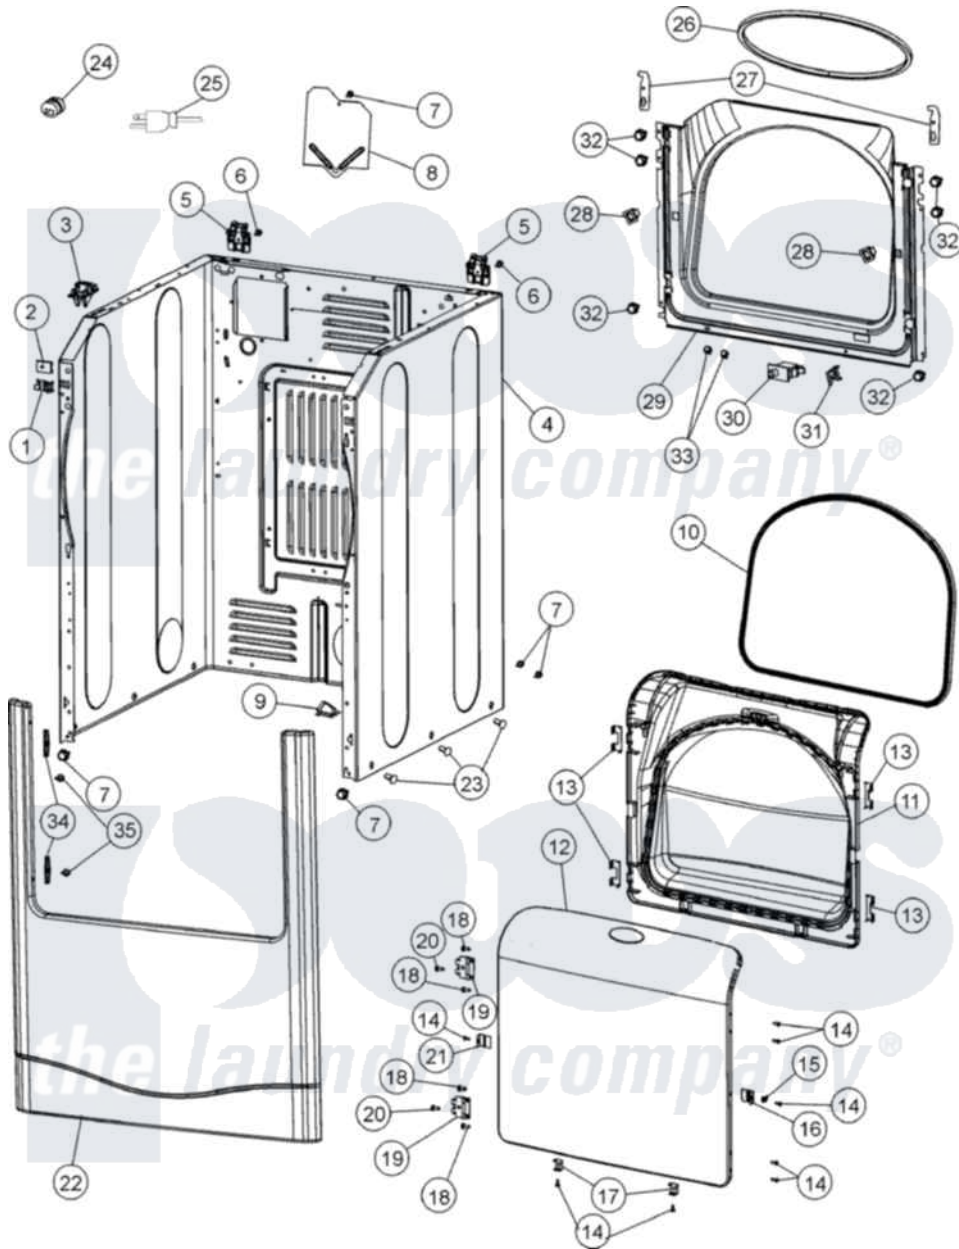

Maytag MDG6800AWW 02 - CABINET

Maytag Residential Maytag MDG6800AWW Dryer Parts Parts Diagram 02 - CABINET
 Click on the part number to view part

Item	Original Part Number	Replaced By	Status	Part Description
1	22002049			Clip Note: Clip, Front Panel
2	213280	204439		Screw And Fstner Assembly
3	33002891			Pin, Locator
4	22003639			Cabinet Assembly
5	22004095			Hinge, Plastic
6	22001995			Screw Note: Screw, Tumbler Front And Shroud
7	33002190			SCrew, C BraCe, BraCket, Cabinet
8	33001795			Cover, Terminal Block
9	Y310376			Clip, Door Switch Harness
10	33001807			Seal, Tumbler
11	33002889			Door, Inner W/Seal T
12	33002887			Door, OuTer W/Med. As Pk WhiTe T
13	22002038			Clip, Door
14	22002063			Screw No.8-18AB Wafer Head

15	33001761		Strike, Door
16	33001793		Bracket, Strike
17	22002039		Clip, Door
18	22002062	98006631	Screw
19	33001759		Hinge, Door
20	22002012		Screw, Hinge Note: Screw, Hinge Bracket
21	33001763		Plug, Inner Door
22	33002882		Panel, Front As Pack T
23	33002794	213007	Xfor Cabinet See Cabinet, Back
24	211881		Grommet, Cord Part Not Used- Gas Models Only
25	22003062		Cord, Power
26	33001767		Seal, Shroud
27	33002597		Hook, Security
28	306436		Door Latch Kit--W
29	33002033		Shroud
"	33002379		Shroud
30	33001508	W10169313	Switch-Dor
31	33001760		Bracket, Hinge
32	22001995		Screw Note: Screw, Tumbler Front And Shroud
33	33001768		Screw, Shroud Note: Screw, Shroud And Outlet Duct
34	33001764		Cover, Hinge Hole
35	33001787		Screw, Hinge Note: Screw, Hinge Hole Cover