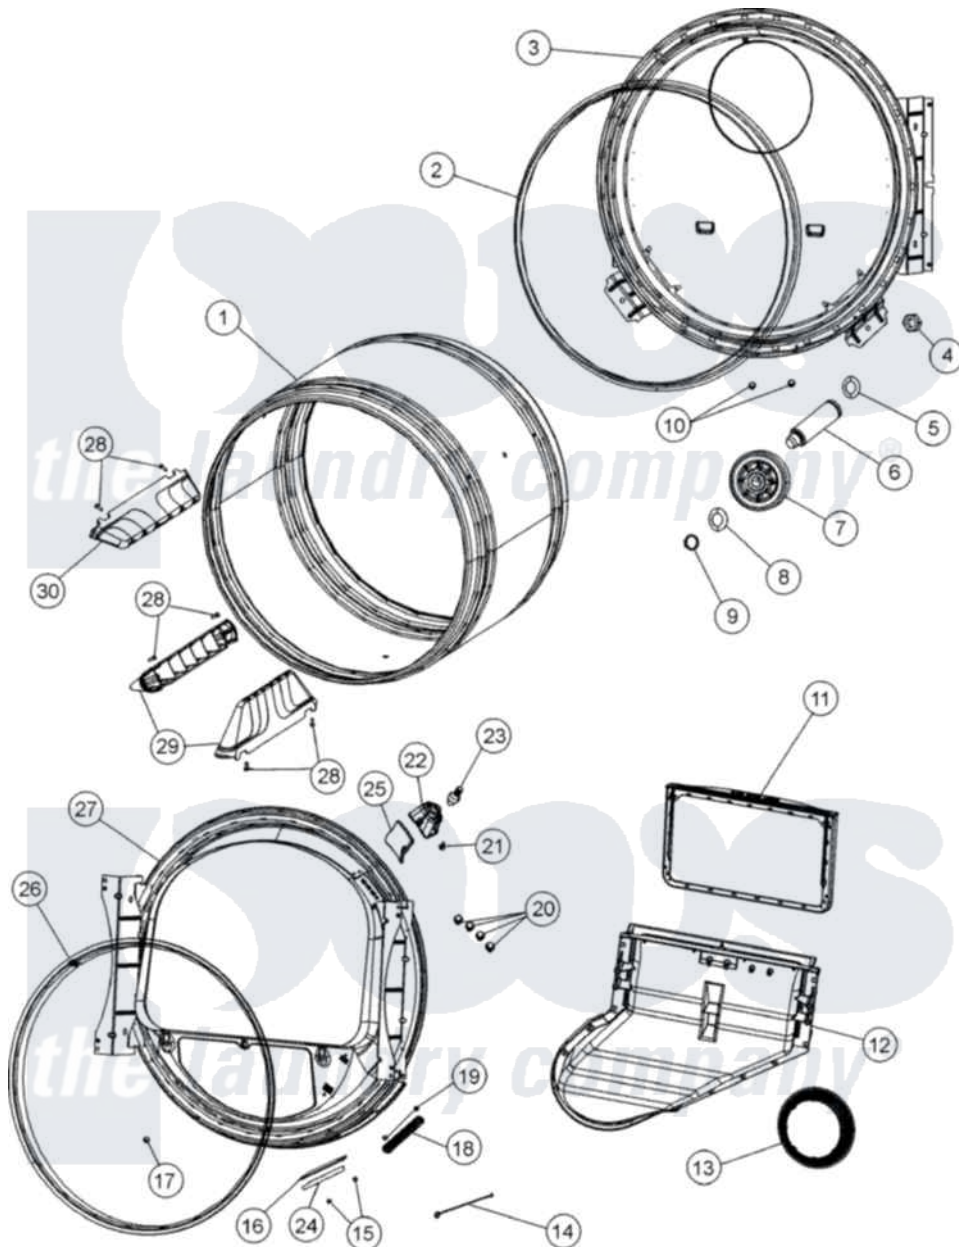

# Maytag MDG6800AWW 05 - TUMBLER

Maytag Residential Maytag MDG6800AWW Dryer Parts Parts Diagram 05 - TUMBLER  
 Click on the part number to view part

Item	Original Part Number	Replaced By	Status	Part Description
1	<a href="#">33001889</a>			Tumbler
2	<a href="#">33001807</a>			Seal, Tumbler
3	<a href="#">33002779</a>			Tumbler Back And Seal As-Pack
4	<a href="#">33001443</a>			Nut, Hex
5	<a href="#">312535</a>			Washer, Vault Mounting Brk.
6	Y312948	<a href="#">6-3129480</a>		Shaft- Tumbler
7	<a href="#">12001541</a>			Drum Roller/Washer Assembly--W
8	<a href="#">312535</a>			Washer, Vault Mounting Brk.
9	410233	<a href="#">9703438</a>		Ring-Retrn
10	211294	<a href="#">90767</a>		Screw, 8A X 3/8 HeX Washer Head Tapping
11	<a href="#">33001808</a>			Filter, Lint
12	<a href="#">33001799</a>			Outlet Duct Assembly Note: Outlet Duct Assembly
13	<a href="#">33002560</a>			Seal, Blower
14	<a href="#">Y303711</a>			Sensor Ground Wire

15	<a href="#">210720</a>		Rivet, Bearing To Tumbler Fmt
16	<a href="#">306508</a>		Tumbler Bearing Kit ---W
17	312311	<a href="#">312311MAY</a>	Screw
18	<a href="#">33001809</a>		Sensor Bar Assembly
19	<a href="#">33001078</a>		Panel, Control
20	33001855	<a href="#">33002917</a>	Screw, No.10-16
21	<a href="#">33001871</a>		Screw Note: Screw, Drum Light
22	33001870	Not Available	HOLDER, LAMP (W/HOUSING) NOTE: LAMP (W/HOUSING & HOLDER)
23	<a href="#">22002263</a>		Lamp
24	312940	<a href="#">306508</a>	Tumbler Bearing Kit ---W
25	<a href="#">33001869</a>		Lens, Drum Light
26	<a href="#">33001807</a>		Seal, Tumbler
27	<a href="#">33001868</a>		Front, Tumbler Front W/Sensor Note: Front, Tumbler
28	33001788	<a href="#">33002973</a>	Screw, No.9-15 X 1.00 Hx WS
29	<a href="#">33002032</a>		Baffle
30	<a href="#">33001755</a>		Baffle