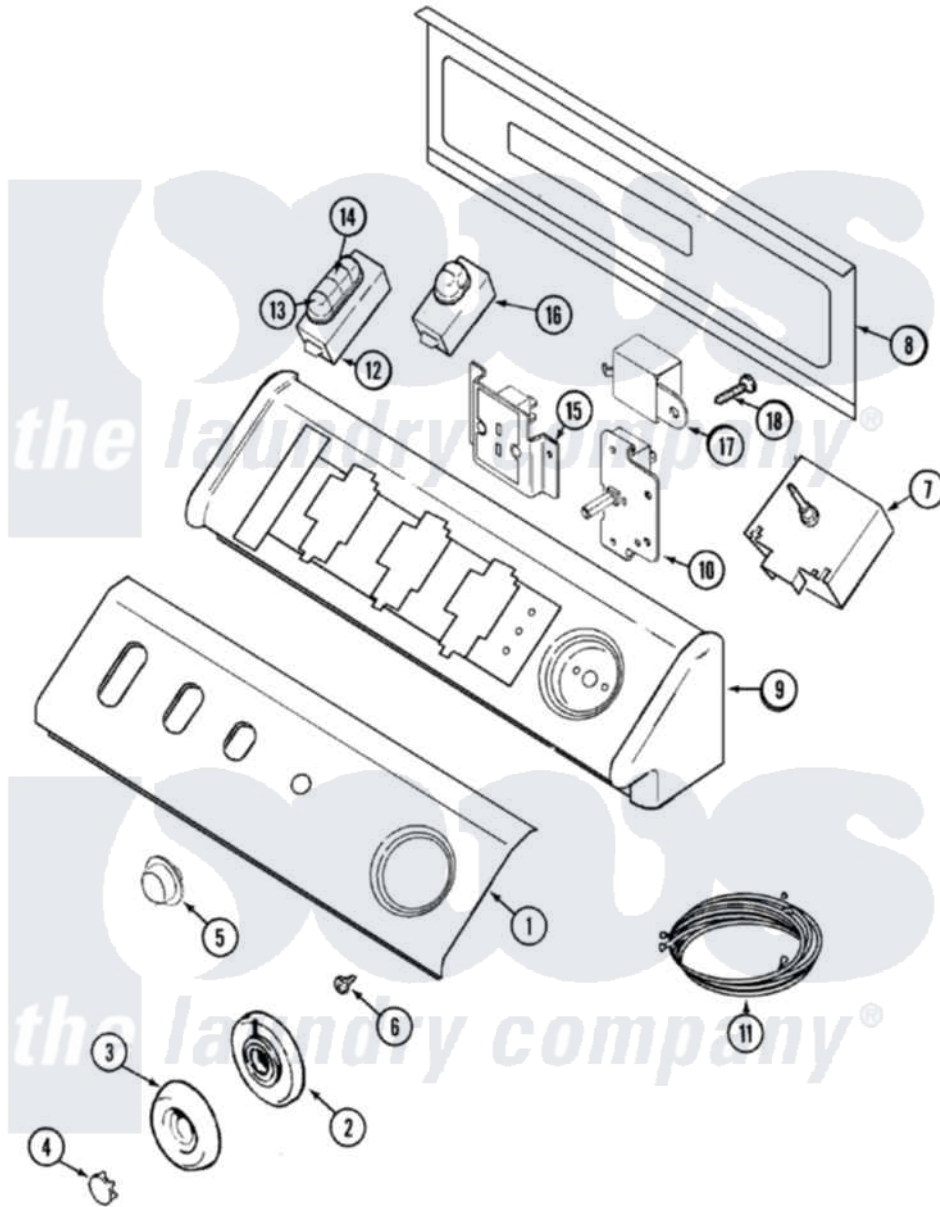

Maytag MDG7057AWQ 01 - CONTROL PANEL

Maytag [Residential Maytag MDG7057AWQ Dryer Parts](#) Parts Diagram 01 - CONTROL PANEL
 Click on the part number to view part

Item	Original Part Number	Replaced By	Status	Part Description
1	Y22002339	8534058		Screw
"	33002401			Panel, Control
2	33002346			Skirt, Timer Dial
3	22001659			Timer Knob - Grey
4	33002347			Timer Knob Insert/Cap
5	33002435			Button, Push-To-Start
6	33001690	90767		Screw, 8A X 3/8 HeX Washer Head Tapping
7	33001634			Timer
8	216423	3370225		Screw
"	22002529		Not Available	CONSOLE BACK PANEL
9	33002327	37001115		Console
10	33002356	33001618		Switch- PU
11	33002404			Harness, Wire
12	33002392			Switch, Temp 4 Pos
13	22002697			Button, Switch
14	22002698	22003875		Button- SW

15	33002400		Not Available	DRYNESS DISPLAY CONTROL (BSQ)
16	33002403	22001786		Switch, Rinse
17	33001623			Buzzer, Non-Adjustable
18	216423	3370225		Screw
19	33002391			Manual, Use And Care
"	33002554		Not Available	MANUAL, USE & CARE (FRCH)