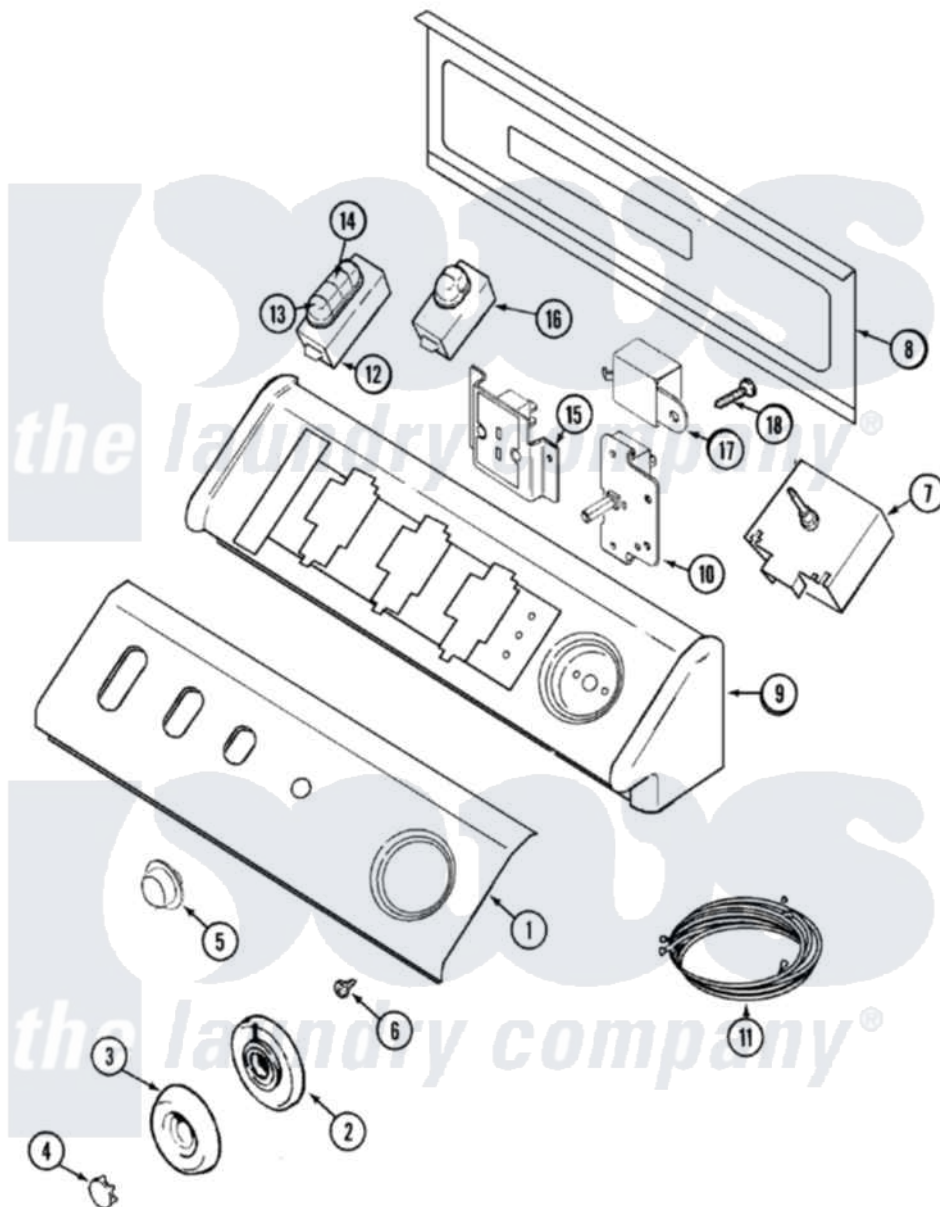

Maytag MDG7057AWW 03 - CONTROL PANEL

Maytag [Residential Maytag MDG7057AWW Dryer Parts](#) Parts Diagram 03 - CONTROL PANEL
 Click on the part number to view part

Item	Original Part Number	Replaced By	Status	Part Description
1	33002402		Not Available	PANEL, CONTROL (WHT)
"	Y22002339	8534058		Screw
2	33001621			Skirt, Timer Dial
3	22001659			Timer Knob - Grey
4	22001664			Timer Knob Insert/Cap
5	33001619	37001071		Button, Push-To-Start
6	33001690	90767		Screw, 8A X 3/8 HeX Washer Head Tapping
7	33001634			Timer
8	22002529		Not Available	CONSOLE BACK PANEL
"	216423	3370225		Screw
9	33002286		Not Available	CONSOLE (WHT)
10	33001861	33001618		Switch- PU
11	33002404			Harness, Wire
12	33001653			Switch, Temp 4 Pos
13	22001788			Button, Switch
14	22001789			Button, Switch

15	33002389		Dryness Display Control Note: Display, Dryness
16	22001785		Switch, Rinse
17	33001623		Buzzer, Non-Adjustable
18	216423	3370225	Screw
19	33002391		Manual, Use And Care
"	33002554	Not Available	MANUAL, USE & CARE (FRCH)