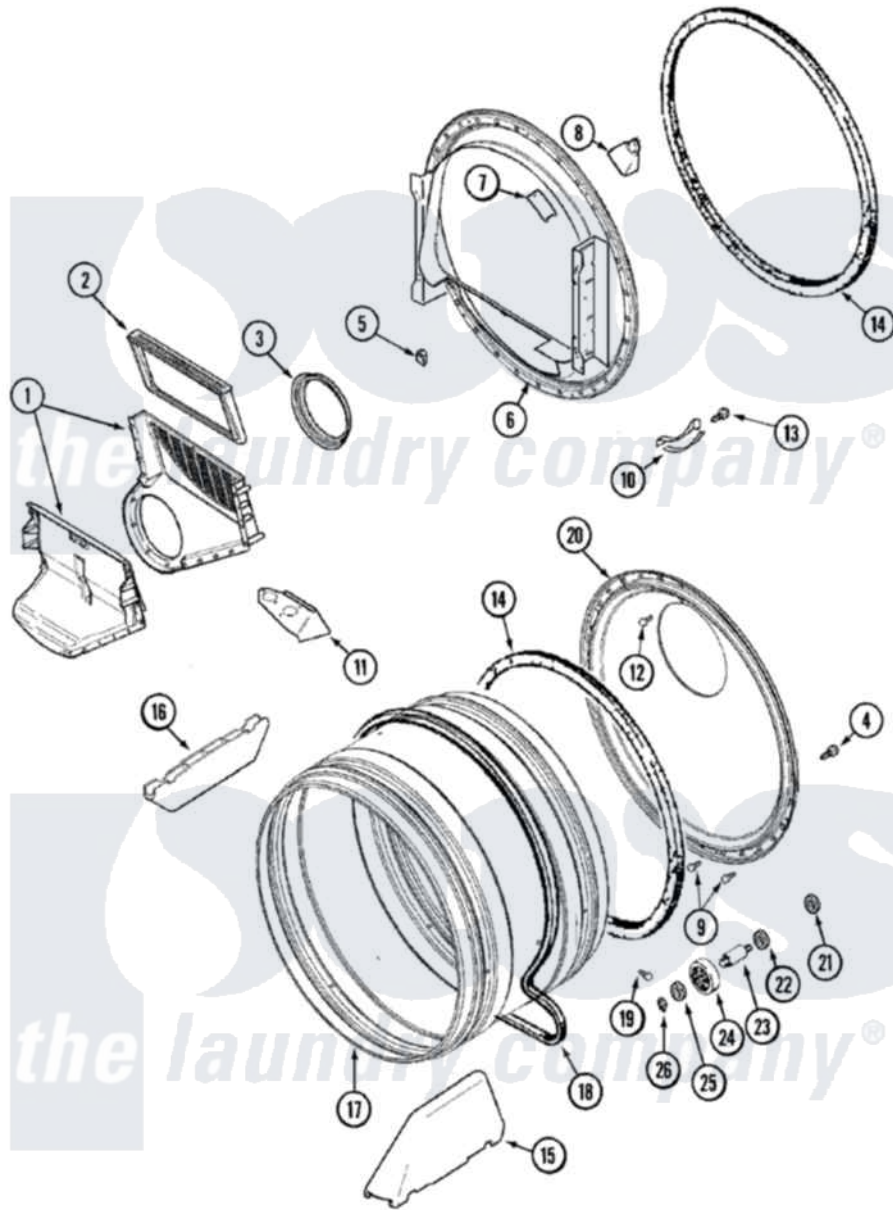

# Maytag MDG7400AWQ 07 - TUMBLER

Maytag Residential Maytag MDG7400AWQ Dryer Parts Parts Diagram 07 - TUMBLER  
 Click on the part number to view part

Item	Original Part Number	Replaced By	Status	Part Description
1	<a href="#">33001799</a>			Outlet Duct Assembly Note: Outlet Duct Assembly
2	<a href="#">33001808</a>			Filter, Lint
3	<a href="#">33002560</a>			Seal, Blower
4	<a href="#">33002190</a>			SCrew, C BraCe, BraCket, Cabinet
5	<a href="#">22003298</a>			Retainer, Wire
6	<a href="#">33001868</a>			Front, Tumbler Front W/Sensor Note: Front, Tumbler
"	<a href="#">33001809</a>			Sensor Bar Assembly
7	33001855	<a href="#">33002917</a>		Screw, No.10-16
"	<a href="#">33001869</a>			Lens, Drum Light
8	<a href="#">22002263</a>			Lamp
"	33001870		Not Available	HOLDER, LAMP (W/HOUSING) NOTE: LAMP (W/HOUSING & HOLDER)
9	211294	<a href="#">90767</a>		Screw, 8A X 3/8 HeX Washer Head Tapping
10	<a href="#">306508</a>			Tumbler Bearing Kit ---W

11	<a href="#">33001837</a>		Cover, Thermostat
12	<a href="#">210932</a>		Screw, No.8 X 9/16 Ctsk Note: Screw, Inlet Duct
13	<a href="#">210720</a>		Rivet, Bearing To Tumbler Fmt
14	<a href="#">33001807</a>		Seal, Tumbler
15	33001756	<a href="#">33002032</a>	Baffle
16	<a href="#">33001755</a>		Baffle
17	<a href="#">33001889</a>		Tumbler
18	<a href="#">33002535</a>		V-Belt
19	33001788	<a href="#">33002973</a>	Screw, No.9-15 X 1.00 Hx WS
20	<a href="#">33003037</a>		Tumbler Back And Seal
"	<a href="#">33002779</a>		Tumbler Back And Seal As- Pack
21	<a href="#">33001443</a>		Nut, Hex
22	<a href="#">Y312527</a>		Washer, Idler Shaft
23	Y312948	<a href="#">6-3129480</a>	Shaft- Tumbler
24	Y303373	<a href="#">12001541</a>	Drum Roller/Washer Assembly--W
25	<a href="#">312535</a>		Washer, Vault Mounting Brk.
26	410233	<a href="#">9703438</a>	Ring-Retrn