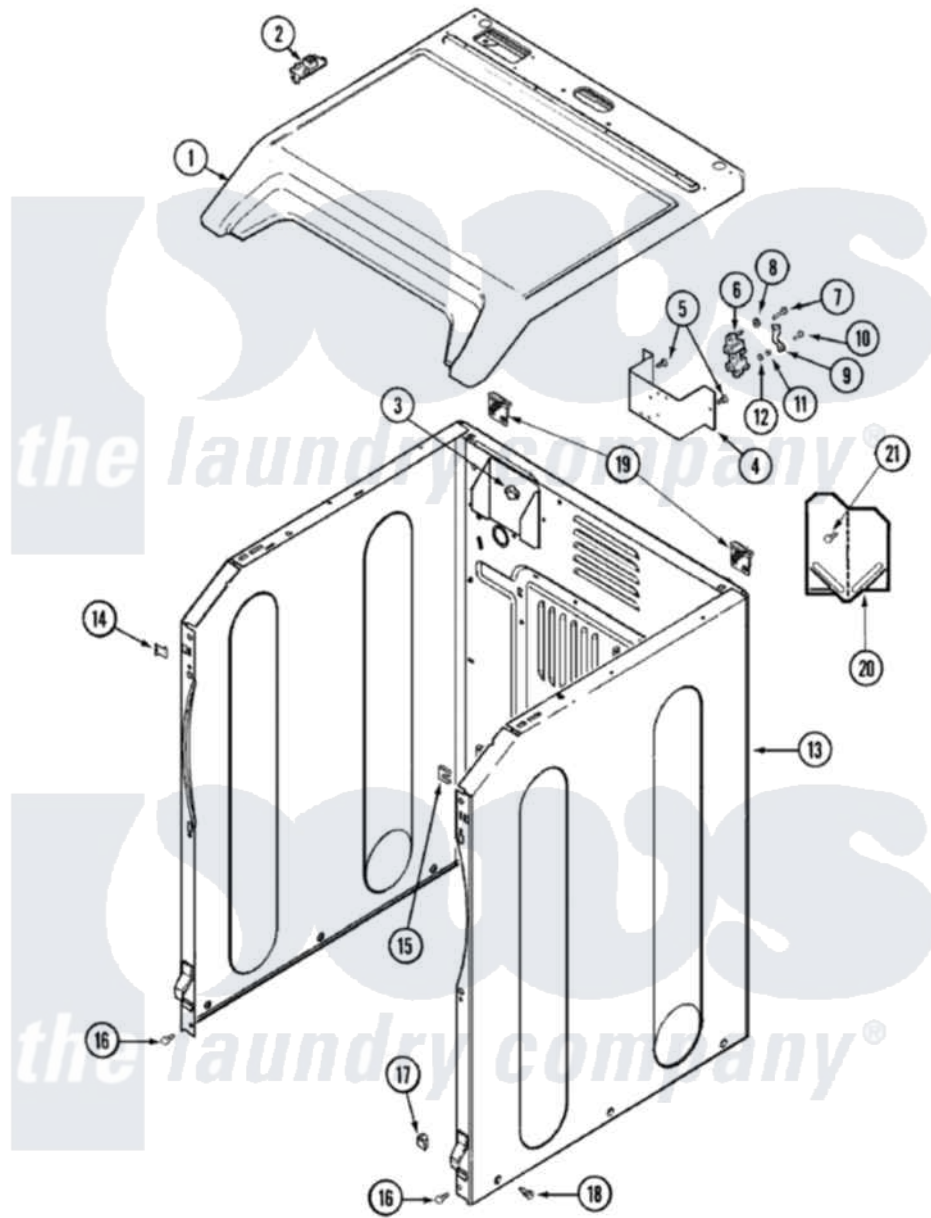

# Maytag MDG7400AWW 01 - CABINET

Maytag Residential Maytag MDG7400AWW Dryer Parts Parts Diagram 01 - CABINET  
 Click on the part number to view part

Item	Original Part Number	Replaced By	Status	Part Description
1	22003817	<a href="#">3370225</a>		Screw
"	<a href="#">33002627</a>			Cover, Top
2	33002599	<a href="#">33002891</a>		Pin, Locator
3	<a href="#">22003298</a>			Retainer, Wire
4	33001826		Not Available	BRACKET, TERMINAL BLOCK---NA
5	<a href="#">22001995</a>			Screw Note: Screw, Tumbler Front And Shroud
6	<a href="#">33001244</a>			Block, Terminal
7	Y312209	<a href="#">W10001200</a>		Screw
8	<a href="#">Y311270</a>			Washer, Terminal Block
9	<a href="#">Y312184</a>			Strap, Grounding
10	<a href="#">33001245</a>			Screw---NA
11	311484	<a href="#">112432</a>		Nut
12	<a href="#">311093</a>			Washer, Terminal Connection
13	<a href="#">22003639</a>			Cabinet Assembly
14	<a href="#">22002049</a>			Clip Note: Clip, Front Panel

15	213280	<a href="#">204439</a>	Screw And Fstner Assembly
16	<a href="#">22001995</a>		Screw Note: Screw, Tumbler Front And Shroud
17	<a href="#">Y310376</a>		Clip, Door Switch Harness
18	<a href="#">213007</a>		Xfor Cabinet See Cabinet, Back
19	22003367	<a href="#">22004095</a>	Hinge, Plastic
"	<a href="#">22001995</a>		Screw Note: Screw, Tumbler Front And Shroud
20	<a href="#">33001795</a>		Cover, Terminal Block
21	<a href="#">22001995</a>		Screw Note: Screw, Tumbler Front And Shroud