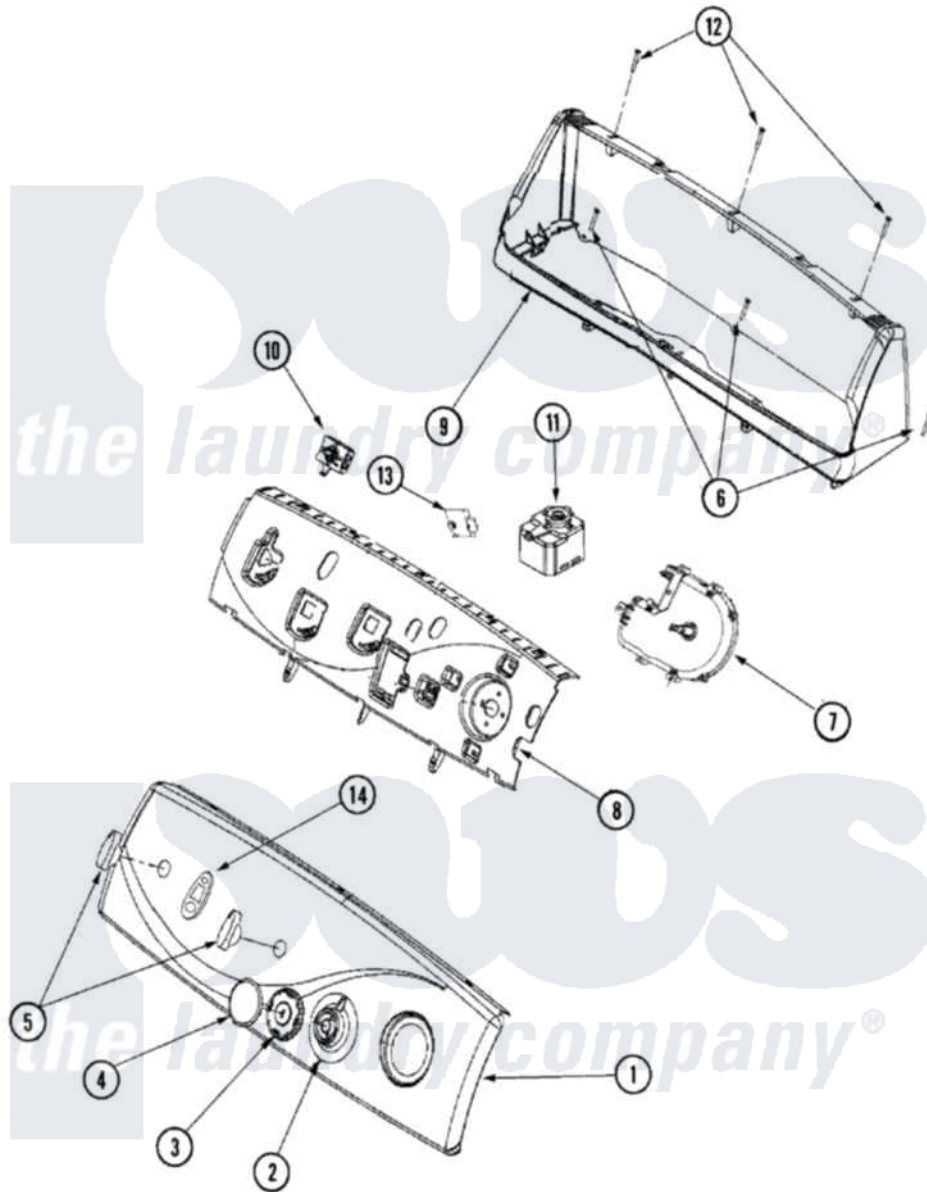

Maytag MDG7460AWQ 02 - CONTROL PANEL

Maytag [Residential Maytag MDG7460AWQ Dryer Parts](#) Parts Diagram 02 - CONTROL PANEL
 Click on the part number to view part

Item	Original Part Number	Replaced By	Status	Part Description
1	33002831			Graphic Control Facia
2	22003954		Not Available	TIMER DIAL SKIRT (BSQ)
3	22003952			Knob, Timer
4	22003990			Timer Cap
5	22003988	22003987		Control Knob White
6	33001855	33002917		Screw, No.10-16
7	33002803			Timer
"	33002748	33002855		Timer
8	33002738			Dryer Switch Support
9	22003975			Console Housing
10	33002725			4 Pos. Rotary Temp. Switch
11	33002736			On.off Switch
12	22003938	8534058		Screw
13	33002905			Sensor Assembly
"	33002734			3 Light Dryness Display
14	33002746			Lens Carrier Assembly