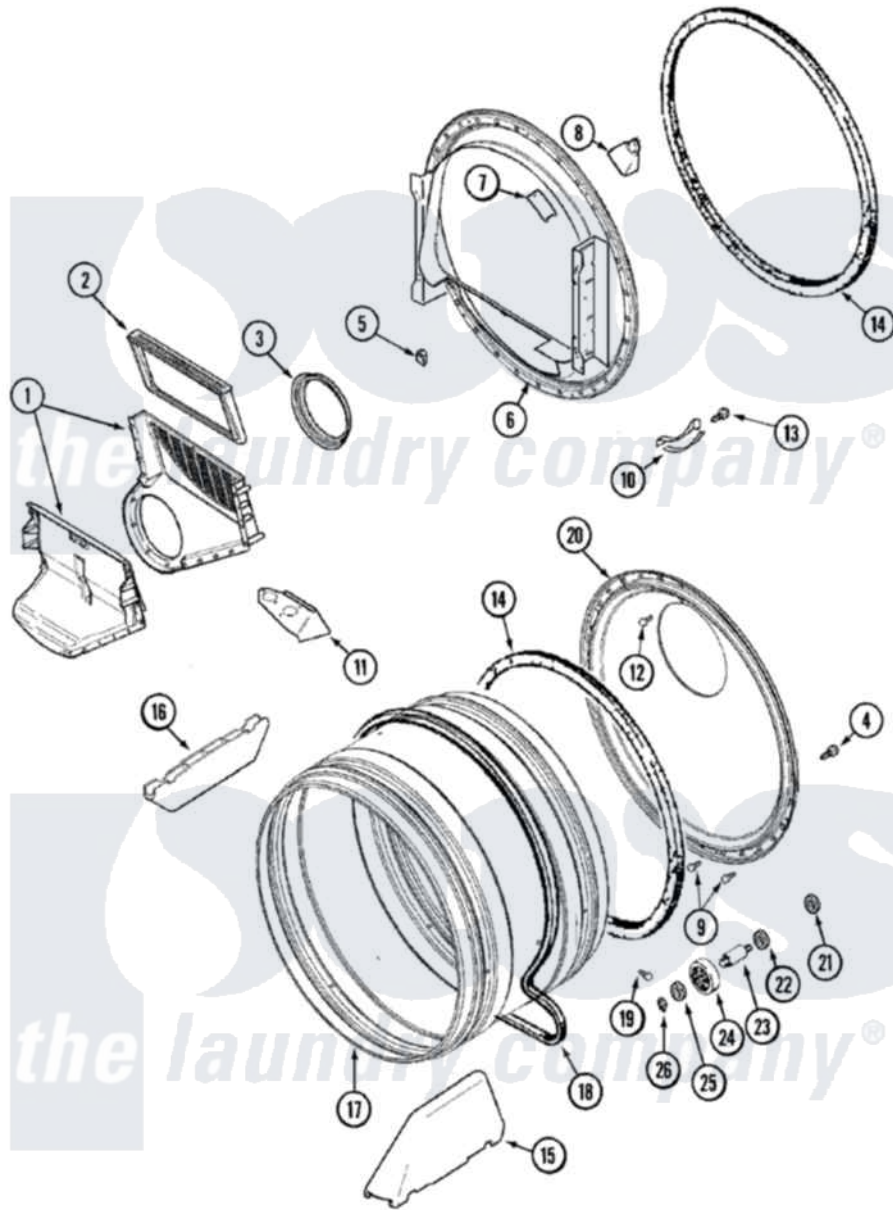

# Maytag MDG7460AWQ 08 - TUMBLER

Maytag Residential Maytag MDG7460AWQ Dryer Parts Parts Diagram 08 - TUMBLER  
 Click on the part number to view part

| Item | Original Part Number     | Replaced By              | Status        | Part Description   |
|------|--------------------------|--------------------------|---------------|--|
| 1    | <a href="#">33001799</a> |                          |               | Outlet Duct Assembly Note:<br>Outlet Duct Assembly             |
| 2    | <a href="#">33001808</a> |                          |               | Filter, Lint   |
| 3    | <a href="#">33002560</a> |                          |               | Seal, Blower   |
| 4    | <a href="#">33002190</a> |                          |               | SCrew, C BraCe, BraCket,<br>Cabinet                            |
| 5    | <a href="#">22003298</a> |                          |               | Retainer, Wire   |
| 6    | <a href="#">33001868</a> |                          |               | Front, Tumbler Front W/Sensor<br>Note: Front, Tumbler          |
| 7    | <a href="#">33001869</a> |                          |               | Lens, Drum Light   |
| "    | 33001855                 | <a href="#">33002917</a> |               | Screw, No.10-16  |
| 8    | 33001870                 |                          | Not Available | HOLDER, LAMP<br>(W/HOUSING) NOTE: LAMP<br>(W/HOUSING & HOLDER) |
| "    | <a href="#">22002263</a> |                          |               | Lamp   |
| 9    | 211294                   | <a href="#">90767</a>    |               | Screw, 8A X 3/8 HeX Washer<br>Head Tapping                     |
| 10   | <a href="#">306508</a>   |                          |               | Tumbler Bearing Kit ----W                                      |
| 11   | <a href="#">33001837</a> |                          |               | Cover, Thermostat  |