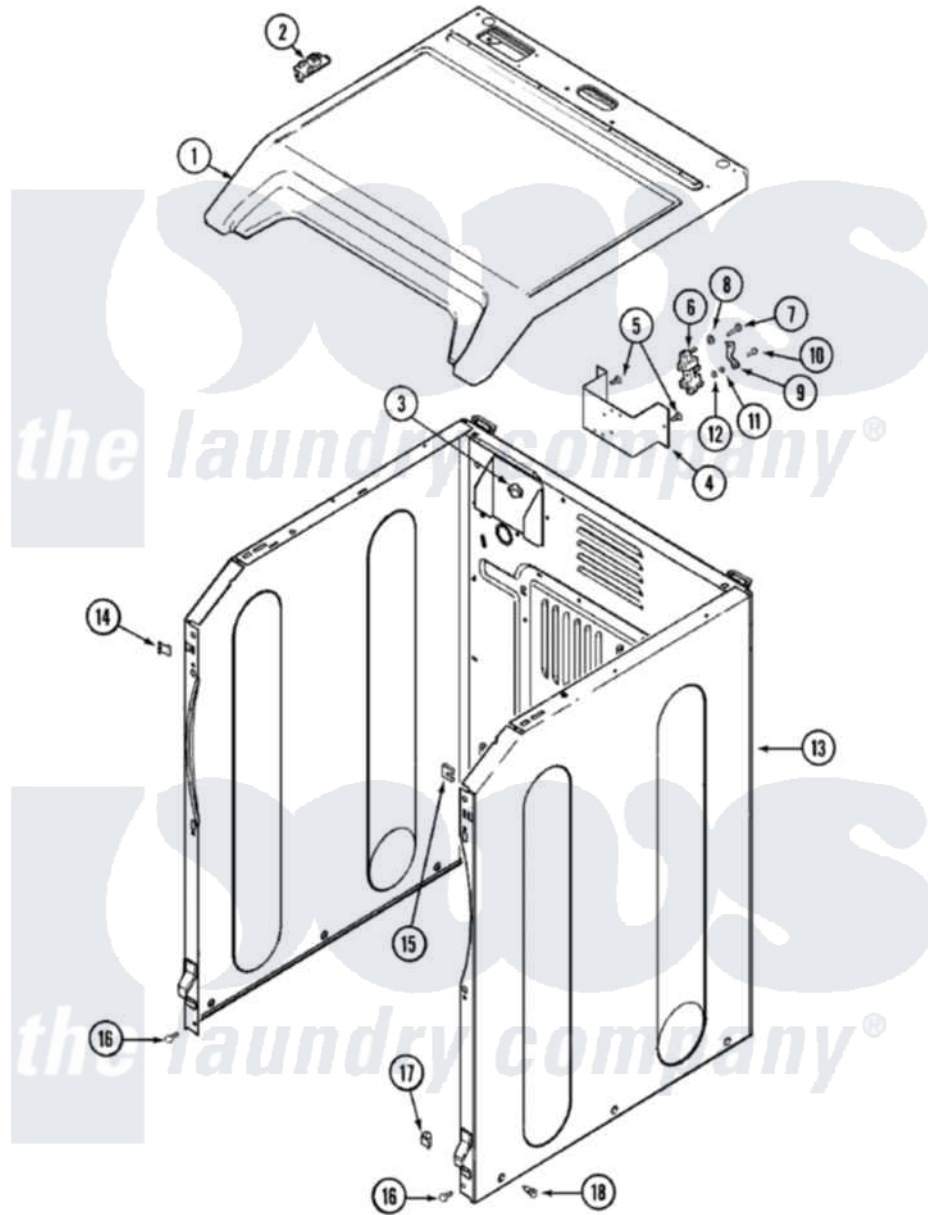

Maytag MDG7600AWW 01 - CABINET

Maytag Residential Maytag MDG7600AWW Dryer Parts Parts Diagram 01 - CABINET
 Click on the part number to view part

Item	Original Part Number	Replaced By	Status	Part Description
1	33002627			Cover, Top
"	33001865			Cover, Top
2	33001872	33002891		Pin, Locator
3	Y310376			Clip, Door Switch Harness
13	22003639			Cabinet Assembly
"	22003582		Not Available	CABINET, ASSY. (WHT-AS PK)
"	22003367	22004095		Hinge, Plastic
"	22002548	22003639		Cabinet Assembly
"	22001995			Screw Note: Screw, Tumbler Front And Shroud
14	22002049			Clip Note: Clip, Front Panel
15	213280	204439		Screw And Fstner Assembly
16	22001995			Screw Note: Screw, Tumbler Front And Shroud
17	Y310376			Clip, Door Switch Harness
18	22003409	213007		Xfor Cabinet See Cabinet, Back