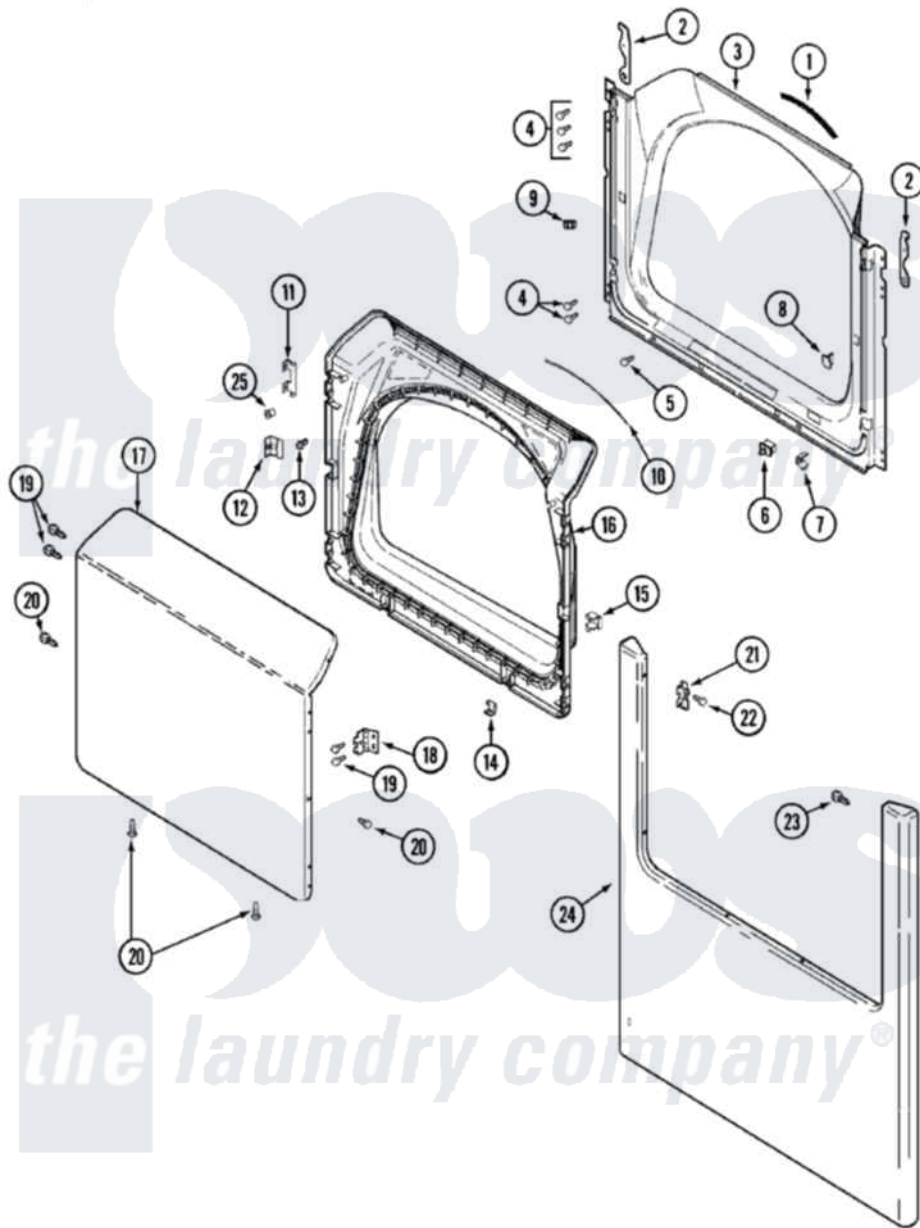

# Maytag MDG7657AWW 04 - DOOR

Maytag [Residential Maytag MDG7657AWW Dryer Parts](#) Parts Diagram 04 - DOOR  
 Click on the part number to view part

Item	Original Part Number	Replaced By	Status	Part Description
1	<a href="#">33001767</a>			Seal, Shroud
2	33002386	<a href="#">33002597</a>		Hook, Security
3	<a href="#">33001778</a>			Shroud
4	<a href="#">22001995</a>			Screw Note: Screw, Tumbler Front And Shroud
5	<a href="#">33001768</a>			Screw, Shroud Note: Screw, Shroud And Outlet Duct
6	33001508	<a href="#">W10169313</a>		Switch-Dor
7	<a href="#">33001760</a>			Bracket, Hinge
8	33001174	<a href="#">LA-1003</a>		Door Catch Kit
9	33001791	<a href="#">306436</a>		Door Latch Kit--W
"	Y304578	<a href="#">LA-1003</a>		Door Catch Kit
10	<a href="#">33002094</a>			Seal, Door
11	<a href="#">22002038</a>			Clip, Door
12	<a href="#">33001793</a>			Bracket, Strike
13	<a href="#">33001761</a>			Strike, Door
14	<a href="#">22002039</a>			Clip, Door

15	<a href="#">33001763</a>		Plug, Inner Door
16	<a href="#">22002039</a>		Clip, Door
"	<a href="#">22002063</a>		Screw No.8-18AB Wafer Head
"	<a href="#">33001750</a>		Door, Inner/ W Seal
17	<a href="#">22001817</a>		Sheet, Sound Damper
"	33002430	Not Available	PANEL, DOOR (WHT-W/MEDALLION)
18	<a href="#">33001759</a>		Hinge, Door
19	22002062	<a href="#">98006631</a>	Screw
20	<a href="#">22002063</a>		Screw No.8-18AB Wafer Head
21	<a href="#">33001764</a>		Cover, Hinge Hole
22	<a href="#">33001787</a>		Screw, Hinge Note: Screw, Hinge Hole Cover
23	<a href="#">22002012</a>		Screw, Hinge Note: Screw, Hinge Bracket
24	22002241	<a href="#">22002836</a>	Panel, Front
25	<a href="#">33001771</a>		Bushing, Inner Door