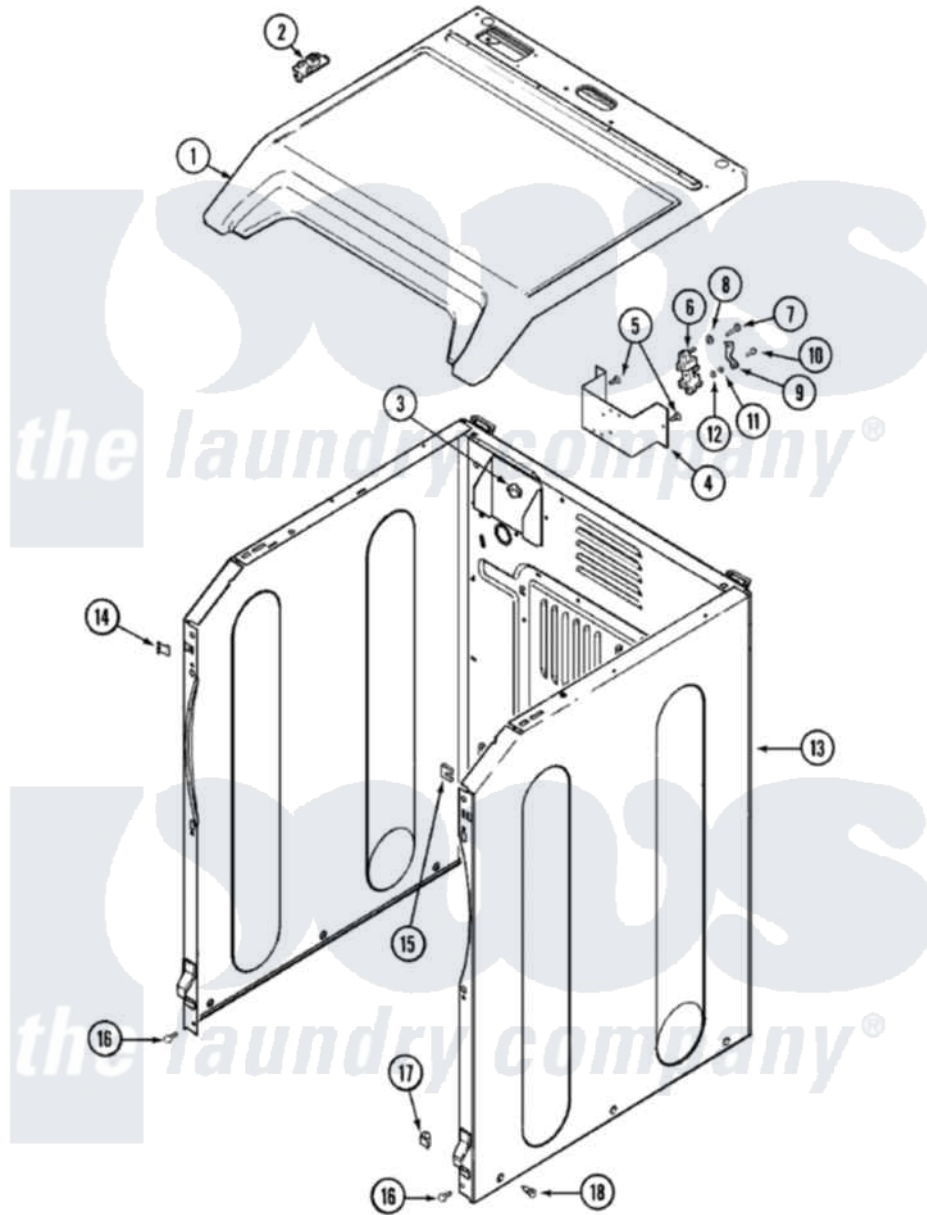

# Maytag MDG7658AWW 01 - CABINET

Maytag Residential Maytag MDG7658AWW Dryer Parts Parts Diagram 01 - CABINET  
 Click on the part number to view part

Item	Original Part Number	Replaced By	Status	Part Description
1	<a href="#">33002627</a>			Cover, Top
2	33001872	<a href="#">33002891</a>		Pin, Locator
3	<a href="#">Y310376</a>			Clip, Door Switch Harness
13	<a href="#">22003639</a>			Cabinet Assembly
"	22003582		Not Available	CABINET, ASSY. (WHT-AS PK)
"	22003367	<a href="#">22004095</a>		Hinge, Plastic
14	<a href="#">22002049</a>			Clip Note: Clip, Front Panel
15	213280	<a href="#">204439</a>		Screw And Fstner Assembly
16	<a href="#">22001995</a>			Screw Note: Screw, Tumbler Front And Shroud
17	<a href="#">Y310376</a>			Clip, Door Switch Harness
18	<a href="#">213007</a>			Xfor Cabinet See Cabinet, Back