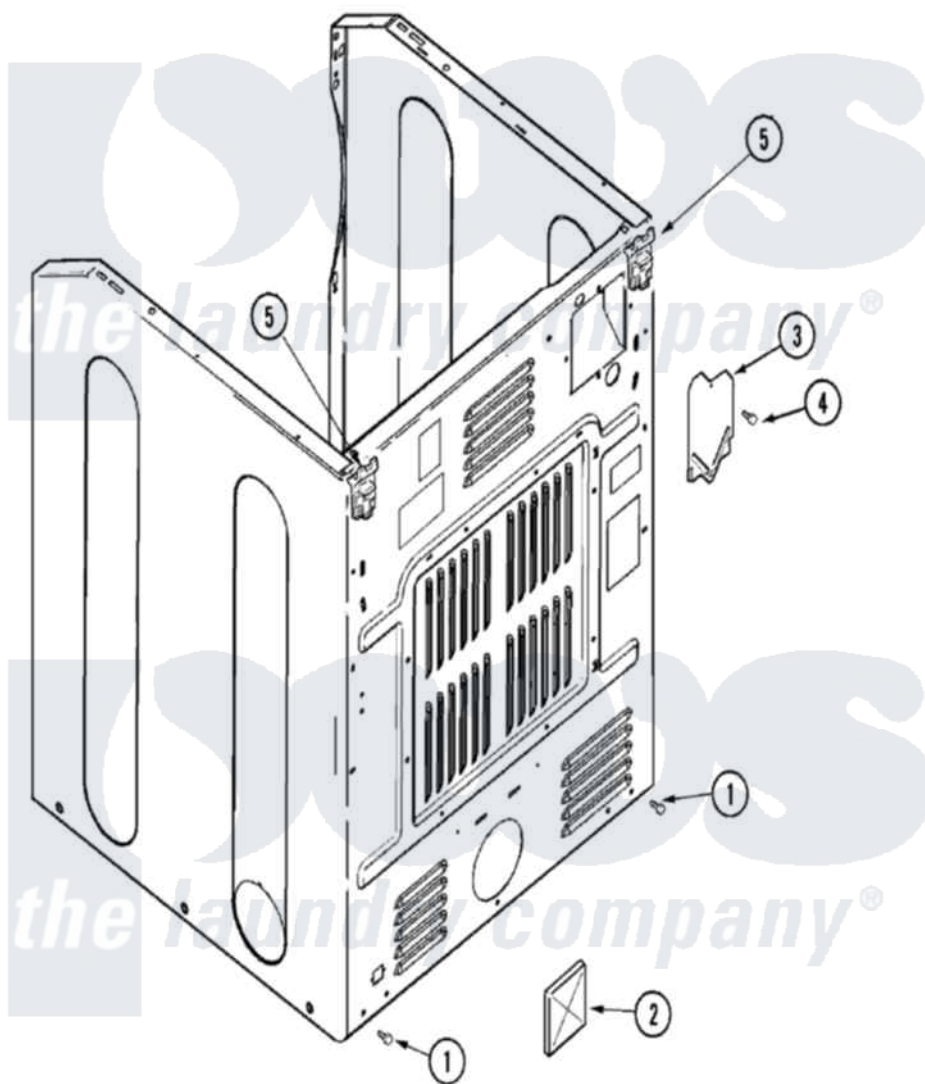

Maytag MDG7758AWW 02 - CABINET-REAR

Maytag Residential Maytag MDG7758AWW Dryer Parts Parts Diagram 02 - CABINET-REAR
 Click on the part number to view part

Item	Original Part Number	Replaced By	Status	Part Description
1	22001995			Screw Note: Screw, Tumbler Front And Shroud
2	33001702			Flap, Pipe
3	33001795			Cover, Terminal Block
4	22001995			Screw Note: Screw, Tumbler Front And Shroud
5	22003367	22004095		Hinge, Plastic
"	22001995			Screw Note: Screw, Tumbler Front And Shroud
6	Y310376			Clip, Door Switch Harness