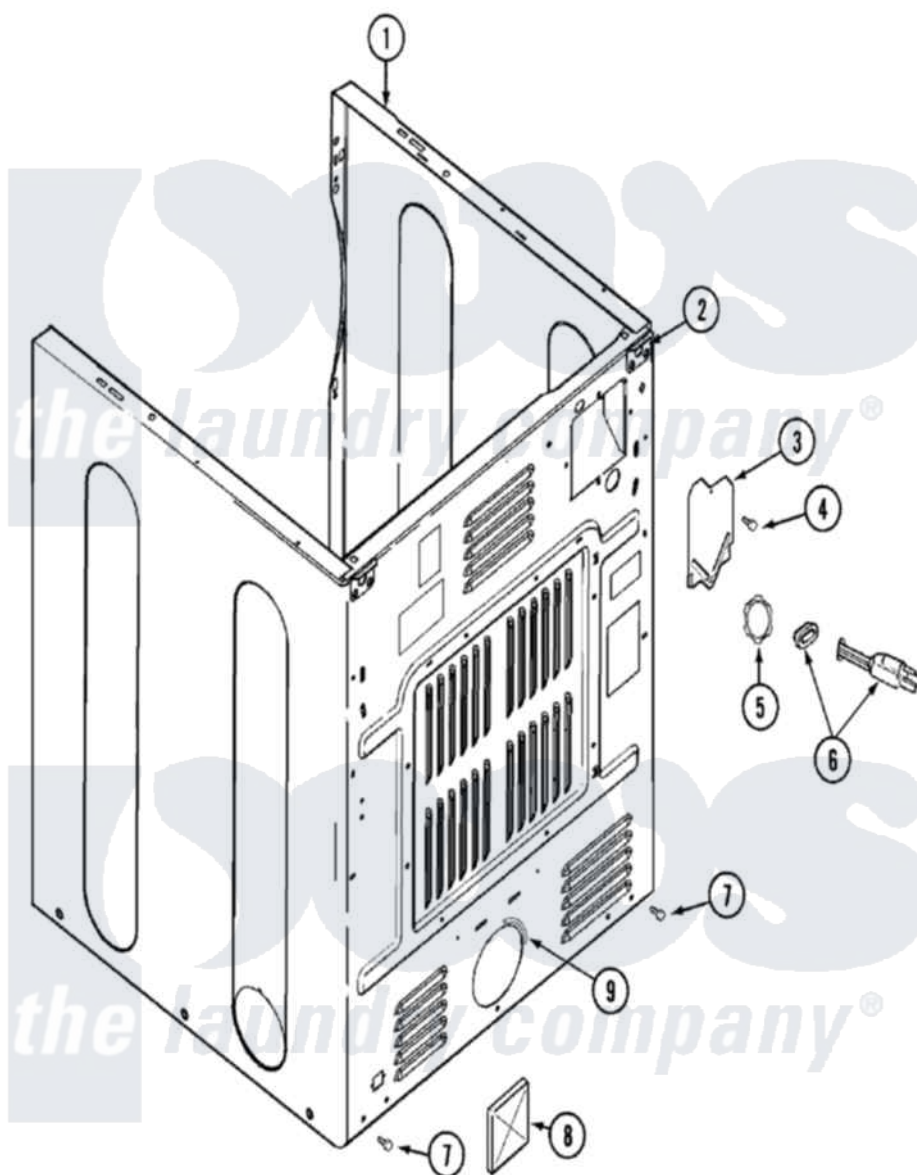

Maytag MDG8000AWW 02 - CABINET-REAR

Maytag Residential Maytag MDG8000AWW Dryer Parts Parts Diagram 02 - CABINET-REAR
 Click on the part number to view part

Item	Original Part Number	Replaced By	Status	Part Description
1	22002548	22003639		Cabinet Assembly
2	33001827		Not Available	BRACKET, CABINET HINGE
3	33001795			Cover, Terminal Block
4	22001995			Screw Note: Screw, Tumbler Front And Shroud
6	33001246		Not Available	CORD, POWER
"	211881			Grommet, Cord Part Not Used-Gas Models Only
7	22001995			Screw Note: Screw, Tumbler Front And Shroud
8	33001702			Flap, Pipe
9	33002283			Guard, Exhaust Duct