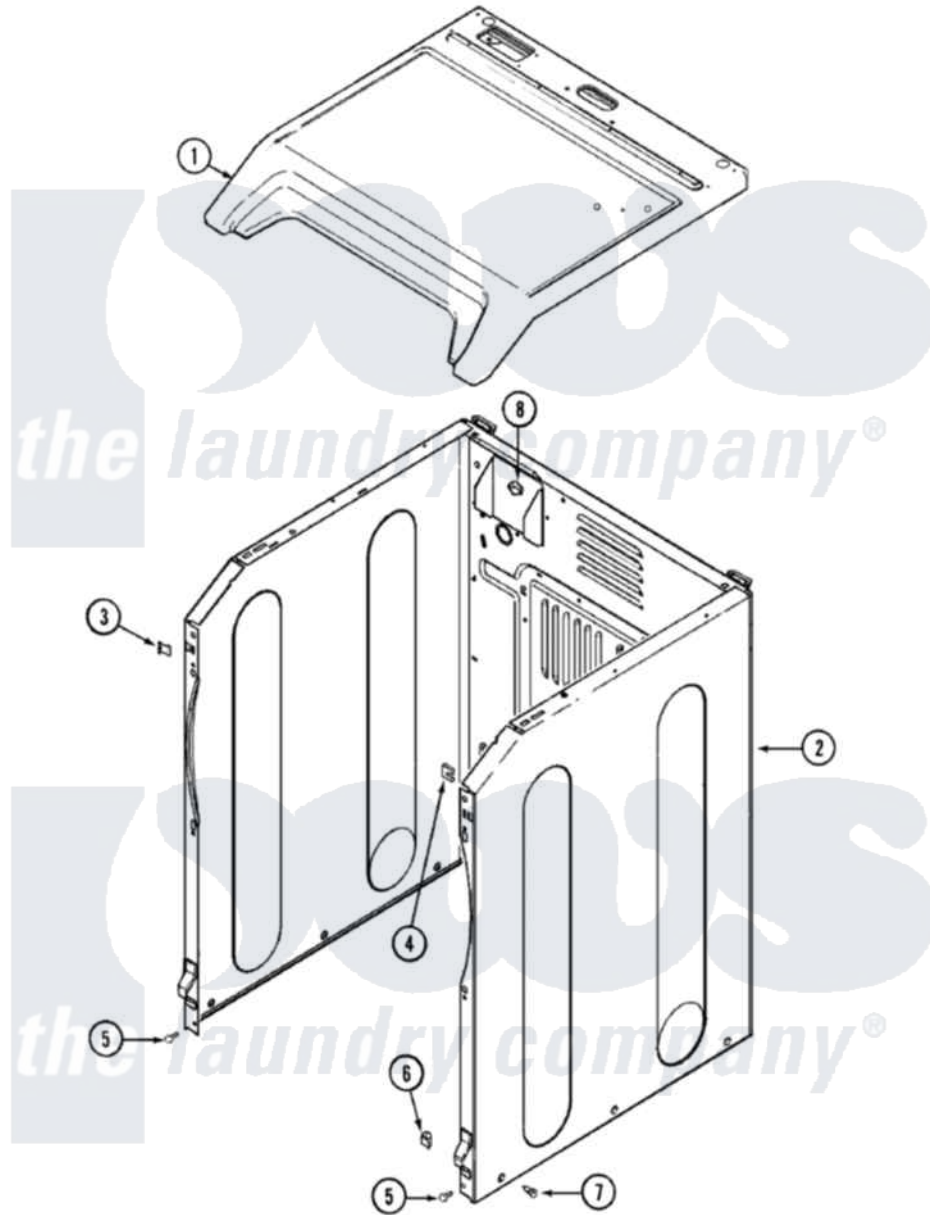

Maytag MDG8000BWW 01 - CABINET-FRONT

Maytag [Residential Maytag MDG8000BWW Dryer Parts](#) Parts Diagram 01 - CABINET-FRONT
 Click on the part number to view part

Item	Original Part Number	Replaced By	Status	Part Description
1	33001872	33002891		Pin, Locator
"	33001865			Cover, Top
2	22002548	22003639		Cabinet Assembly
3	22002049			Clip Note: Clip, Front Panel
4	213280	204439		Screw And Fstner Assembly
5	22001995			Screw Note: Screw, Tumbler Front And Shroud
6	Y310376			Clip, Door Switch Harness
7	213007			Xfor Cabinet See Cabinet, Back
8	Y310376			Clip, Door Switch Harness