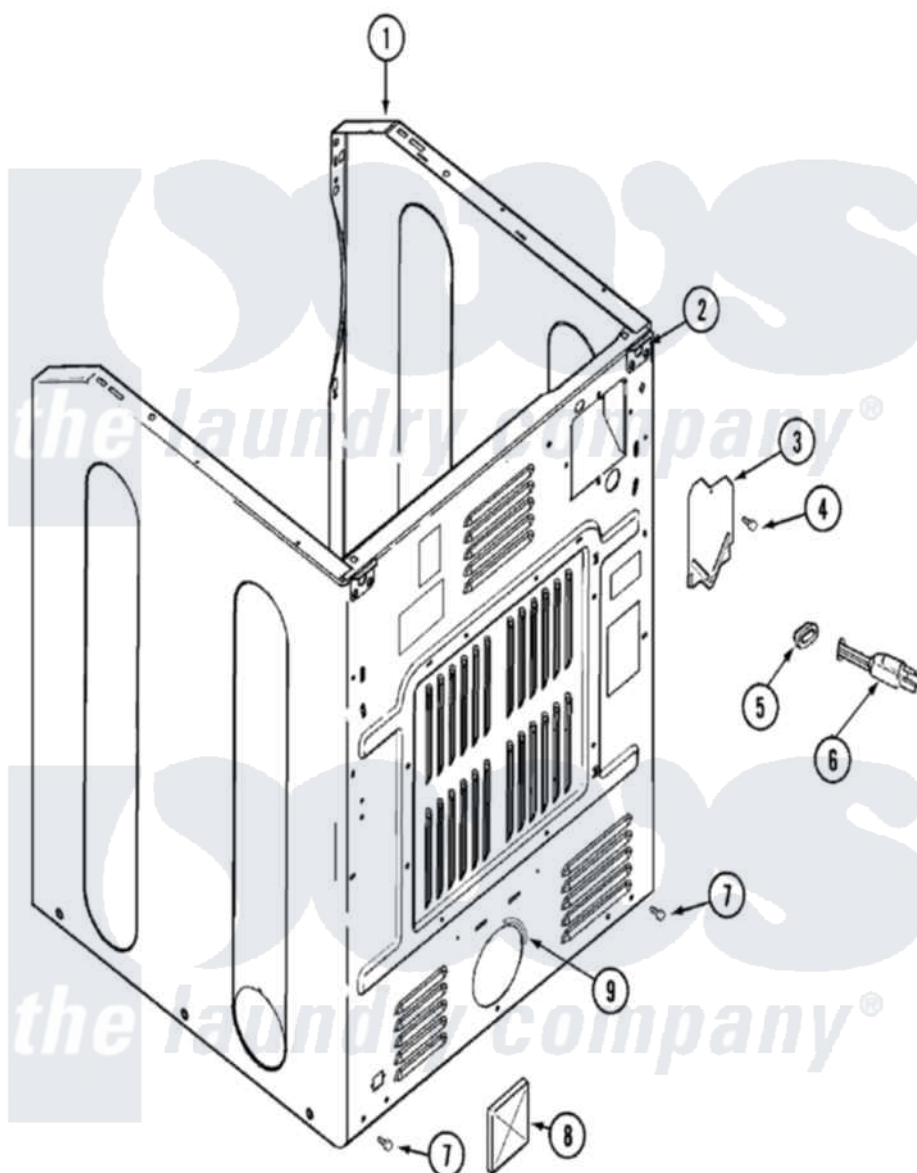

Maytag MDG8000BWW 02 - CABINET-REAR

Maytag Residential Maytag MDG8000BWW Dryer Parts Parts Diagram 02 - CABINET-REAR
 Click on the part number to view part

Item	Original Part Number	Replaced By	Status	Part Description
1	22002548	22003639		Cabinet Assembly
2	33001827		Not Available	BRACKET, CABINET HINGE
3	33001795			Cover, Terminal Block
4	22001995			Screw Note: Screw, Tumbler Front And Shroud
5	211881			Grommet, Cord Part Not Used-Gas Models Only
6	33001246		Not Available	CORD, POWER
7	22001995			Screw Note: Screw, Tumbler Front And Shroud
8	33001702			Flap, Pipe
9	33002283			Guard, Exhaust Duct