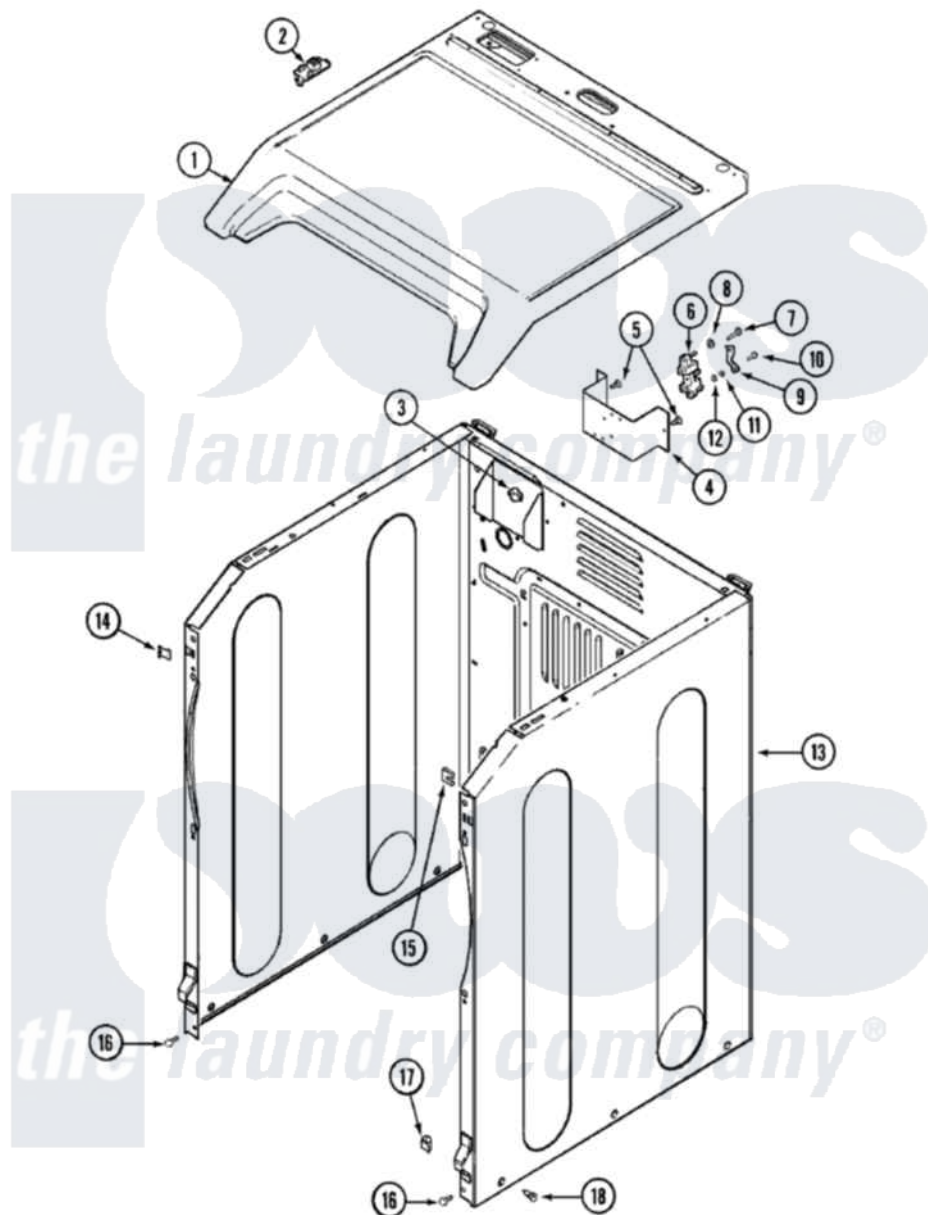

Maytag MDG8058BWW 01 - CABINET

Maytag Residential Maytag MDG8058BWW Dryer Parts Parts Diagram 01 - CABINET
 Click on the part number to view part

Item	Original Part Number	Replaced By	Status	Part Description
1	33001865			Cover, Top
2	33001872	33002891		Pin, Locator
3	213007			Xfor Cabinet See Cabinet, Back
13	22002548	22003639		Cabinet Assembly
14	22002049			Clip Note: Clip, Front Panel
15	213280	204439		Screw And Fstner Assembly
16	22001995			Screw Note: Screw, Tumbler Front And Shroud
17	Y310376			Clip, Door Switch Harness
18	213007			Xfor Cabinet See Cabinet, Back