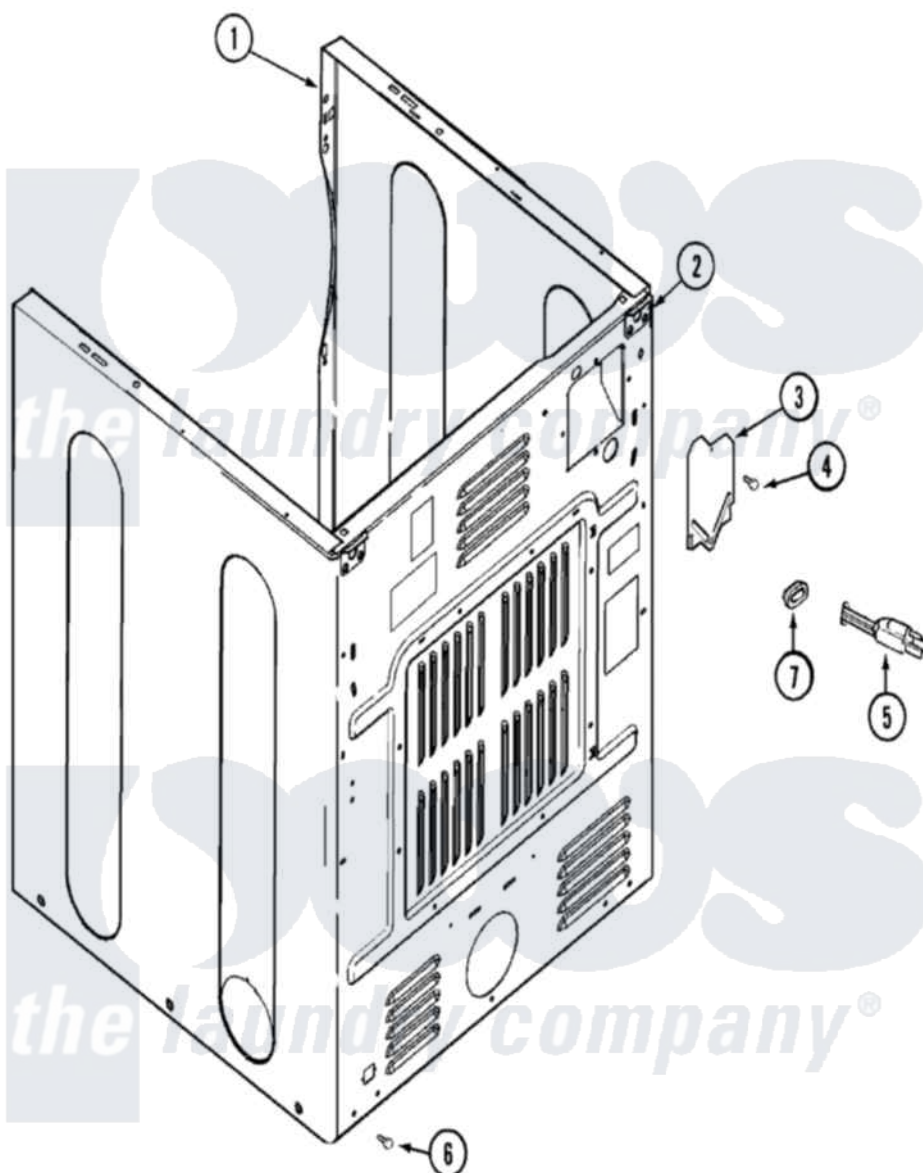

Maytag MDG8416AWW 02 - CABINET-REAR

Maytag Residential Maytag MDG8416AWW Dryer Parts Parts Diagram 02 - CABINET-REAR
 Click on the part number to view part

Item	Original Part Number	Replaced By	Status	Part Description
1	33001897			Cabinet
2	33001827		Not Available	BRACKET, CABINET HINGE
3	33001795			Cover, Terminal Block
4	22001995			Screw Note: Screw, Tumbler Front And Shroud
5	33001246		Not Available	CORD, POWER
6	22001995			Screw Note: Screw, Tumbler Front And Shroud
7	211881			Grommet, Cord Part Not Used- Gas Models Only