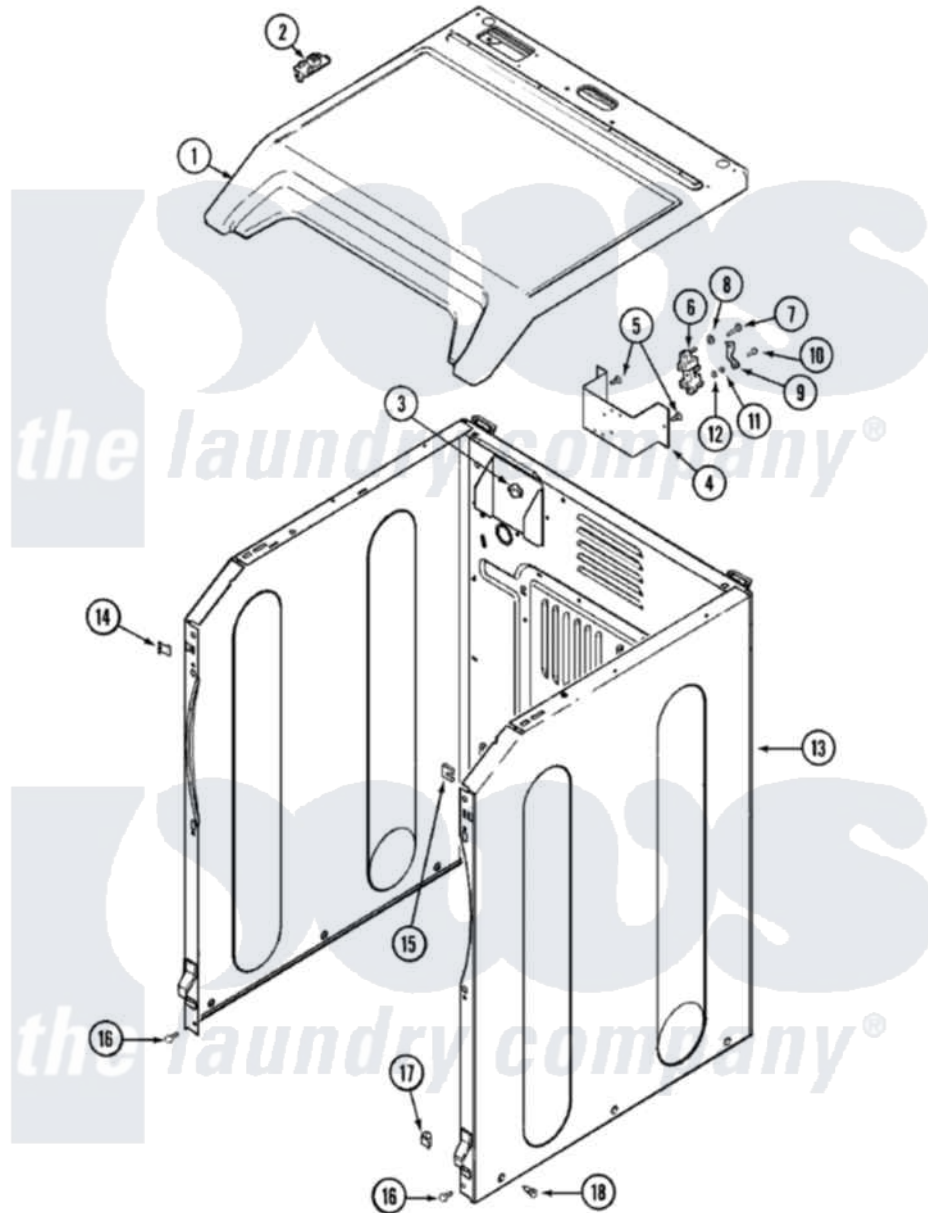

Maytag MDG8600AWQ 01 - CABINET

Maytag Residential Maytag MDG8600AWQ Dryer Parts Parts Diagram 01 - CABINET
 Click on the part number to view part

Item	Original Part Number	Replaced By	Status	Part Description
1	33002628			Cover, Top
"	33002367			Cover, Top
2	33001872	33002891		Pin, Locator
3	Y310376			Clip, Door Switch Harness
13	22003640			Cabinet Assembly
"	22003583		Not Available	CABINET, ASSY. (BSQ-AS PK)
"	22002659	22003640		Cabinet Assembly
14	22002049			Clip Note: Clip, Front Panel
15	213280	204439		Screw And Fstner Assembly
16	22001995			Screw Note: Screw, Tumbler Front And Shroud
17	Y310376			Clip, Door Switch Harness
18	22003409	213007		Xfor Cabinet See Cabinet, Back
"	213007			Xfor Cabinet See Cabinet, Back