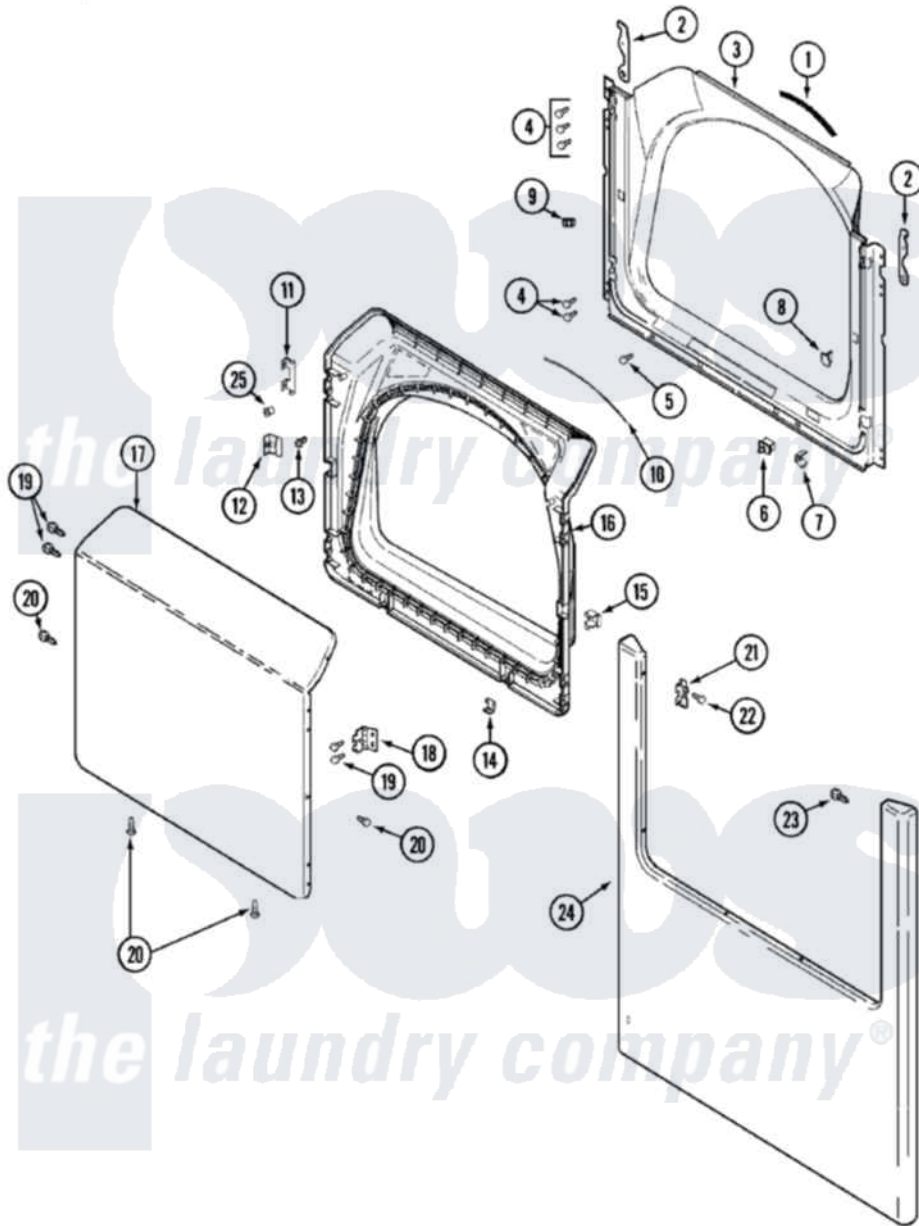

Maytag MDG8757AWQ 04 - DOOR

Maytag Residential Maytag MDG8757AWQ Dryer Parts Parts Diagram 04 - DOOR
 Click on the part number to view part

Item	Original Part Number	Replaced By	Status	Part Description
1	33001767			Seal, Shroud
2	33002386	33002597		Hook, Security
3	33002379			Shroud
4	22001995			Screw Note: Screw, Tumbler Front And Shroud
5	33001768			Screw, Shroud Note: Screw, Shroud And Outlet Duct
6	33001508	W10169313		Switch-Dor
7	33001760			Bracket, Hinge
8	33001771			Bushing, Inner Door
9	Y304578	LA-1003		Door Catch Kit
"	33001791	306436		Door Latch Kit--W
10	33002094			Seal, Door
11	22002038			Clip, Door
12	33001793			Bracket, Strike
13	33001761			Strike, Door
14	22002039			Clip, Door

15	33001763		Plug, Inner Door
16	22002039		Clip, Door
"	33002351		Screw
"	33002397		Door, Inner/ W Seal
17	33002431		Panel, Door
"	22001817		Sheet, Sound Damper
18	33001759		Hinge, Door
19	22002062	98006631	Screw
20	33002351		Screw
21	33002349		Cover, Hinge Hole
22	33001787		Screw, Hinge Note: Screw, Hinge Hole Cover
23	22002012		Screw, Hinge Note: Screw, Hinge Bracket
24	33002396	Not Available	PANEL, FRONT (BSQ)