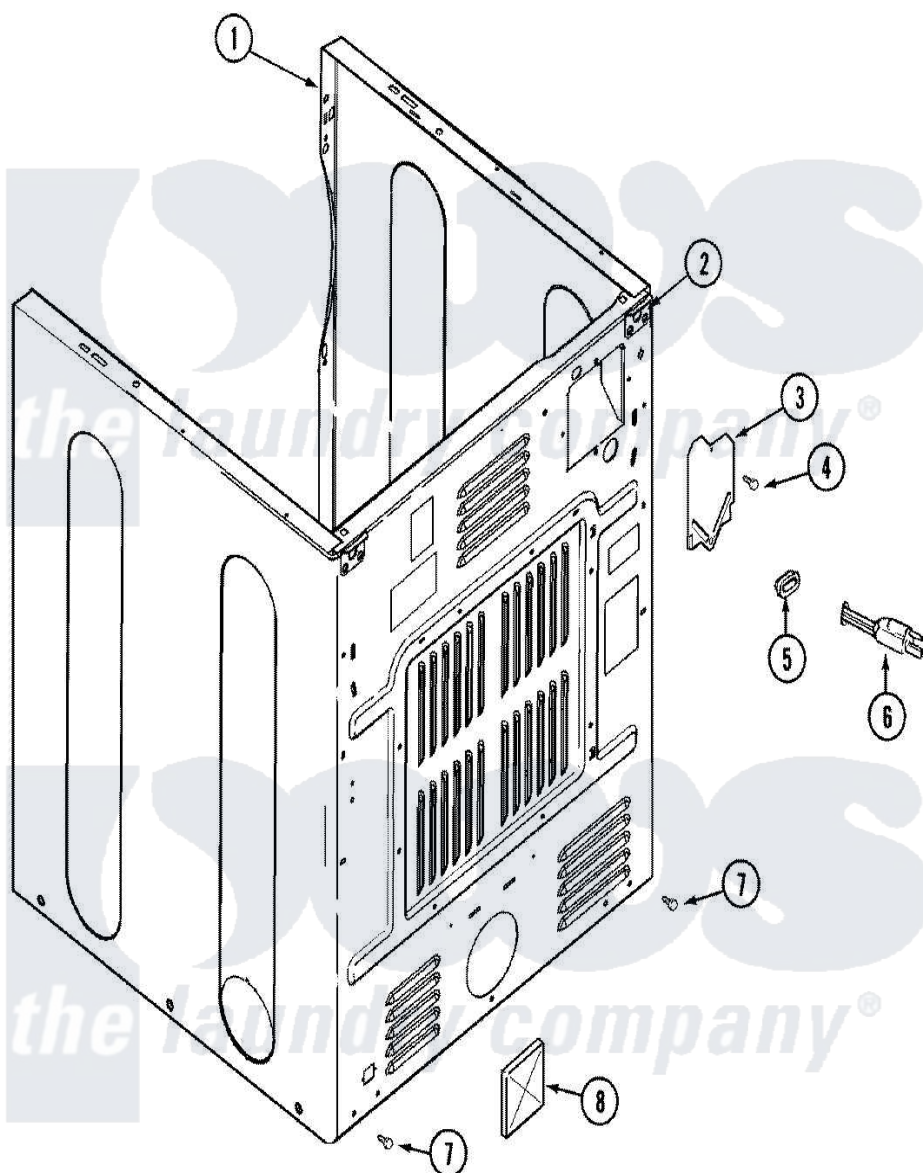

# Maytag MDG9306AXW 02 - CABINET-REAR

Maytag Residential Maytag MDG9306AXW Dryer Parts Parts Diagram 02 - CABINET-REAR  
 Click on the part number to view part

Item	Original Part Number	Replaced By	Status	Part Description
1	<a href="#">33001897</a>			Cabinet
2	33001827		Not Available	BRACKET, CABINET HINGE
3	<a href="#">33001795</a>			Cover, Terminal Block
4	<a href="#">22001995</a>			Screw Note: Screw, Tumbler Front And Shroud
5	<a href="#">211881</a>			Grommet, Cord Part Not Used-Gas Models Only
6	33001246		Not Available	CORD, POWER
7	<a href="#">22001995</a>			Screw Note: Screw, Tumbler Front And Shroud