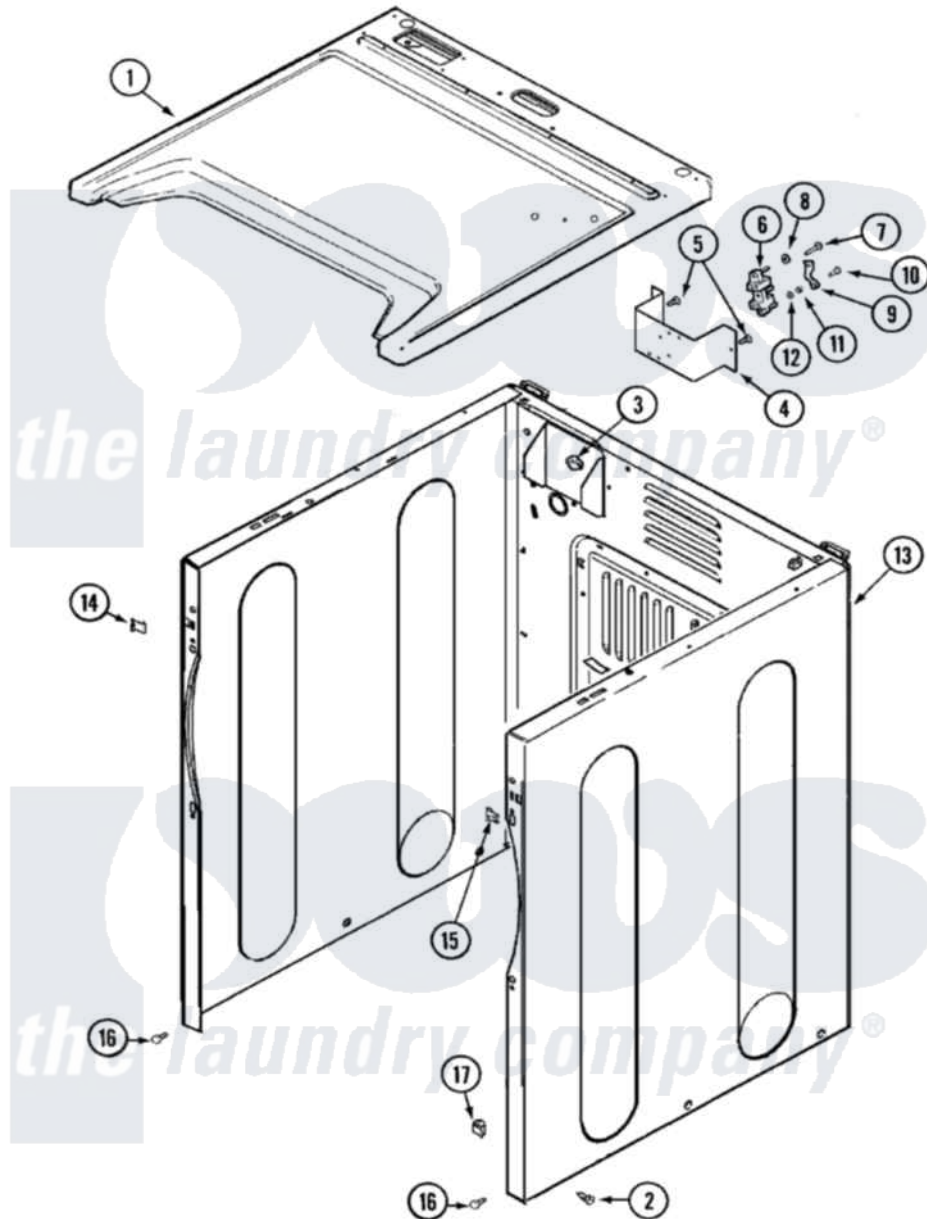

Maytag MDG9316AWA 01 - CABINET

Maytag [Residential Maytag MDG9316AWA Dryer Parts](#) Parts Diagram 01 - CABINET
 Click on the part number to view part

Item	Original Part Number	Replaced By	Status	Part Description
1	33001906		Not Available	COVER, TOP (ALM)---NA
2	213007			Xfor Cabinet See Cabinet, Back
3	Y310376			Clip, Door Switch Harness
13	33001898	33002373		Cabinet
14	22002049			Clip Note: Clip, Front Panel
15	213280	204439		Screw And Fstner Assembly
16	22001995			Screw Note: Screw, Tumbler Front And Shroud
17	Y310376			Clip, Door Switch Harness