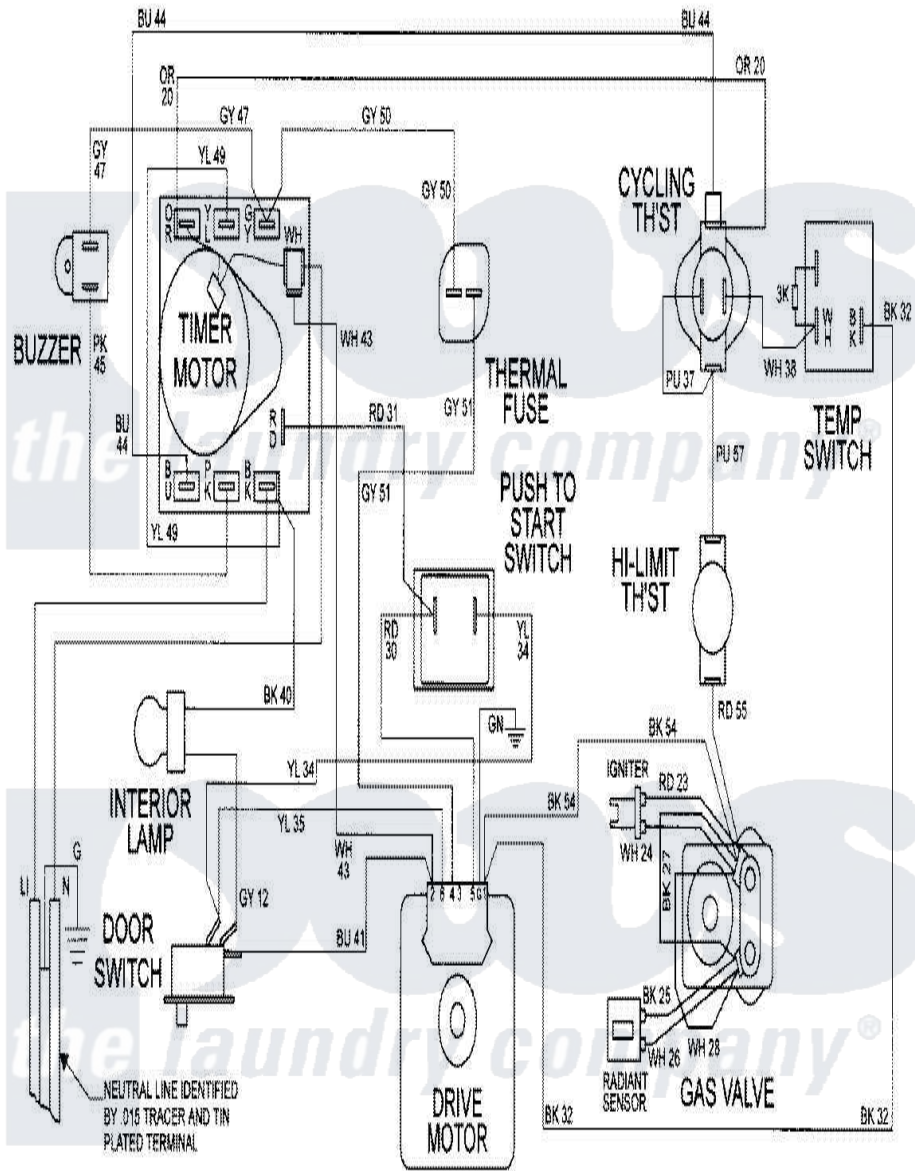

Maytag MDG9316AWA 14 - WIRING INFORMATION

POWER CORD

Maytag [Residential Maytag MDG9316AWA Dryer Parts](#) Parts Diagram 14 - WIRING INFORMATION
 Click on the part number to view part

Item	Original Part Number	Replaced By	Status	Part Description
NI	15002308		Not Available	WIRING INFORMATION