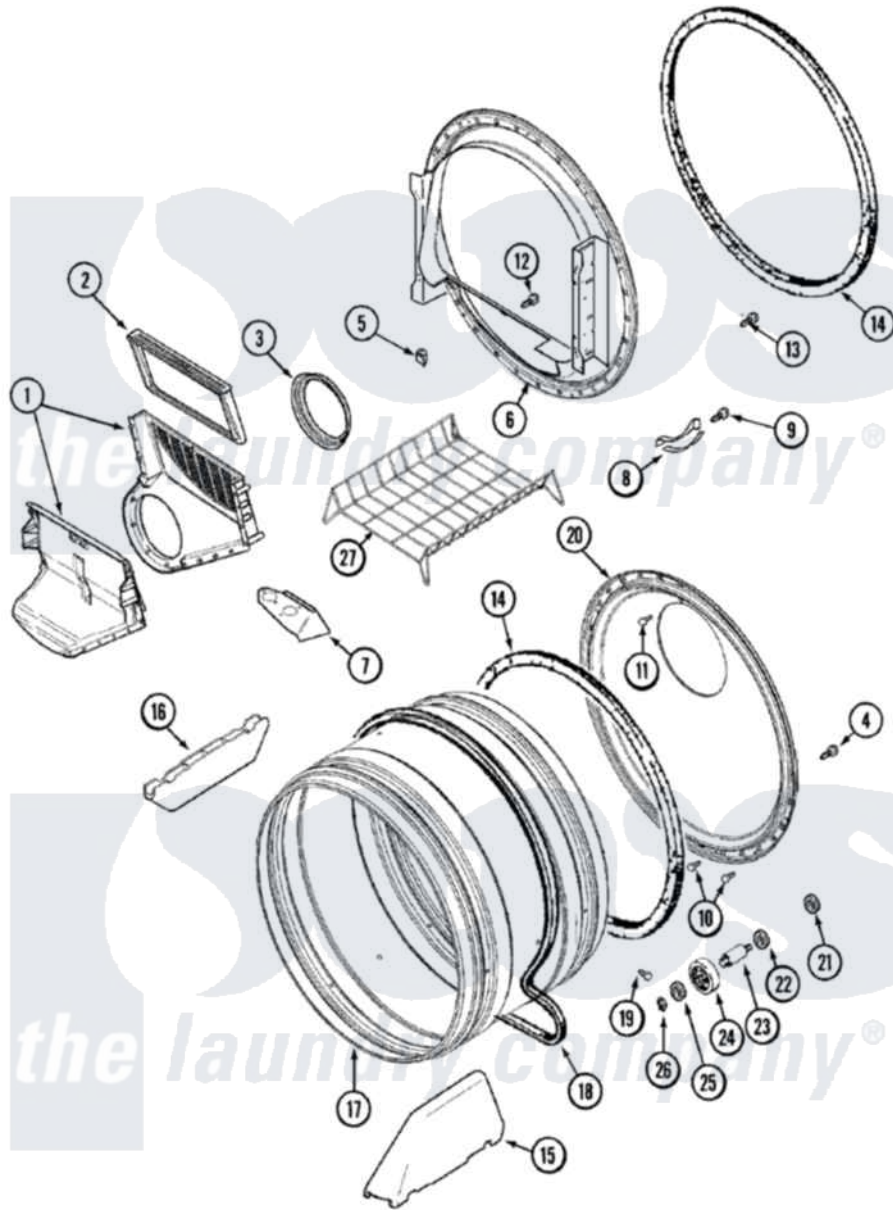

Maytag MDG9360BWW 07 - TUMBLER

Maytag Residential Maytag MDG9360BWW Dryer Parts Parts Diagram 07 - TUMBLER
 Click on the part number to view part

Item	Original Part Number	Replaced By	Status	Part Description
1	33002765		Not Available	INLET DUCT ASSEMBLY (GAS)
"	33001799			Outlet Duct Assembly Note: Outlet Duct Assembly
2	33001808			Filter, Lint
3	33001758	33002560		Seal, Blower
4	33002190			SCrew, C BraCe, BraCket, Cabinet
5	Y310376			Clip, Door Switch Harness
6	33001802			Front, Tumbler
7	W10124350		Not Available	NOT REQUIRED PART OR SEE NOTE
8	306508			Tumbler Bearing Kit ---W
9	210720			Rivet, Bearing To Tumbler Frnt
10	22001996	3370225		Screw
11	210932			Screw, No.8 X 9/16 Ctsk Note: Screw, Inlet Duct
12	312311	312311MAY		Screw

13	33001855	33002917	Screw, No.10-16
14	33001807		Seal, Tumbler
15	33001756	33002032	Baffle
16	33001755		Baffle
17	33001889		Tumbler
18	33001777	33002535	V-Belt
19	33001788	33002973	Screw, No.9-15 X 1.00 Hx WS
20	33002779		Tumbler Back And Seal As-Pack
"	33001801		Back, Tumbler
21	33001443		Nut, Hex
22	Y313347	312535	Washer, Vault Mounting Brk.
23	Y312948	6-3129480	Shaft- Tumbler
24	Y303373	12001541	Drum Roller/Washer Assembly--W
25	312535		Washer, Vault Mounting Brk.
26	410233	9703438	Ring-Retrn
27	33001917	33001917A	Rack- Dryi