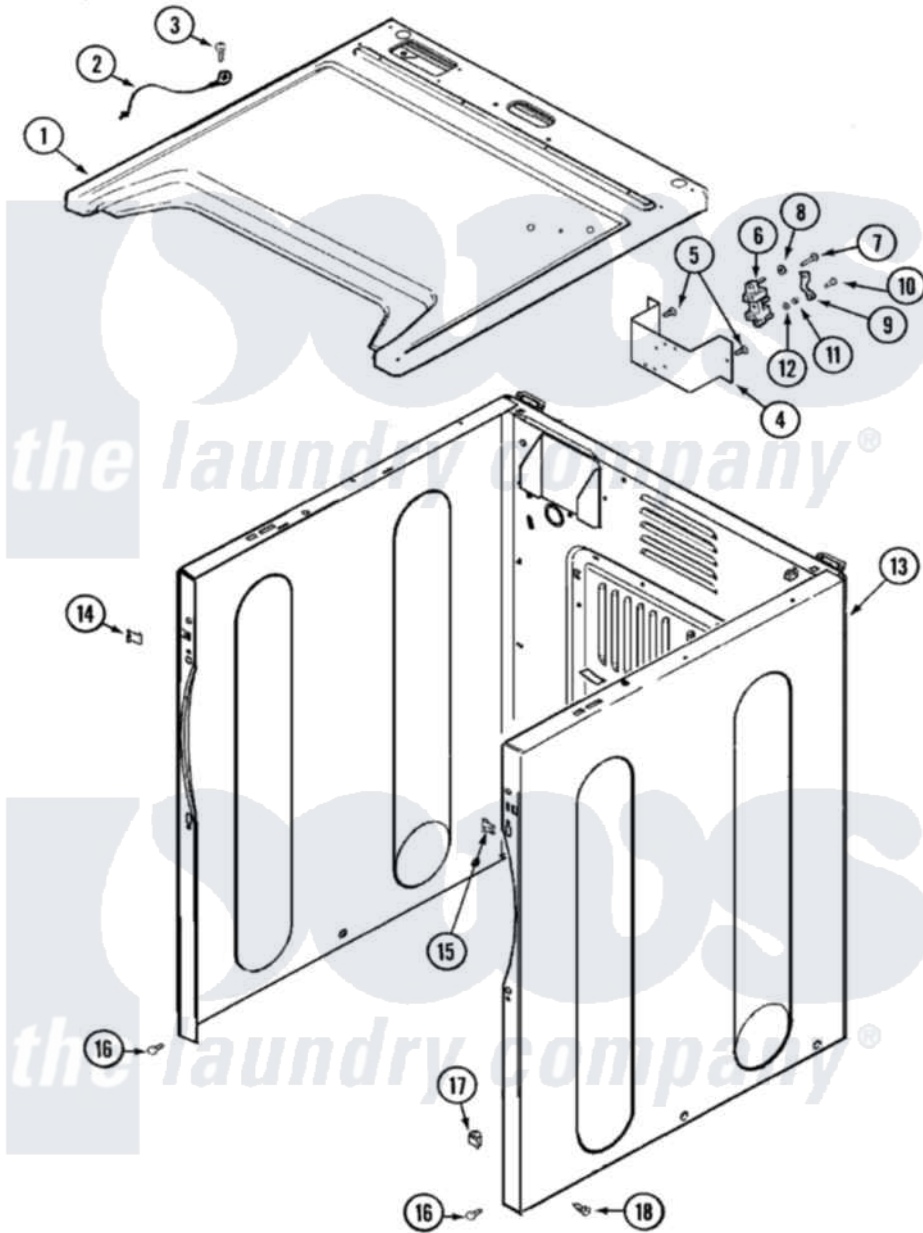

Maytag MDG9390AXW 01 - CABINET

Maytag Residential Maytag MDG9390AXW Dryer Parts Parts Diagram 01 - CABINET
 Click on the part number to view part

Item	Original Part Number	Replaced By	Status	Part Description
1	33001896			Cover, Top
13	33001897			Cabinet
14	22002049			Clip Note: Clip, Front Panel
15	213280	204439		Screw And Fstner Assembly
16	22001995			Screw Note: Screw, Tumbler Front And Shroud
17	Y310376			Clip, Door Switch Harness
18	213007			Xfor Cabinet See Cabinet, Back