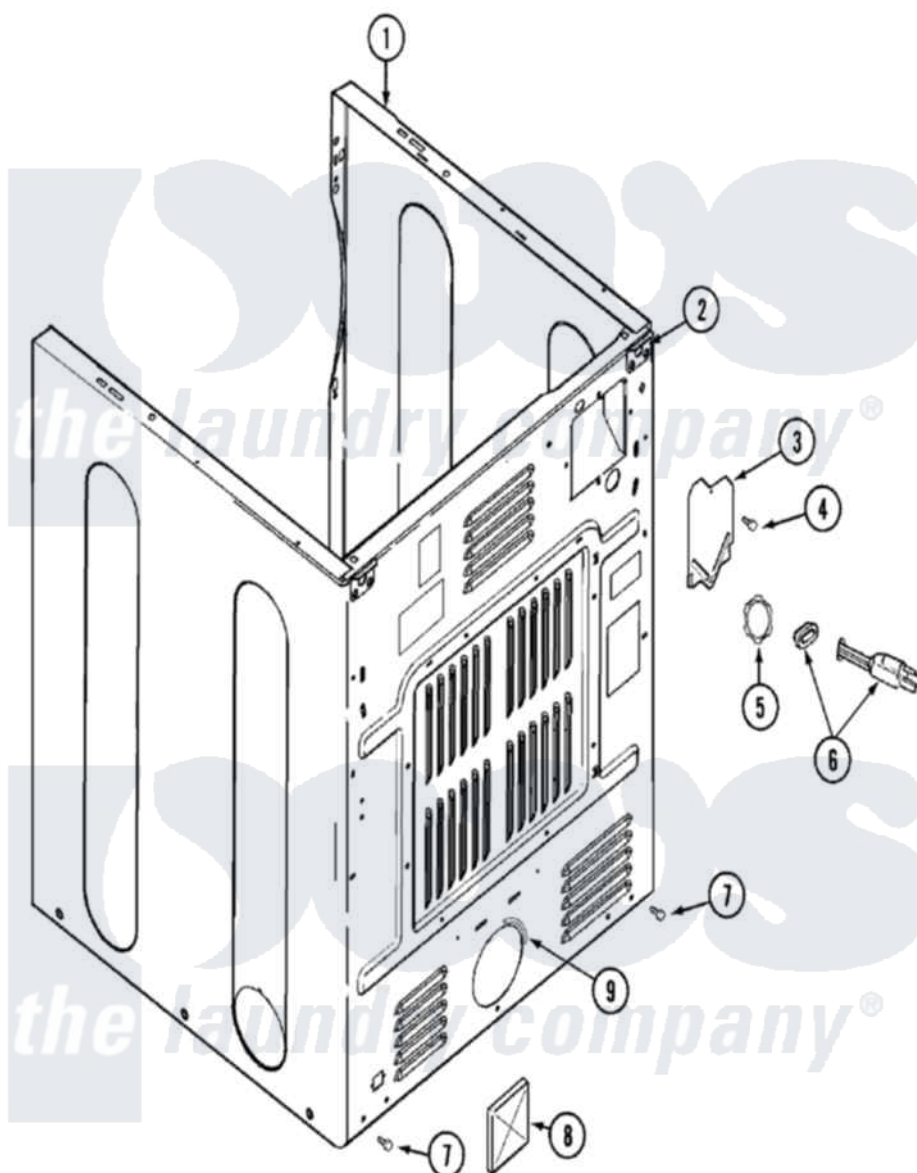

Maytag MDG9390AXW 02 - CABINET-REAR

Maytag Residential Maytag MDG9390AXW Dryer Parts Parts Diagram 02 - CABINET-REAR
 Click on the part number to view part

Item	Original Part Number	Replaced By	Status	Part Description
1	33001897			Cabinet
2	33001827		Not Available	BRACKET, CABINET HINGE
3	33001795			Cover, Terminal Block
4	22001995			Screw Note: Screw, Tumbler Front And Shroud
6	33001246		Not Available	CORD, POWER
"	211881			Grommet, Cord Part Not Used-Gas Models Only
7	22001995			Screw Note: Screw, Tumbler Front And Shroud
8	33001702			Flap, Pipe
9	33002283			Guard, Exhaust Duct