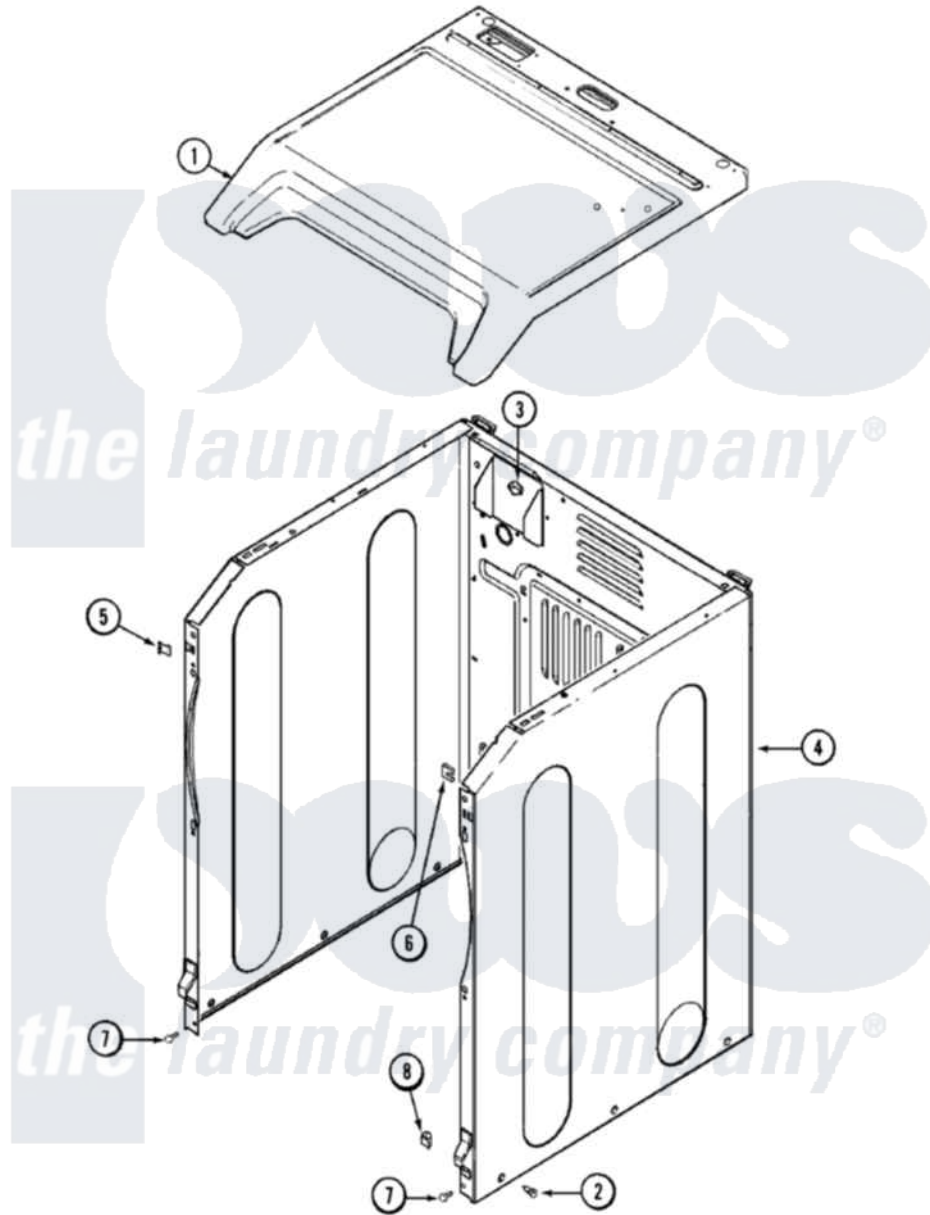

Maytag MDG9557AWQ 02 - CABINET (MDG)

Maytag Residential Maytag MDG9557AWQ Dryer Parts Parts Diagram 02 - CABINET (MDG)
 Click on the part number to view part

| Item | Original Part Number | Replaced By | Status | Part Description |
|------|--------------------------|-------------------------|---------------|---|
| 1 | 33002372 | | Not Available | COVER, TOP (BSQ) |
| 2 | 213007 | | | Xfor Cabinet See Cabinet, Back |
| 3 | 33002073 | Y310376 | | Clip, Door Switch Harness |
| 4 | 33002373 | | | Cabinet |
| 5 | 22002049 | | | Clip Note: Clip, Front Panel |
| 6 | 213280 | 204439 | | Screw And Fstner Assembly |
| 7 | 22001995 | | | Screw Note: Screw, Tumbler Front And Shroud |
| 8 | Y310376 | | | Clip, Door Switch Harness |