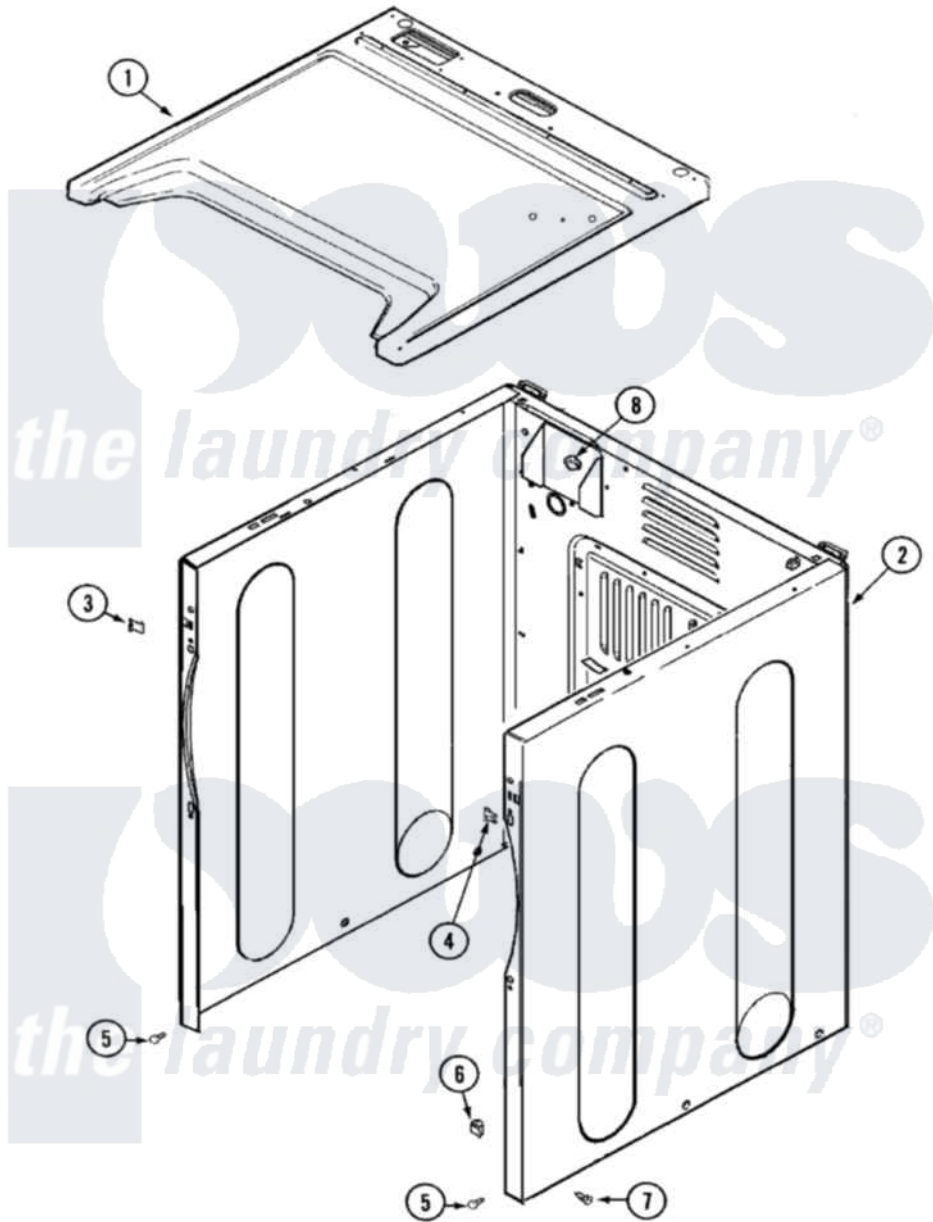

Maytag MDG9606AWA 01 - CABINET-FRONT

Maytag Residential Maytag MDG9606AWA Dryer Parts Parts Diagram 01 - CABINET-FRONT
 Click on the part number to view part

Item	Original Part Number	Replaced By	Status	Part Description
1	33001906		Not Available	COVER, TOP (ALM)---NA
2	33001898	33002373		Cabinet
3	22002049			Clip Note: Clip, Front Panel
4	213280	204439		Screw And Fstner Assembly
5	22001995			Screw Note: Screw, Tumbler Front And Shroud
6	Y310376			Clip, Door Switch Harness
7	213007			Xfor Cabinet See Cabinet, Back
8	Y310376			Clip, Door Switch Harness