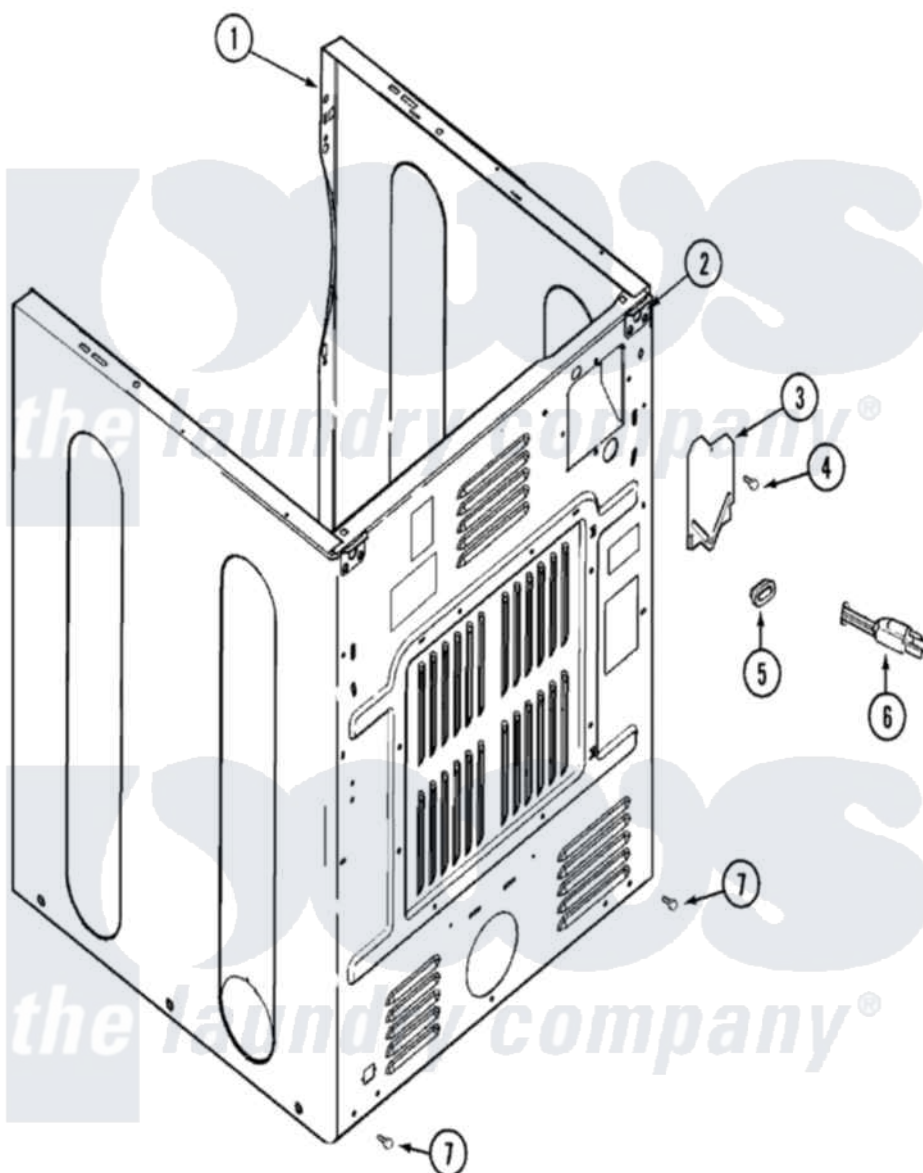

# Maytag MDG9606AWW 02 - CABINET-REAR

Maytag Residential Maytag MDG9606AWW Dryer Parts Parts Diagram 02 - CABINET-REAR  
 Click on the part number to view part

Item	Original Part Number	Replaced By	Status	Part Description
1	<a href="#">33001897</a>			Cabinet
2	<a href="#">22001995</a>			Screw Note: Screw, Tumbler Front And Shroud
3	<a href="#">33001795</a>			Cover, Terminal Block
4	<a href="#">22001995</a>			Screw Note: Screw, Tumbler Front And Shroud
5	<a href="#">211881</a>			Grommet, Cord Part Not Used-Gas Models Only
6	33001246		Not Available	CORD, POWER