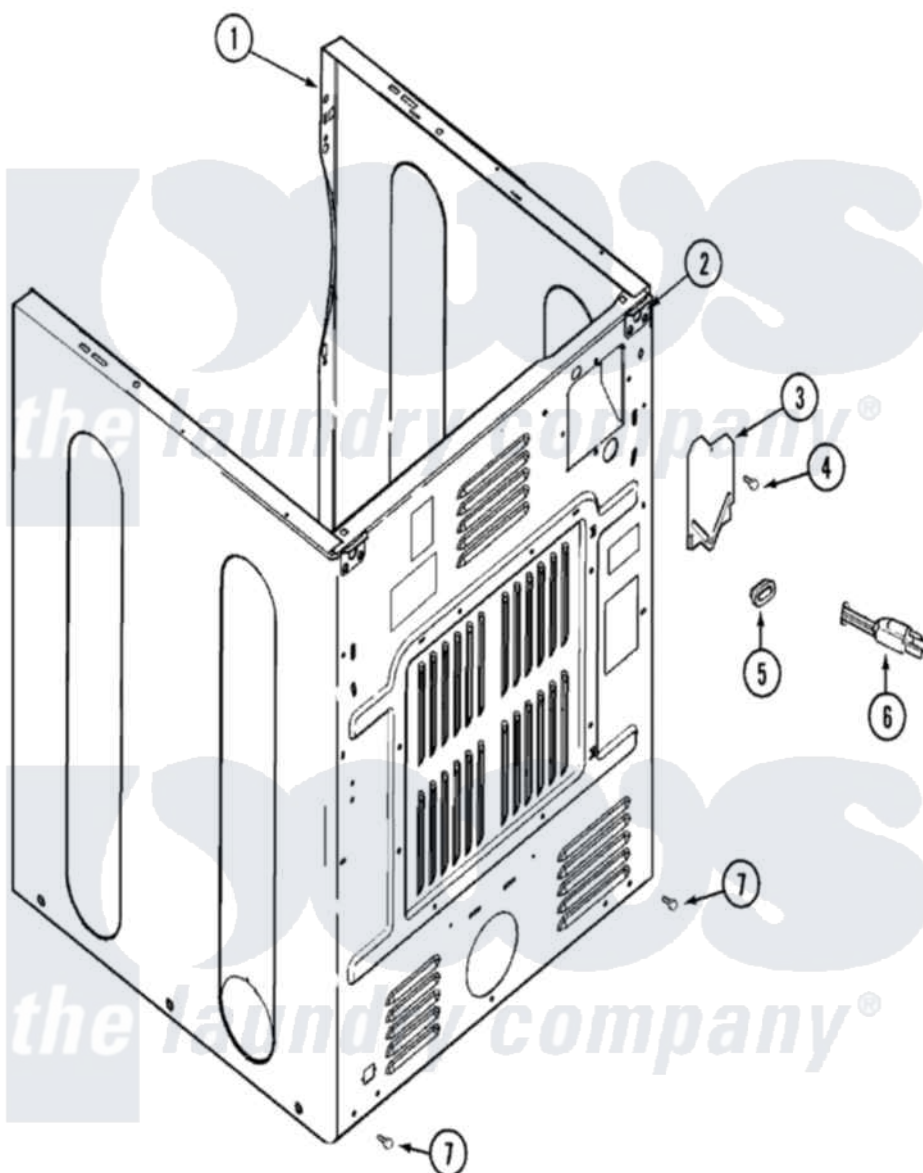

# Maytag MDG9606AXW 02 - CABINET-REAR

Maytag Residential Maytag MDG9606AXW Dryer Parts Parts Diagram 02 - CABINET-REAR  
 Click on the part number to view part

Item	Original Part Number	Replaced By	Status	Part Description
1	<a href="#">33001897</a>			Cabinet
2	<a href="#">22001995</a>			Screw Note: Screw, Tumbler Front And Shroud
3	<a href="#">33001795</a>			Cover, Terminal Block
4	<a href="#">22001995</a>			Screw Note: Screw, Tumbler Front And Shroud
5	<a href="#">211881</a>			Grommet, Cord Part Not Used-Gas Models Only
6	33001246		Not Available	CORD, POWER