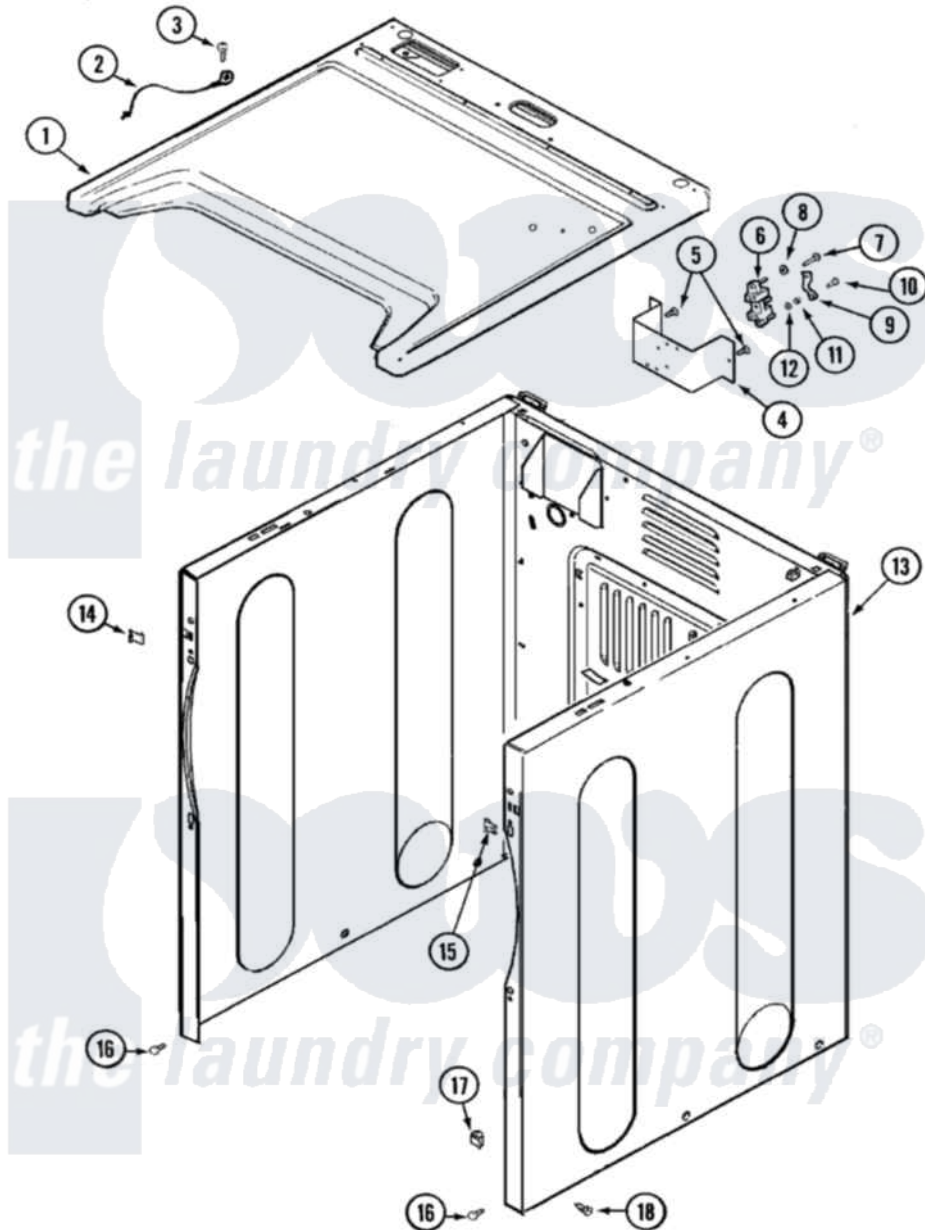

Maytag MDG9706AWA 01 - CABINET

Maytag [Residential Maytag MDG9706AWA Dryer Parts](#) Parts Diagram 01 - CABINET
 Click on the part number to view part

Item	Original Part Number	Replaced By	Status	Part Description
1	33001906		Not Available	COVER, TOP (ALM)---NA
2	33001859		Not Available	WIRE, GROUND
3	210186	3370225		Screw
13	33001898	33002373		Cabinet
14	22002049			Clip Note: Clip, Front Panel
15	213280	204439		Screw And Fstner Assembly
16	22001995			Screw Note: Screw, Tumbler Front And Shroud
17	Y310376			Clip, Door Switch Harness
18	213007			Xfor Cabinet See Cabinet, Back