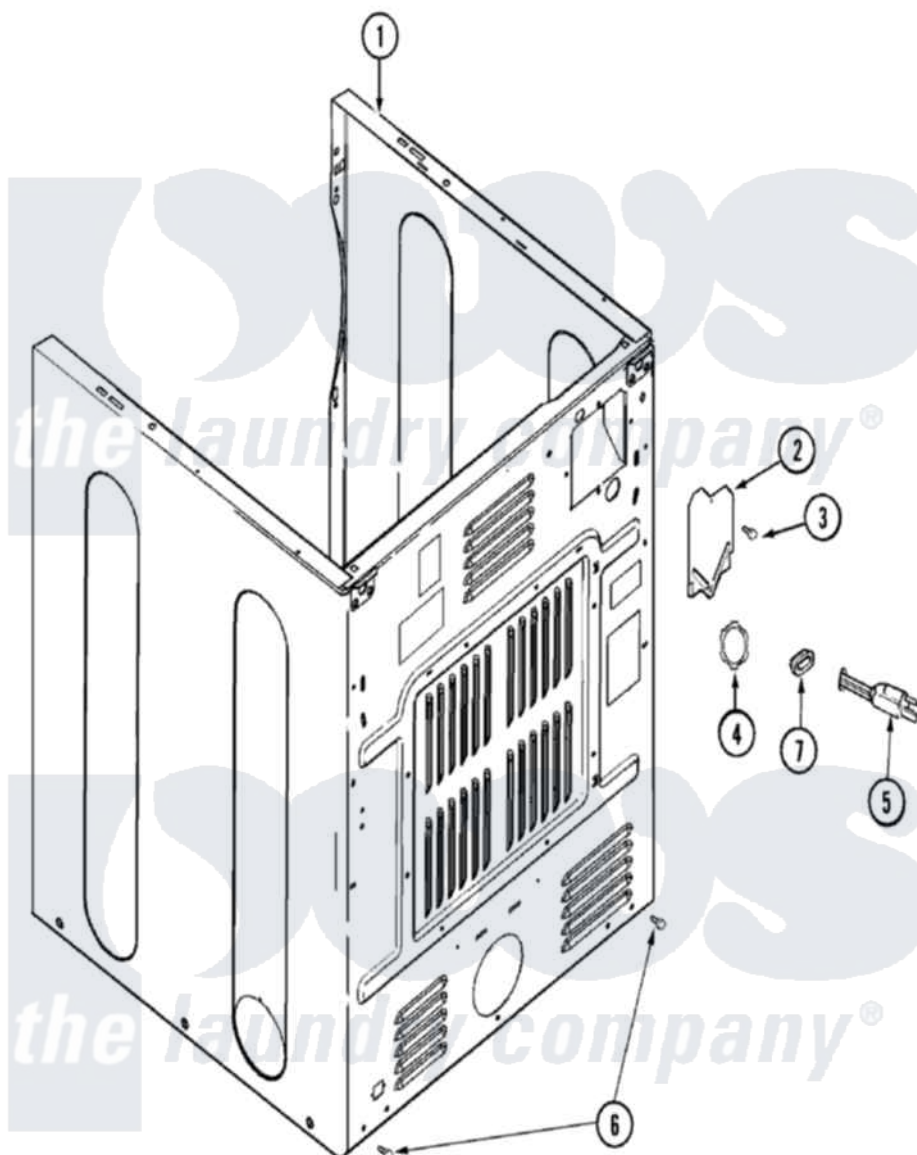

# Maytag MDG9706AWA 02 - CABINET-REAR

Maytag Residential Maytag MDG9706AWA Dryer Parts Parts Diagram 02 - CABINET-REAR  
 Click on the part number to view part

Item	Original Part Number	Replaced By	Status	Part Description
1	33001898	<a href="#">33002373</a>		Cabinet
2	<a href="#">33001795</a>			Cover, Terminal Block
3	<a href="#">22001995</a>			Screw Note: Screw, Tumbler Front And Shroud
5	33001246		Not Available	CORD, POWER
6	<a href="#">22001995</a>			Screw Note: Screw, Tumbler Front And Shroud
7	33002053	<a href="#">211881</a>		Grommet, Cord Part Not Used- Gas Models Only