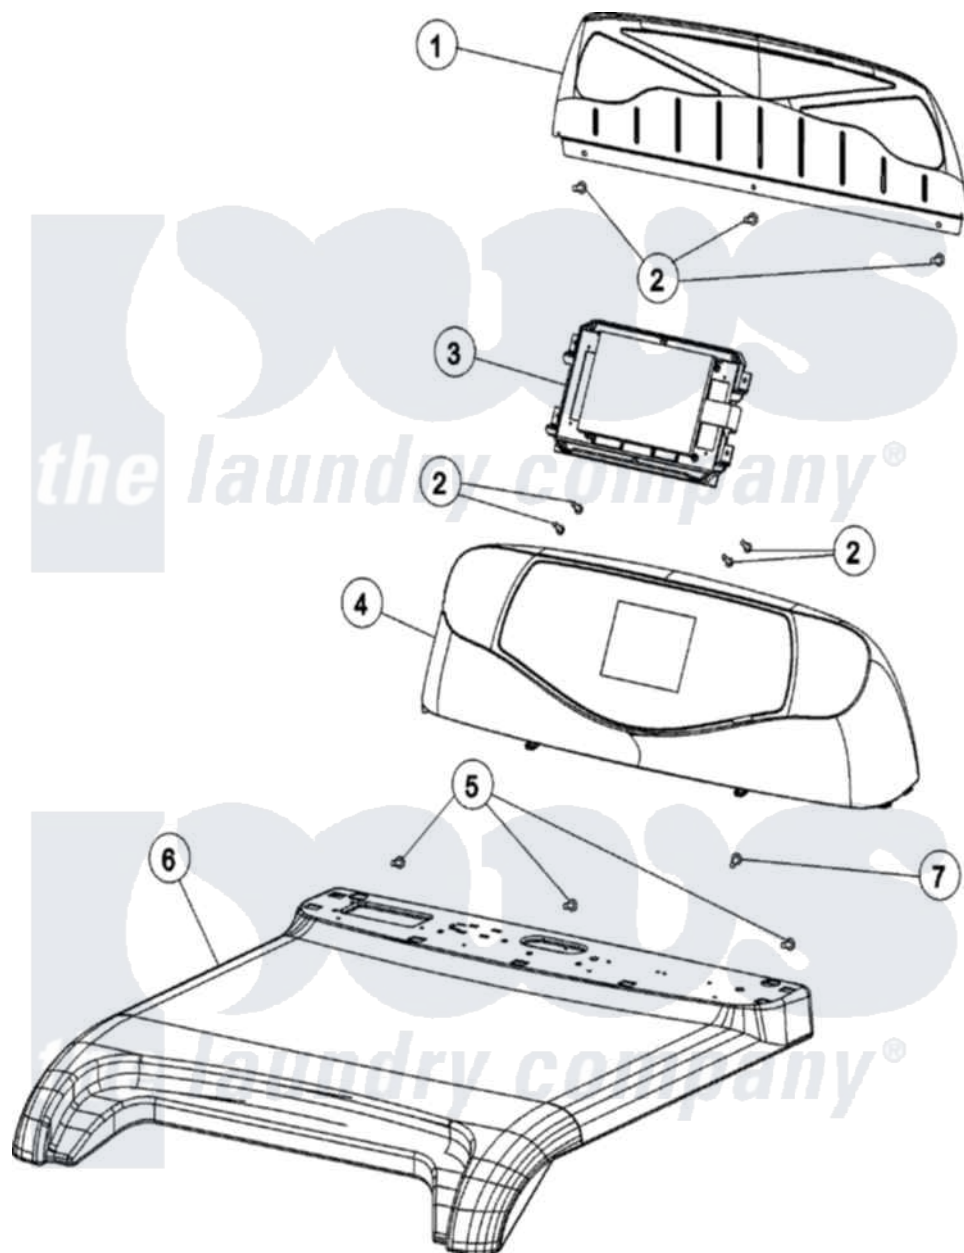

# Maytag MDG9800AWW 03 - CONTROL PANEL & TOP

Maytag Residential Maytag MDG9800AWW Dryer Parts Parts Diagram 03 - CONTROL PANEL & TOP  
 Click on the part number to view part

Item	Original Part Number	Replaced By	Status	Part Description
1	<a href="#">33002893</a>			Console Back Panel
2	<a href="#">25001021</a>			Screw, No.8-16 Truss Head
3	<a href="#">33002886</a>			ConTrol Board Assy/Lcd As Pk T
4	<a href="#">33002894</a>			Console/Membrane Assembly White A/Pt
5	22002925	<a href="#">3370225</a>		Screw
6	<a href="#">33002884</a>			Top Cover - As Pack T
7	22003817	<a href="#">3370225</a>		Screw