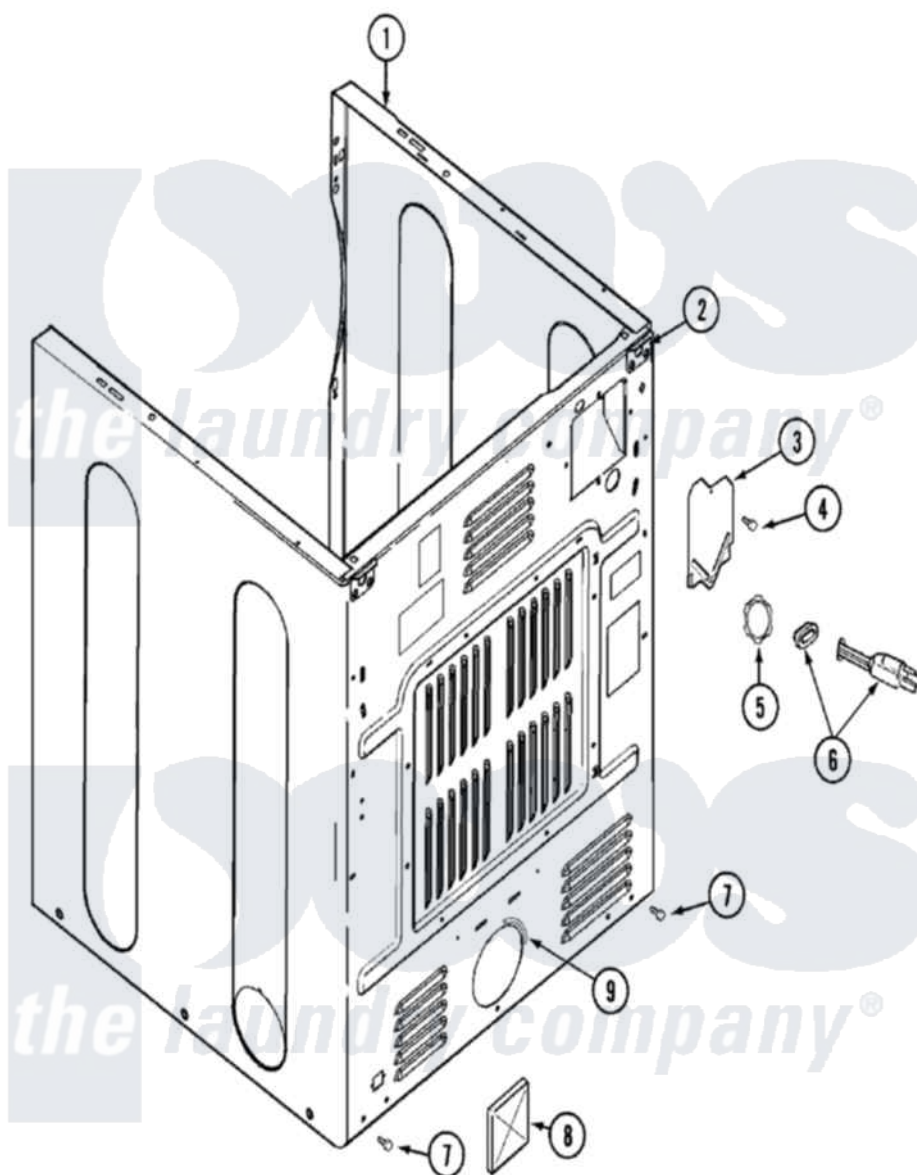

# Maytag MDG9806AWA 02 - CABINET-REAR

Maytag Residential Maytag MDG9806AWA Dryer Parts Parts Diagram 02 - CABINET-REAR  
 Click on the part number to view part

Item	Original Part Number	Replaced By	Status	Part Description
1	33001898	<a href="#">33002373</a>		Cabinet
2	33001827		Not Available	BRACKET, CABINET HINGE
3	<a href="#">33001795</a>			Cover, Terminal Block
4	<a href="#">22001995</a>			Screw Note: Screw, Tumbler Front And Shroud
6	33001246		Not Available	CORD, POWER
7	<a href="#">22001995</a>			Screw Note: Screw, Tumbler Front And Shroud
8	<a href="#">33001702</a>			Flap, Pipe
9	<a href="#">33002283</a>			Guard, Exhaust Duct
10	<a href="#">211881</a>			Grommet, Cord Part Not Used- Gas Models Only